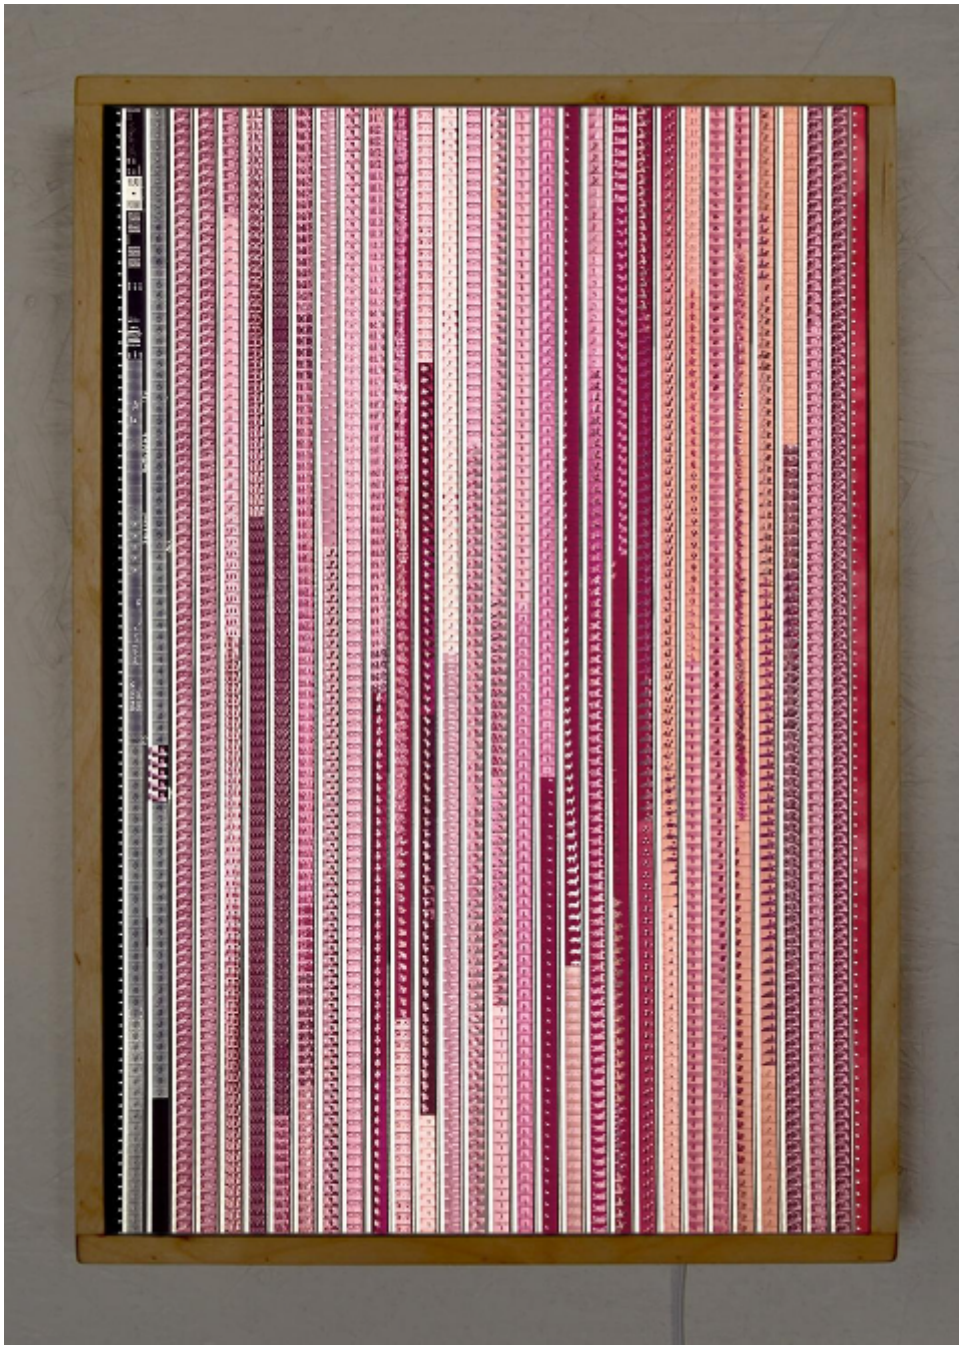

artéria

The Beatles Lucy in the Sky with Diamonds

Hugo Cantin

CA\$1,800 + TAX

REF: 18851

Height: 76.17 cm (30")

Width: 50.78 cm (20")

DESCRIPTION

"1968 Yellow Submarine"
Handmade lightbox
16mm Film collage
Birch Plywood Frame
Touch Dimmer Switch