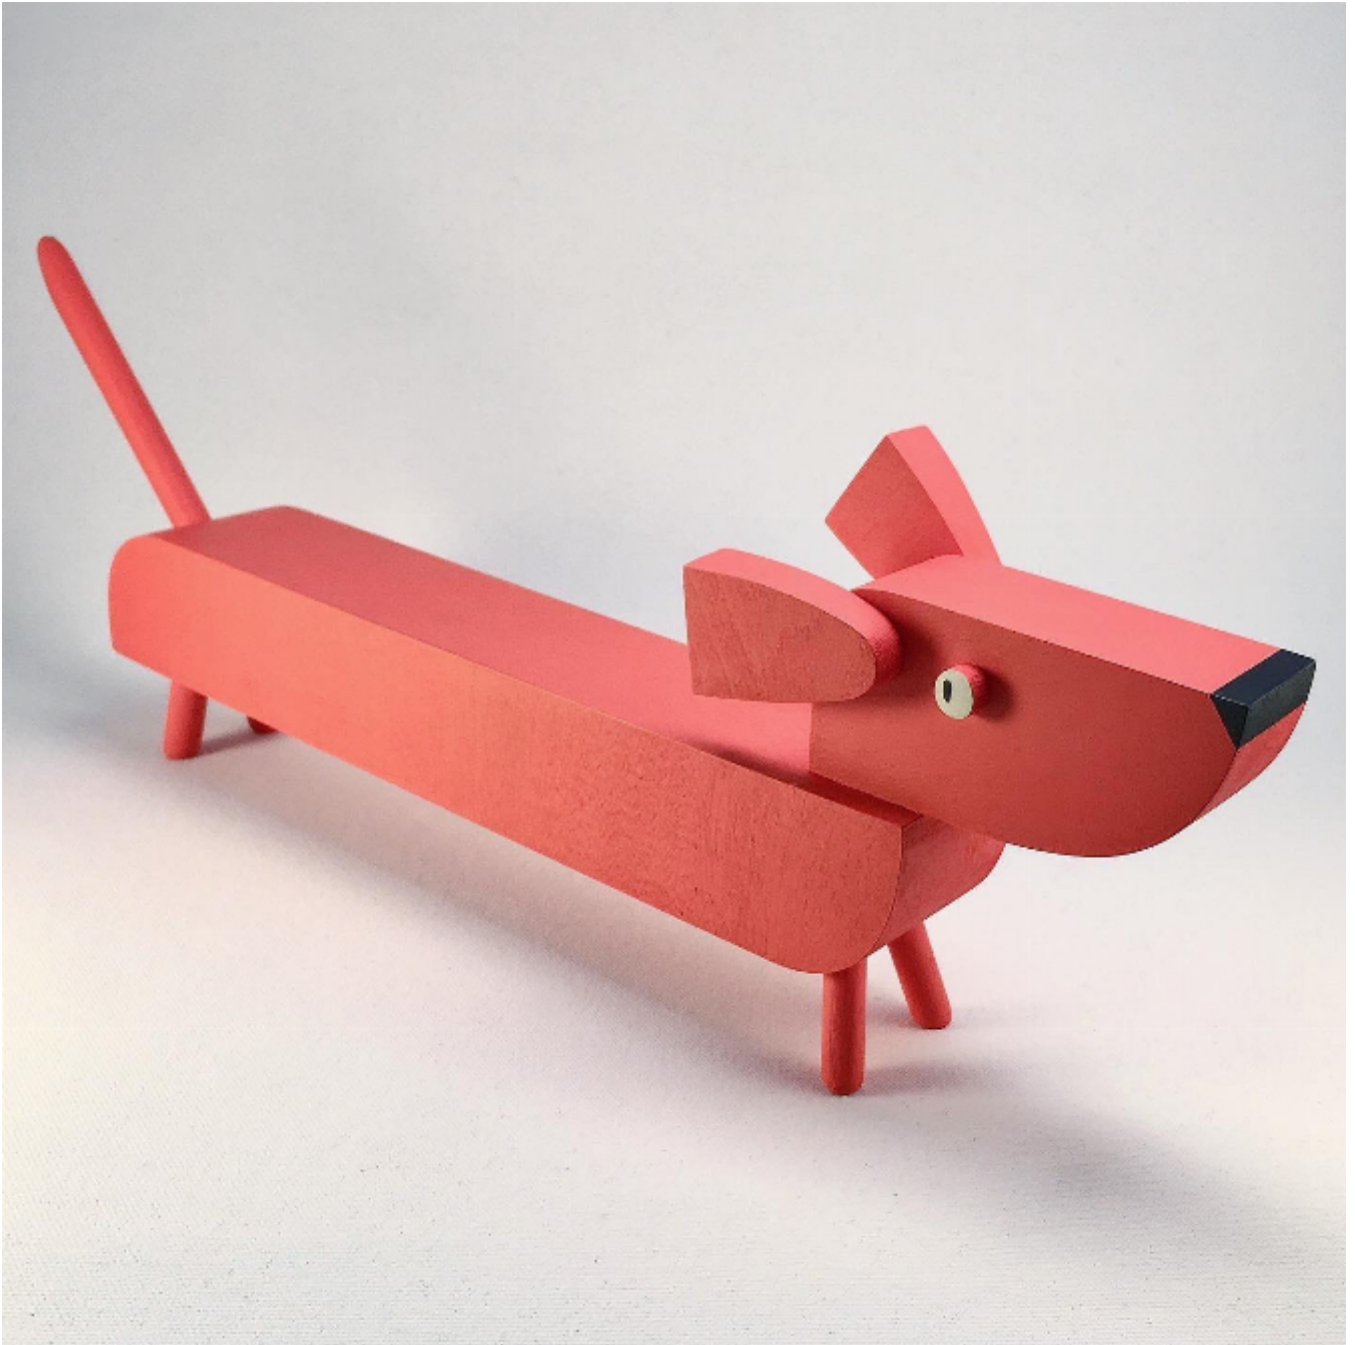

artéria

Teckel rouge

Vigg

Sold

REF: 17383

Height: 35 cm (13.8")

Width: 14 cm (5.5")

Depth: 7 cm (2.8")

DESCRIPTION
