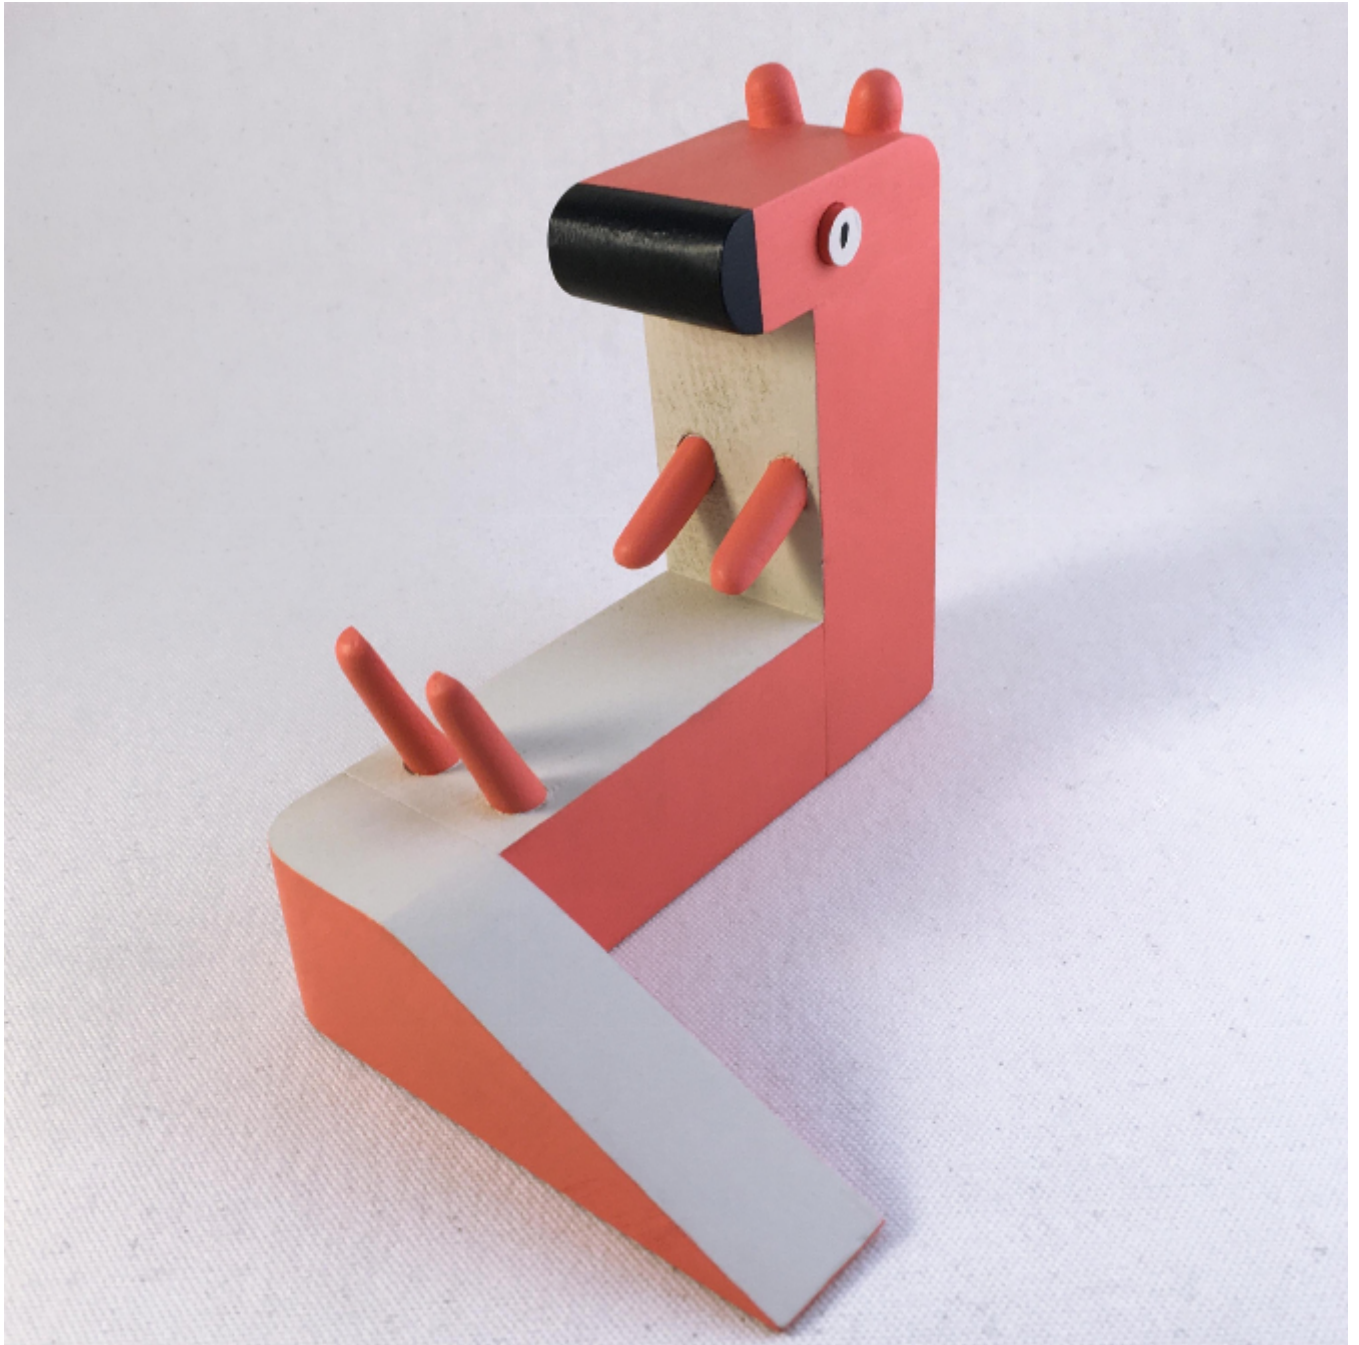

# artéria

Loutre rouge

Vigg

CA\$300 + TAX

REF: 17387

Height: 10 cm (3.9")

Width: 14 cm (5.5")

Depth: 4 cm (1.6")

## DESCRIPTION

---