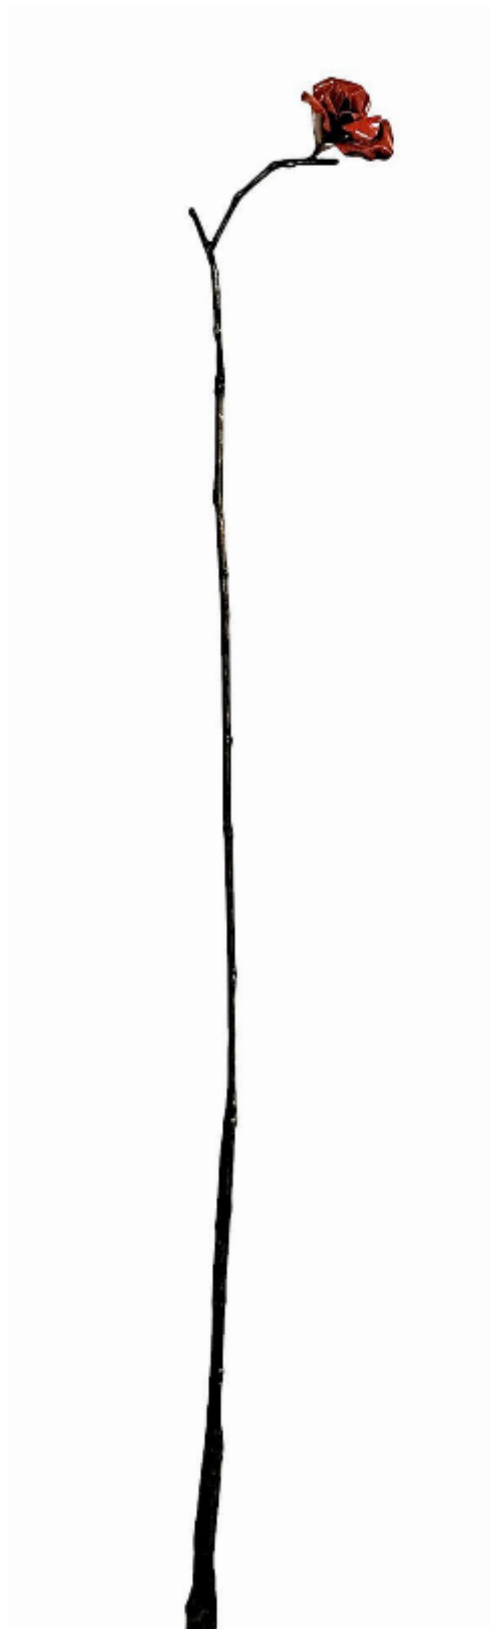

artéria

Les bois dormants XLII

Jeff Alarie

CA\$1,000 + TAX

REF: 20035

Height: 156.15 cm (61.5")

Width: 17.77 cm (7")

Depth: 7.62 cm (3")

DESCRIPTION

Acier régulier, cuivre acrylique,
2024