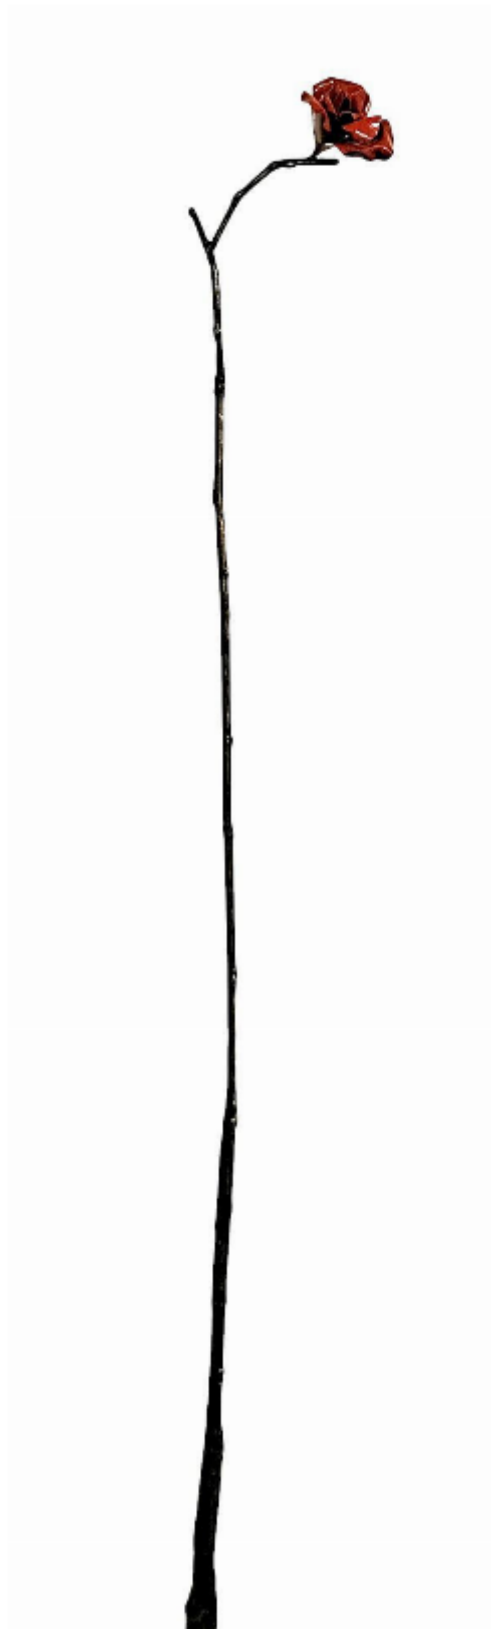

artéria

Les bois dormants XLII

Jeff Alarie

CA\$1,000 + TAX

REF: 20035

Height: 156.15 cm (61.5")

Width: 17.77 cm (7")

Depth: 7.62 cm (3")

DESCRIPTION

Acier régulier, cuivre acrylique,
2024