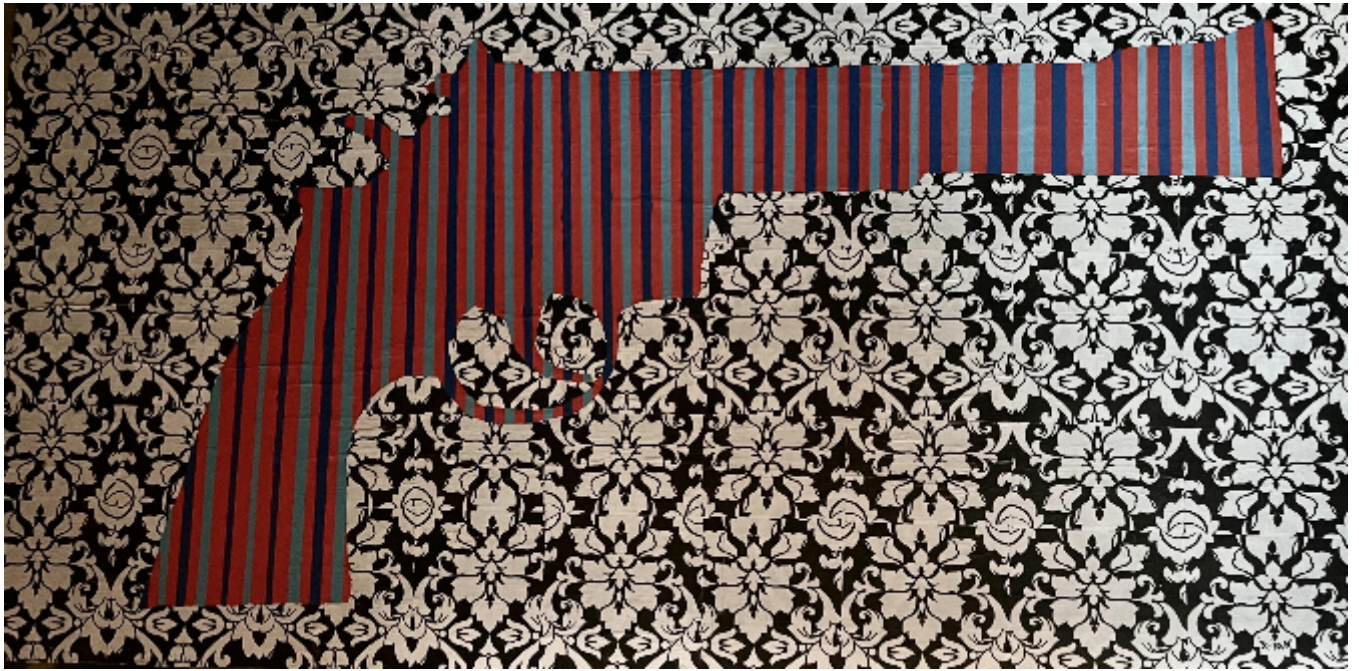

artéria

Death

Christian Dorey

CA\$1,980 + TAX

REF: 16921

Height: 76.17 cm (30")

Width: 152.34 cm (60")

DESCRIPTION