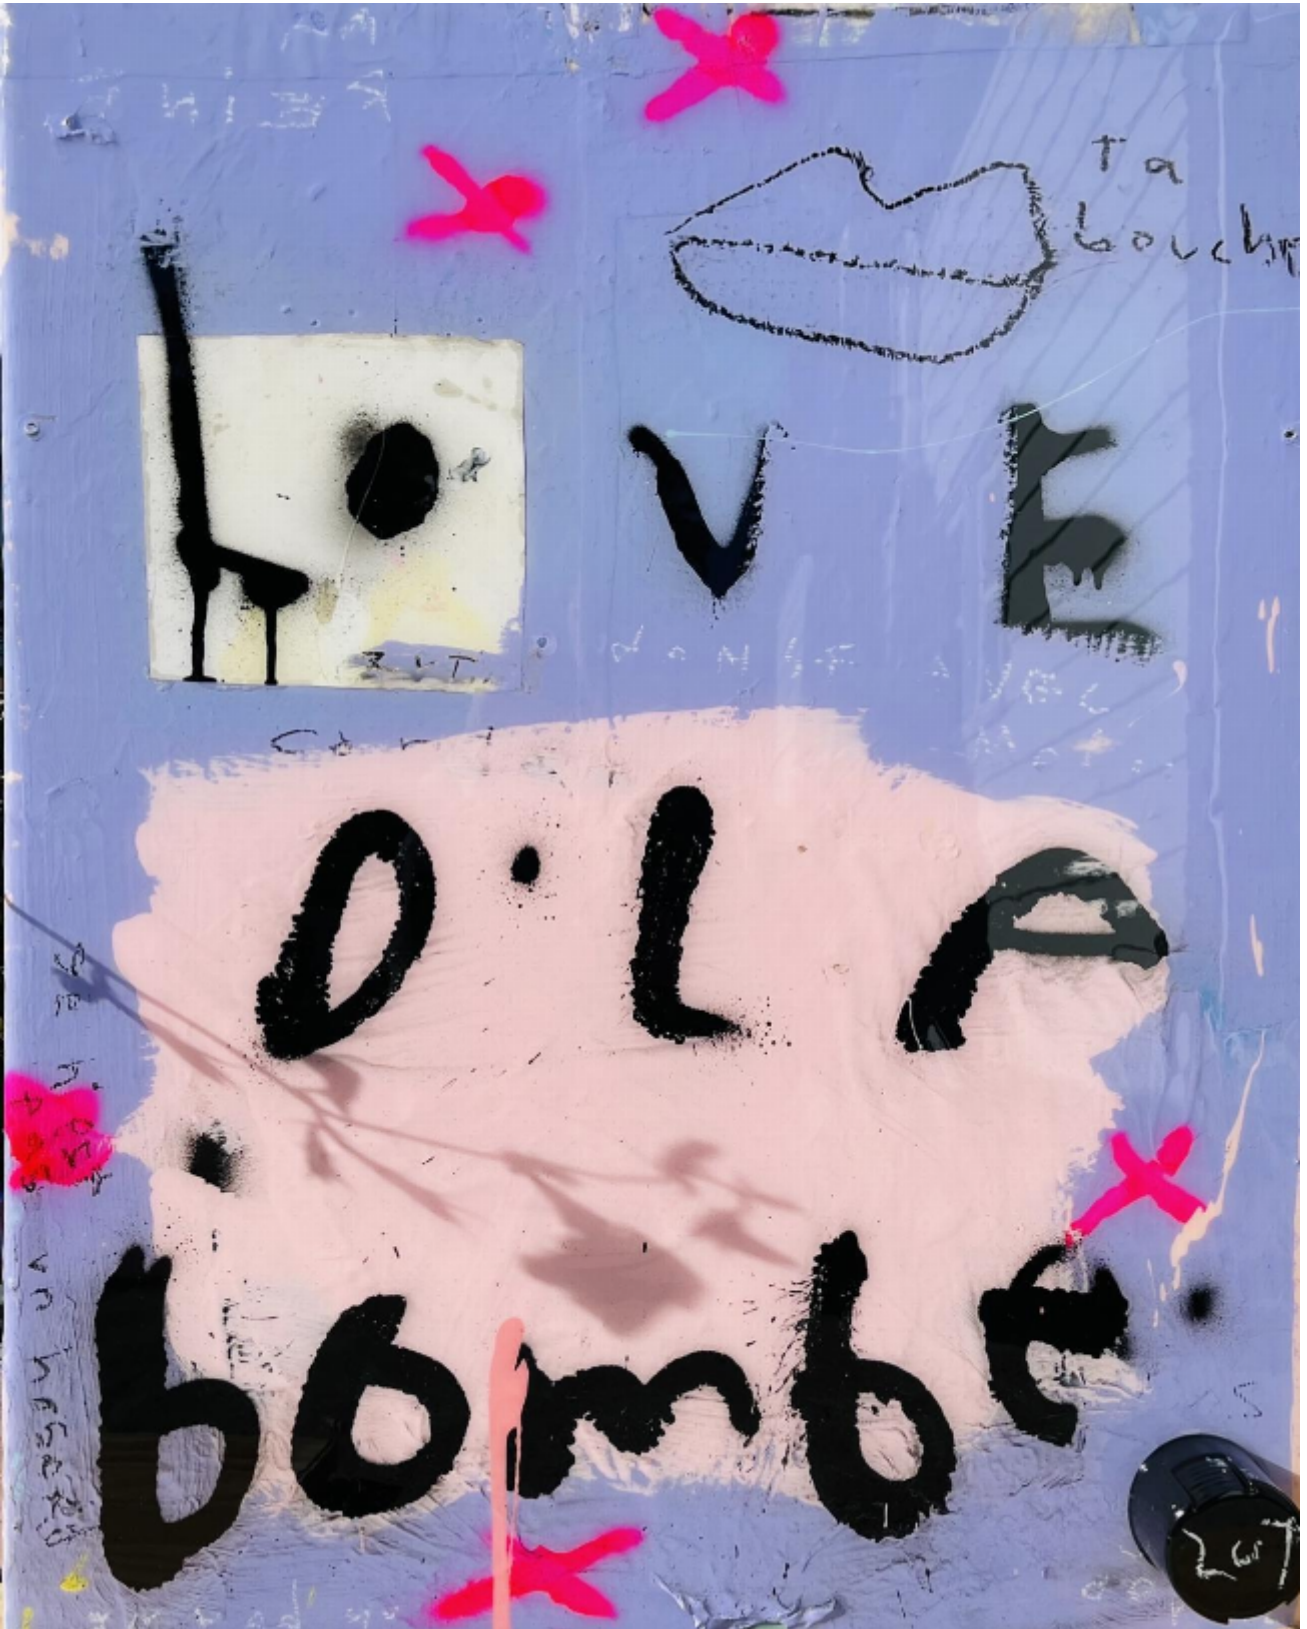

# artéria

Ta bouche

Zut

CA\$2,430 + TAX

REF: 19042

Height: 76.17 cm (30")

Width: 60.94 cm (24")

## DESCRIPTION

Acrylic, pastels, can, epoxy