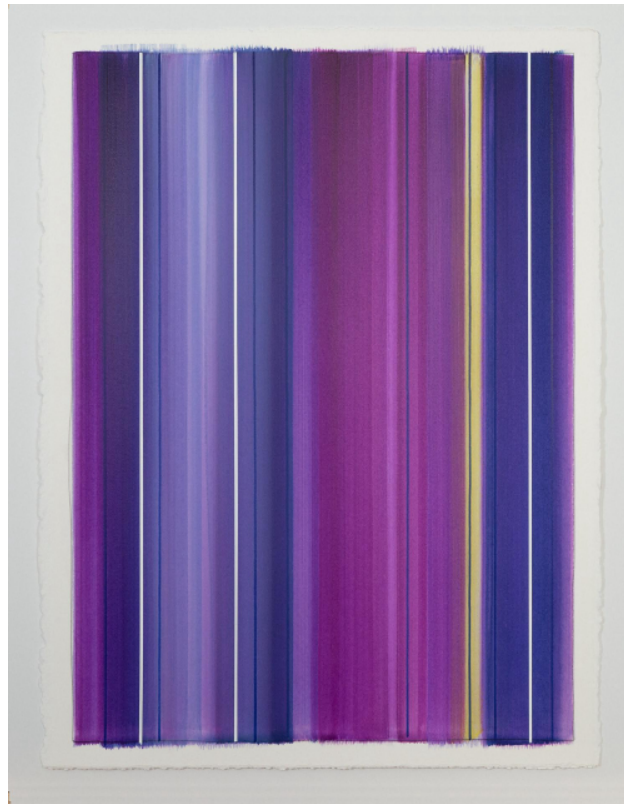

artéria

Royals

Matthew Langley

REF: 16796

Height: 55.86 cm (22") Width: 76.17 cm (30")

CA\$2,820 + TAX

2019
Acrylic on paper