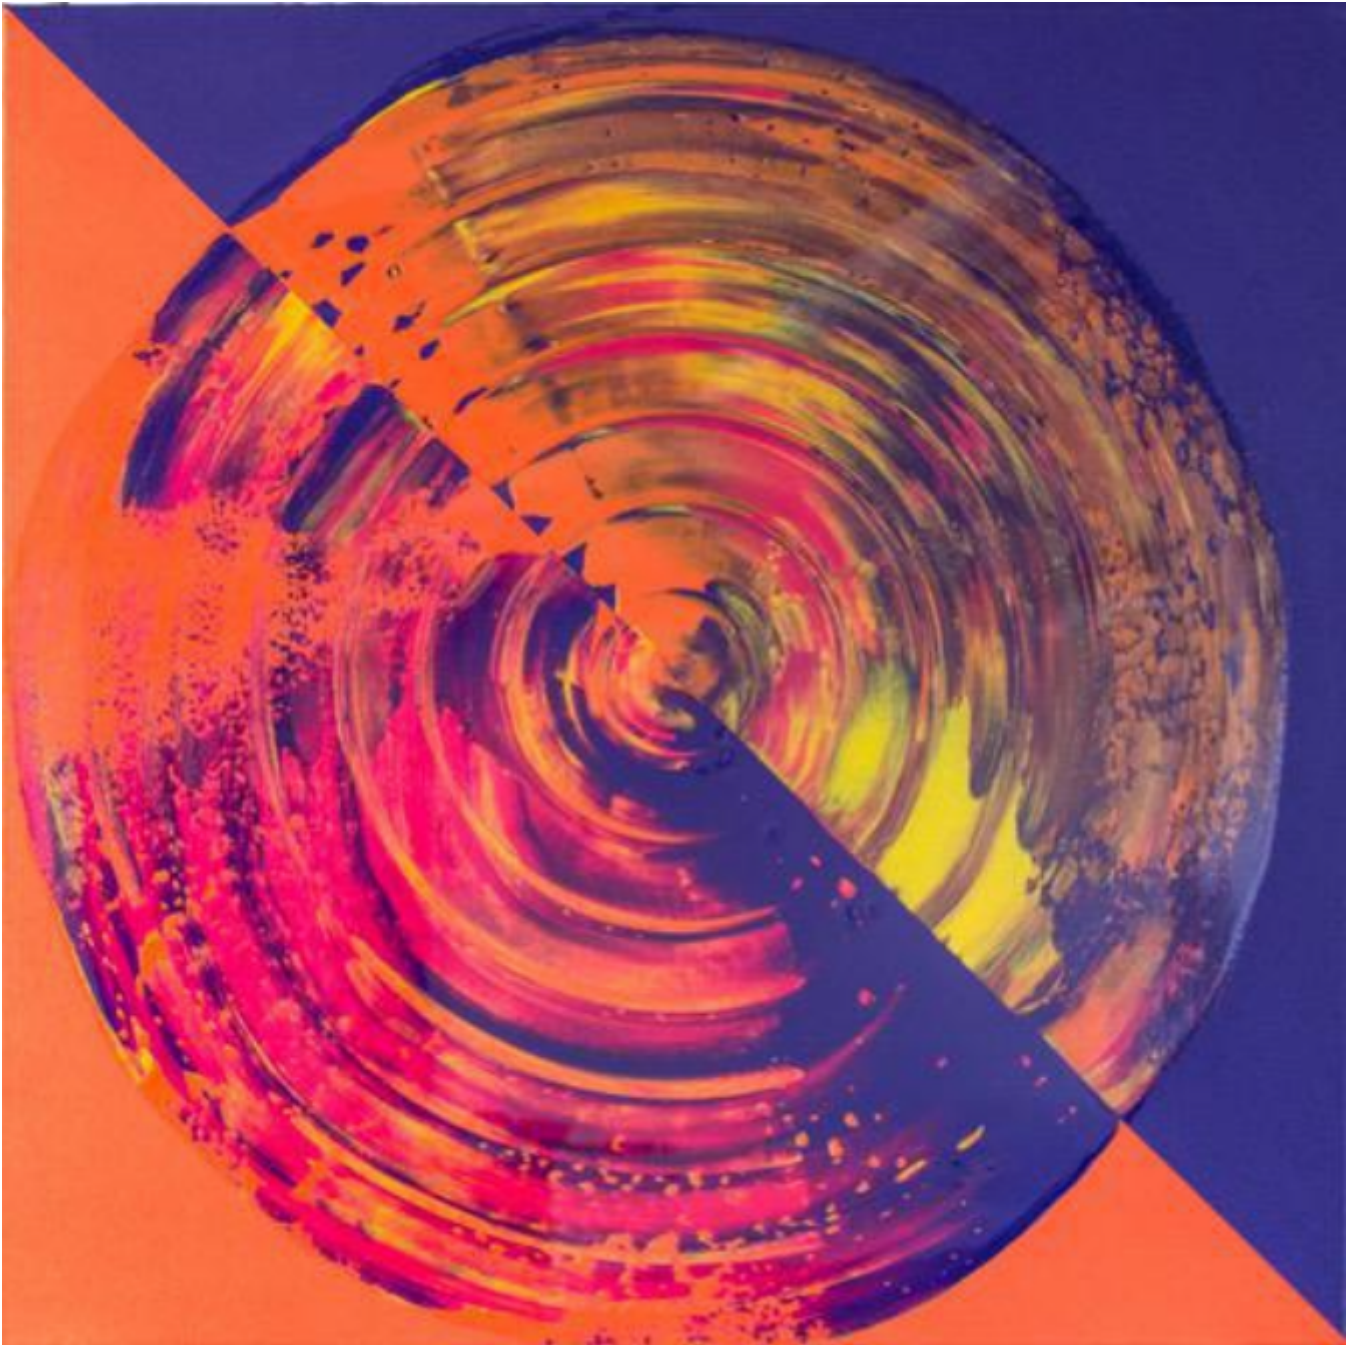

artéria

Purple and orange

Isabelle Beaubien

Sold

REF: 17241

Height: 60.94 cm (24")

Width: 60.94 cm (24")