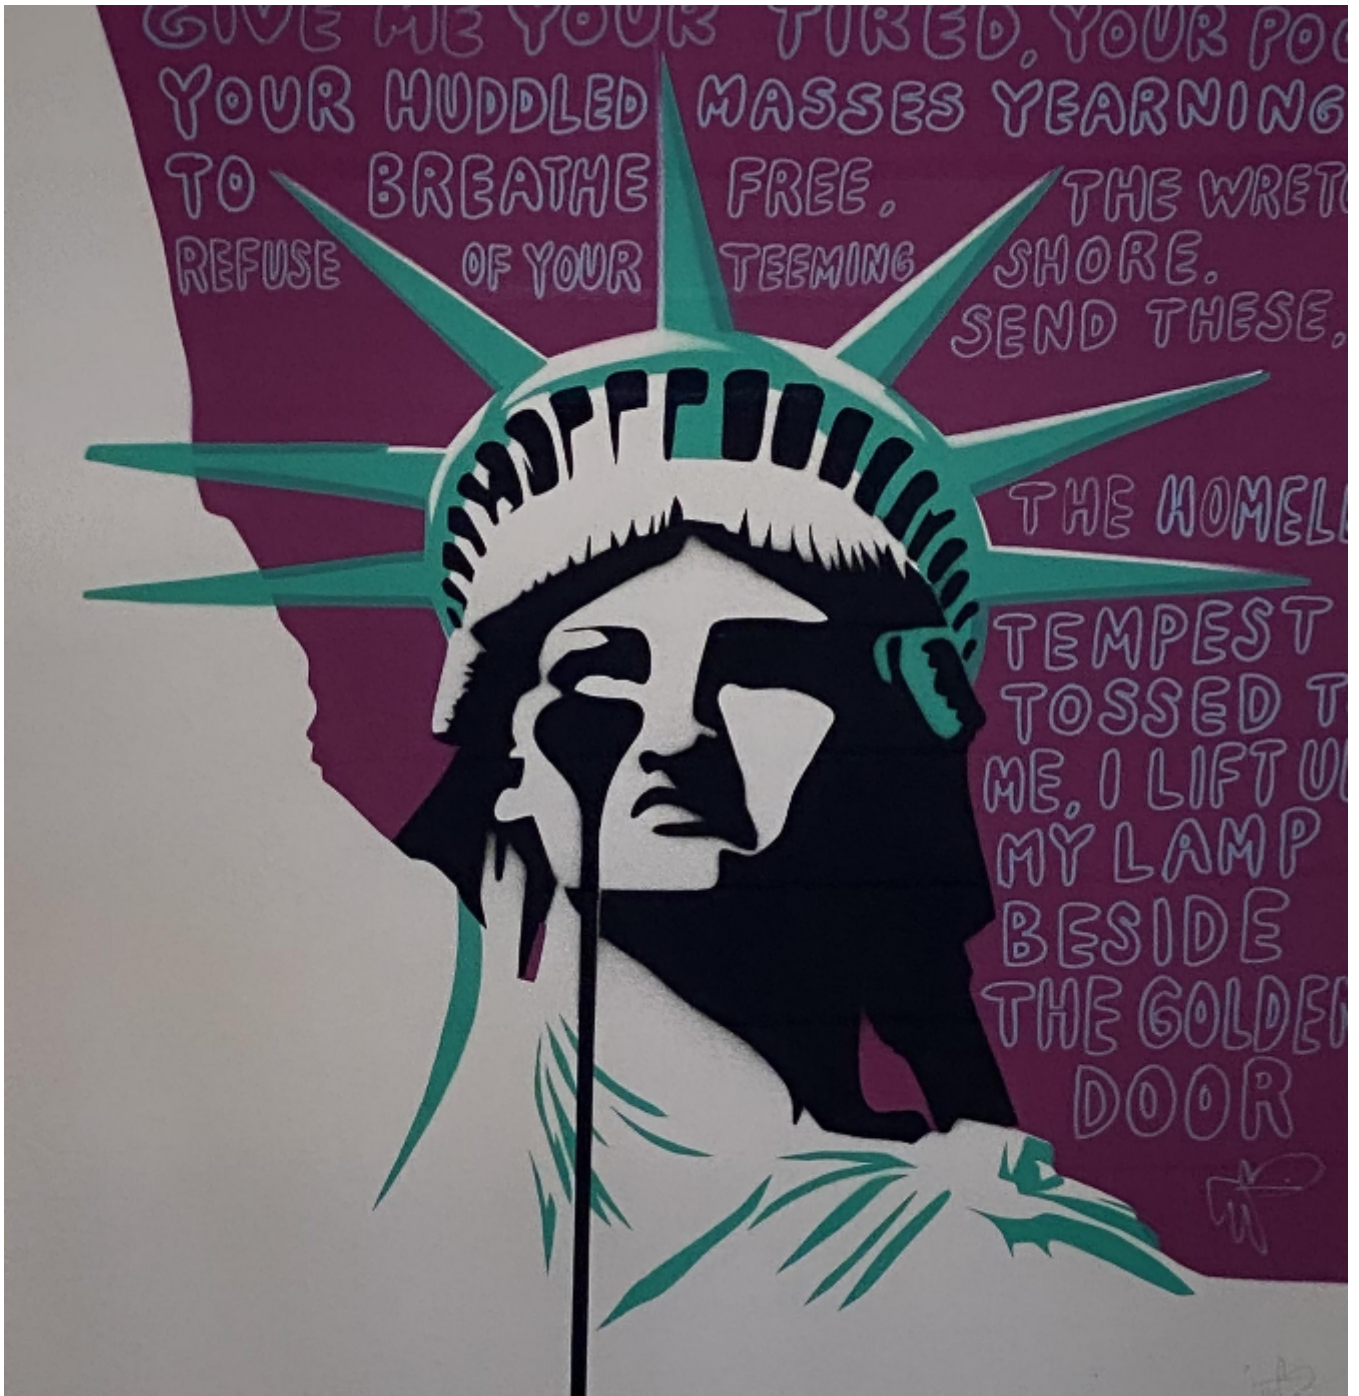

artéria

America's nightmare Handfinished

"Pure Evil"

Sold

REF: 16869

Height: 72.36 cm (28.5")

Width: 66.01 cm (26")

Framed Height: 83.79 cm (33")

Framed Width: 78.71 cm (31")

Framed Depth: 78.71 cm (31")

DESCRIPTION

Under glass black frame