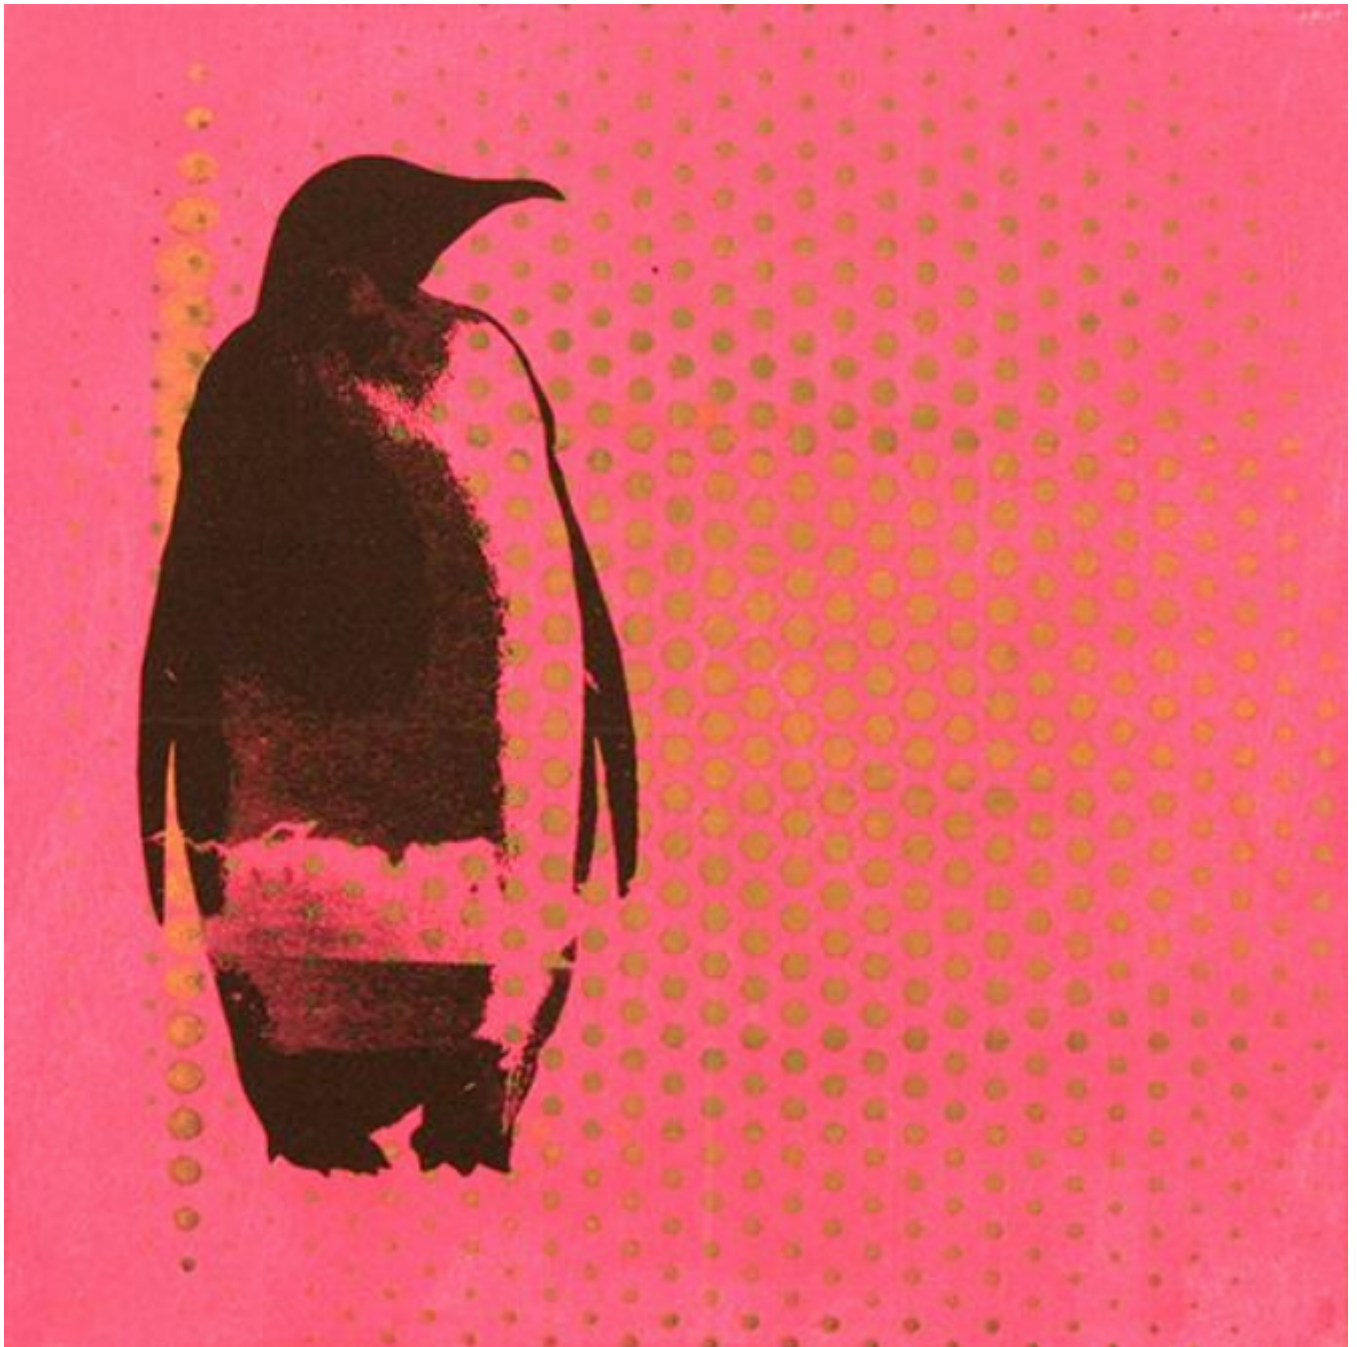

# artéria

penguin on pink

Limbo

CA\$260 + TAX

REF: 10106

Height: 30.5 cm (12")

Width: 30.5 cm (12")