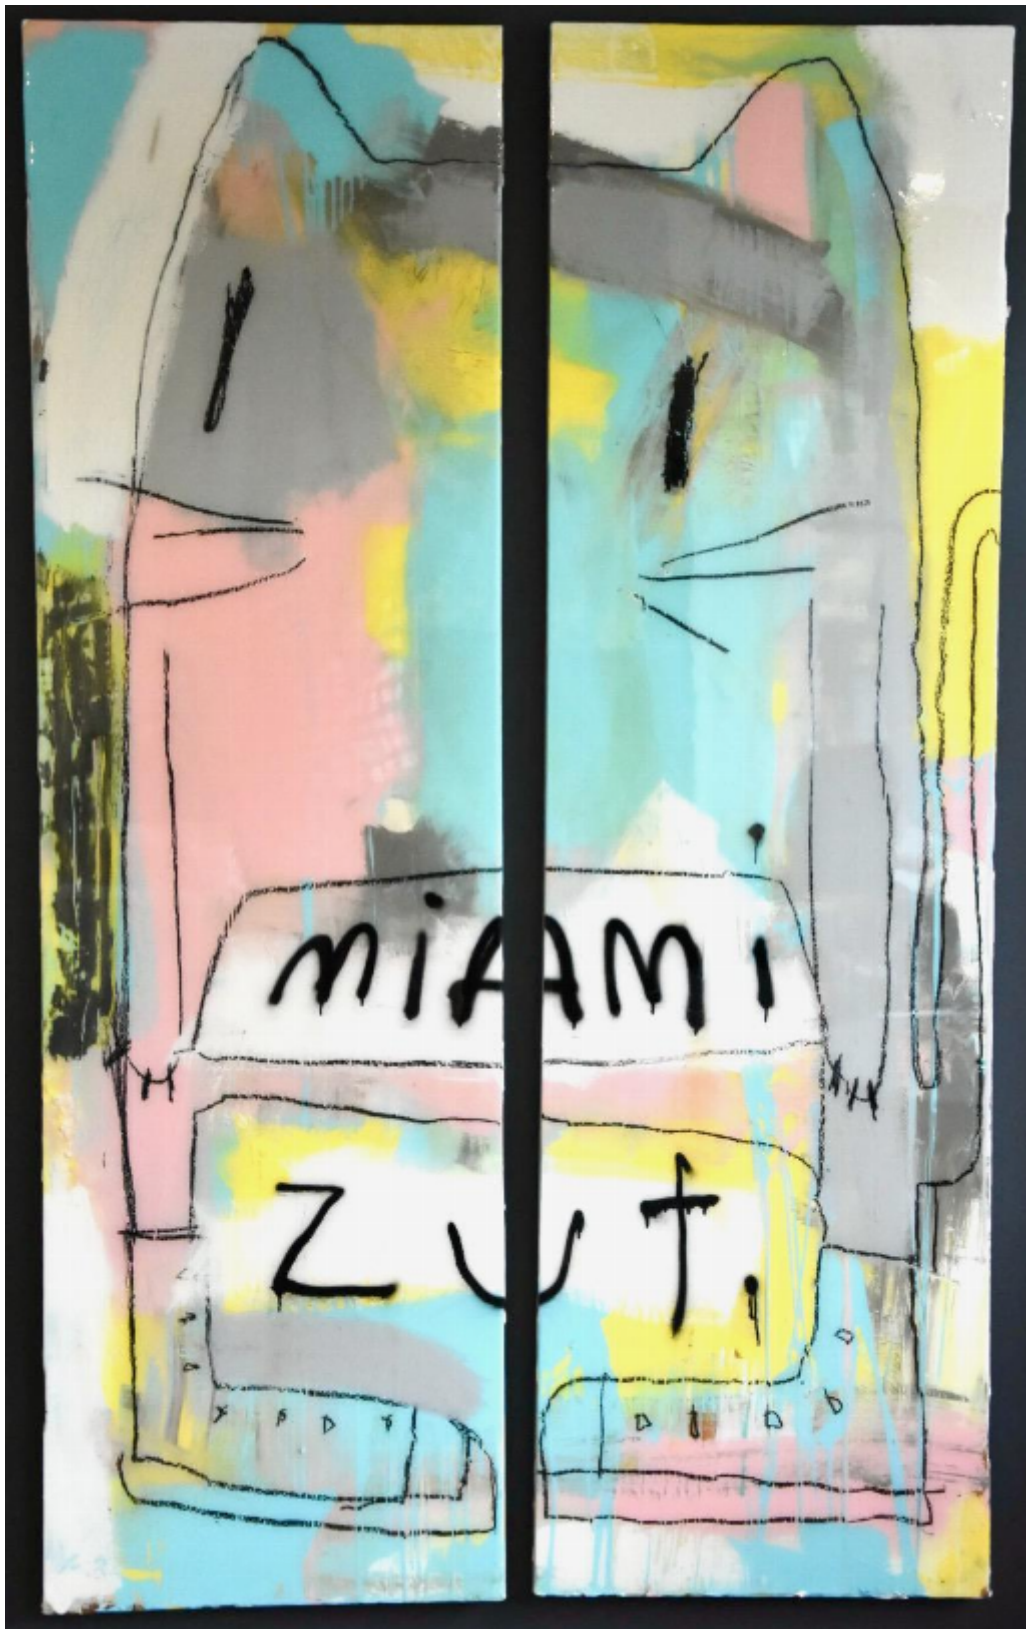

artéria

Miami (Dptych)

Zut

CA\$5,695 + TAX

REF: 19175

Height: 203.12 cm (80")

Width: 118.06 cm (46.5")

## DESCRIPTION

---

Technique mixte  
Acrylique, pastel, canette et gloss  
Dyptich 80" X 23" + 80" X 23,5"