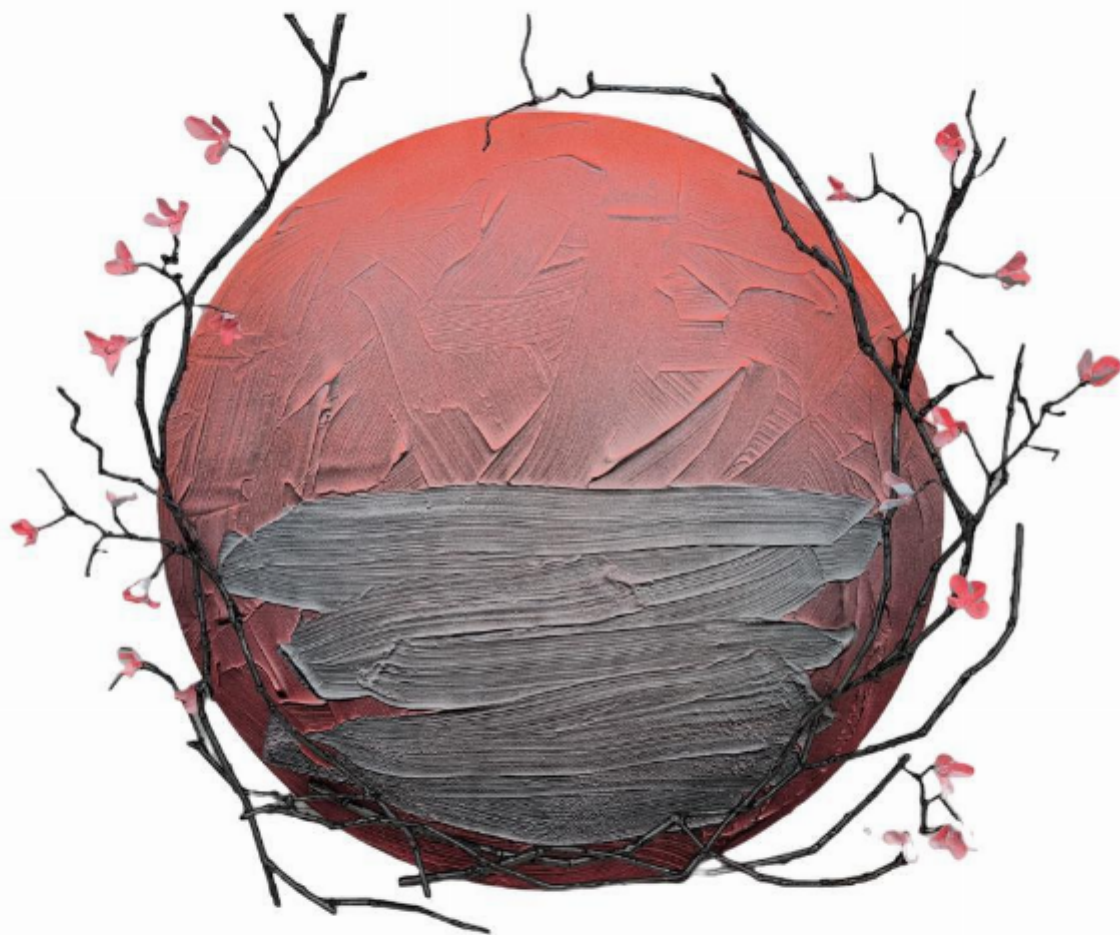

artéria

Flos porta I

Jeff Alarie

CA\$7,500 + TAX

REF: 19844

Height: 91.4 cm (36")

Width: 96.48 cm (38")

Depth: 25.39 cm (10")

## DESCRIPTION

---

Acier régulier, acier inoxydable, acrylique et huile sur bois  
2024