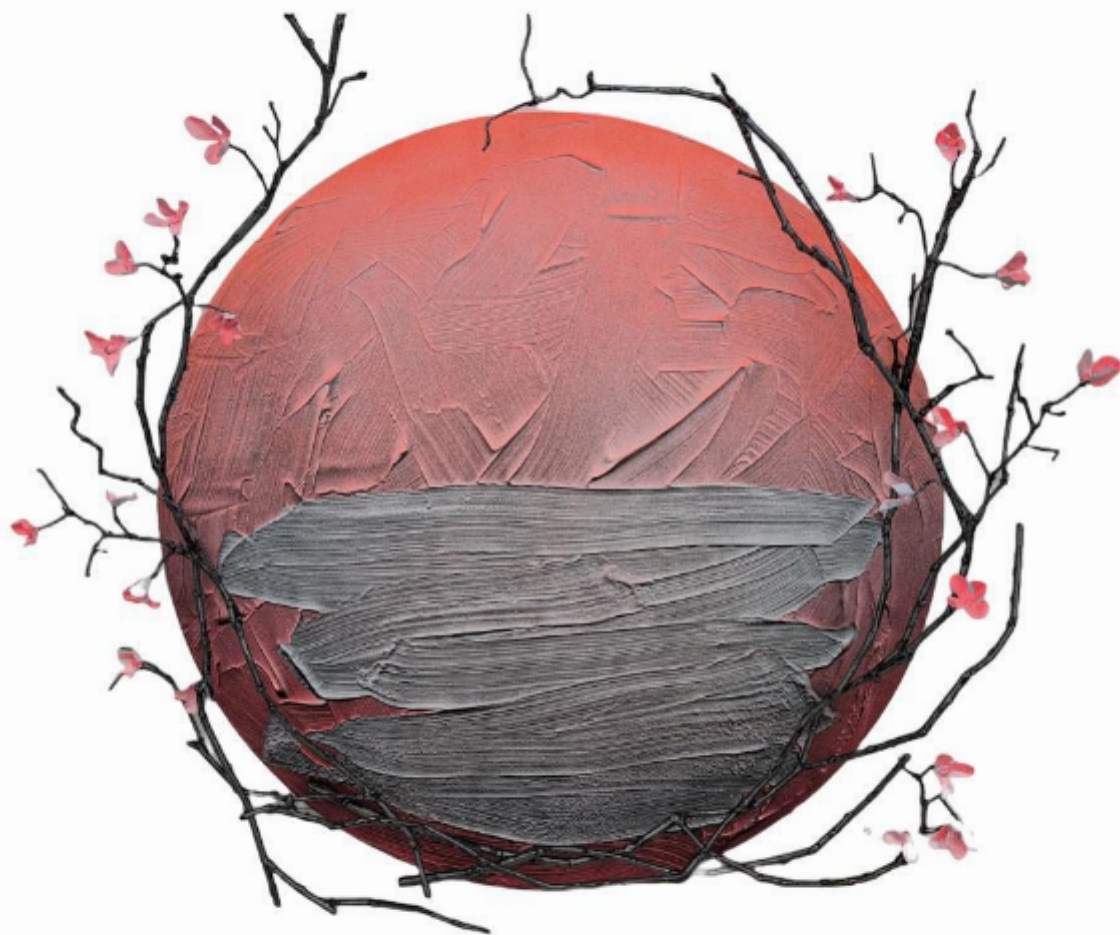

artéria

Flos porta I

Jeff Alarie

CA\$7,500 + TAX

REF: 19844

Height: 91.4 cm (36")

Width: 96.48 cm (38")

Depth: 25.39 cm (10")

DESCRIPTION

Acier régulier, acier inoxydable, acrylique et huile sur bois
2024