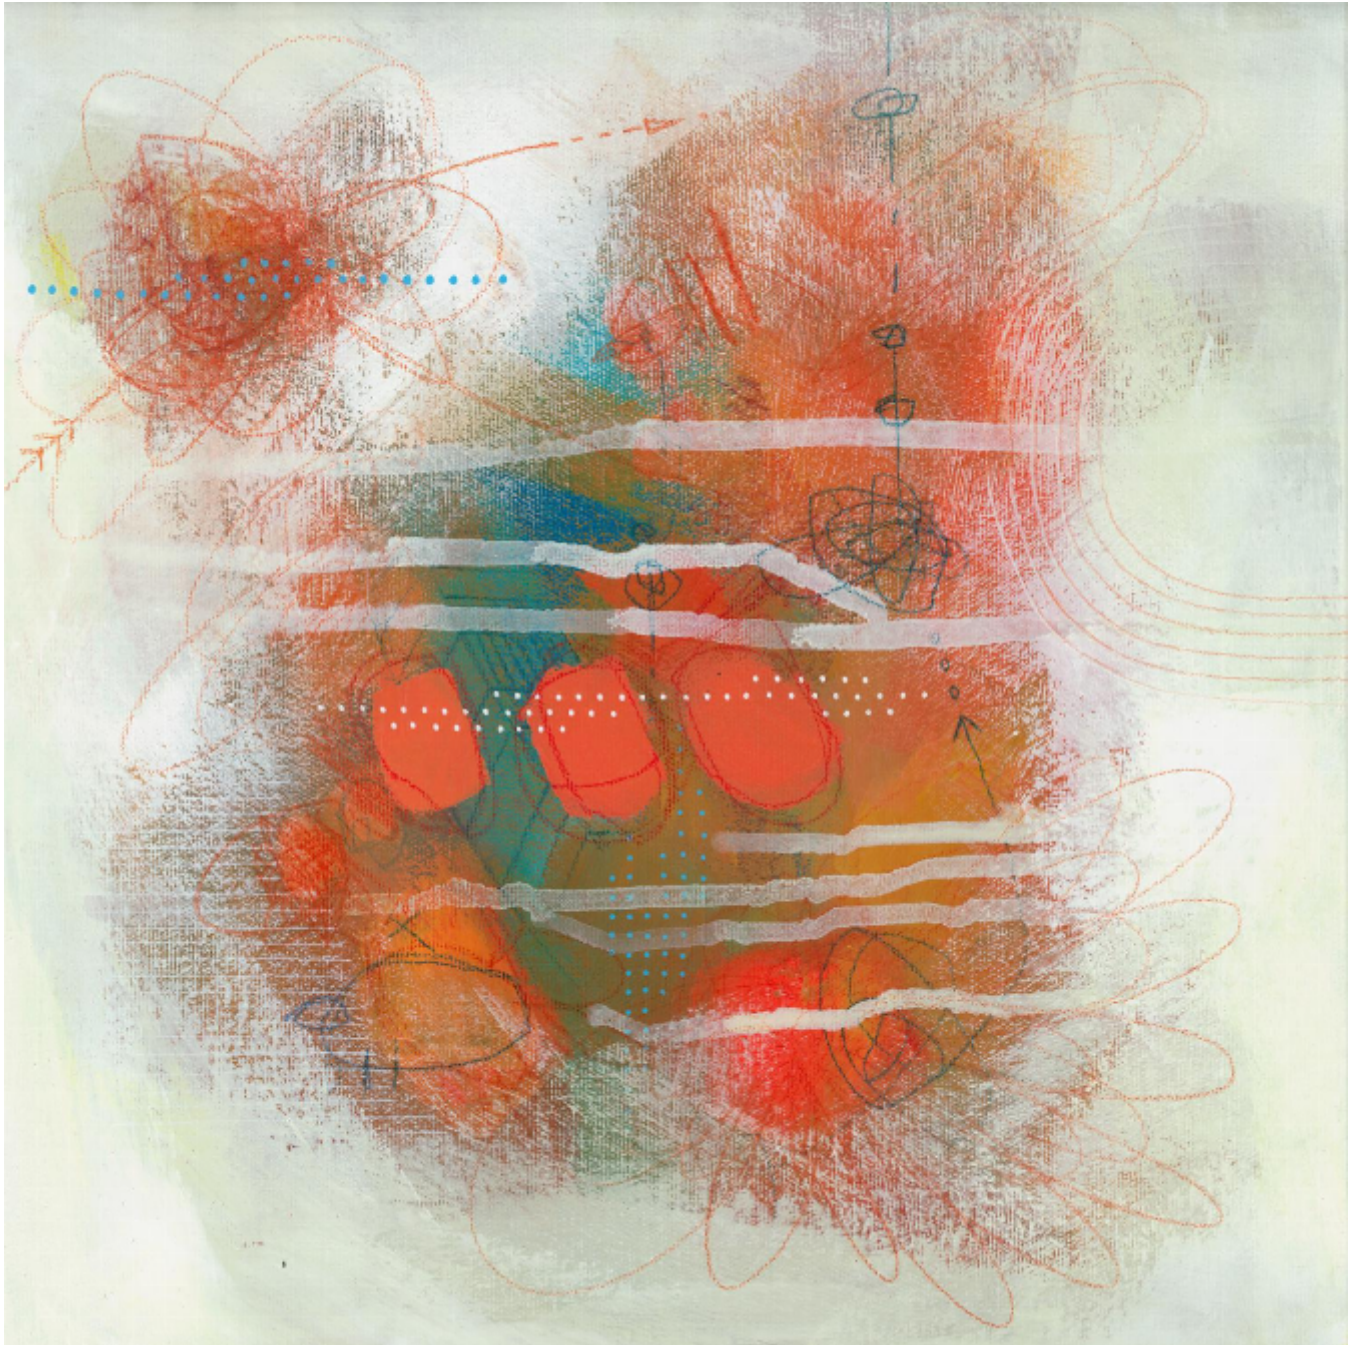

artéria

Rainbow Dreams Orange

Marie-Ève Lachance

CA\$330 + TAX

REF: 19694

Height: 30.47 cm (12")

Width: 30.47 cm (12")

DESCRIPTION

Serie 6 artworks on 12" X 12"