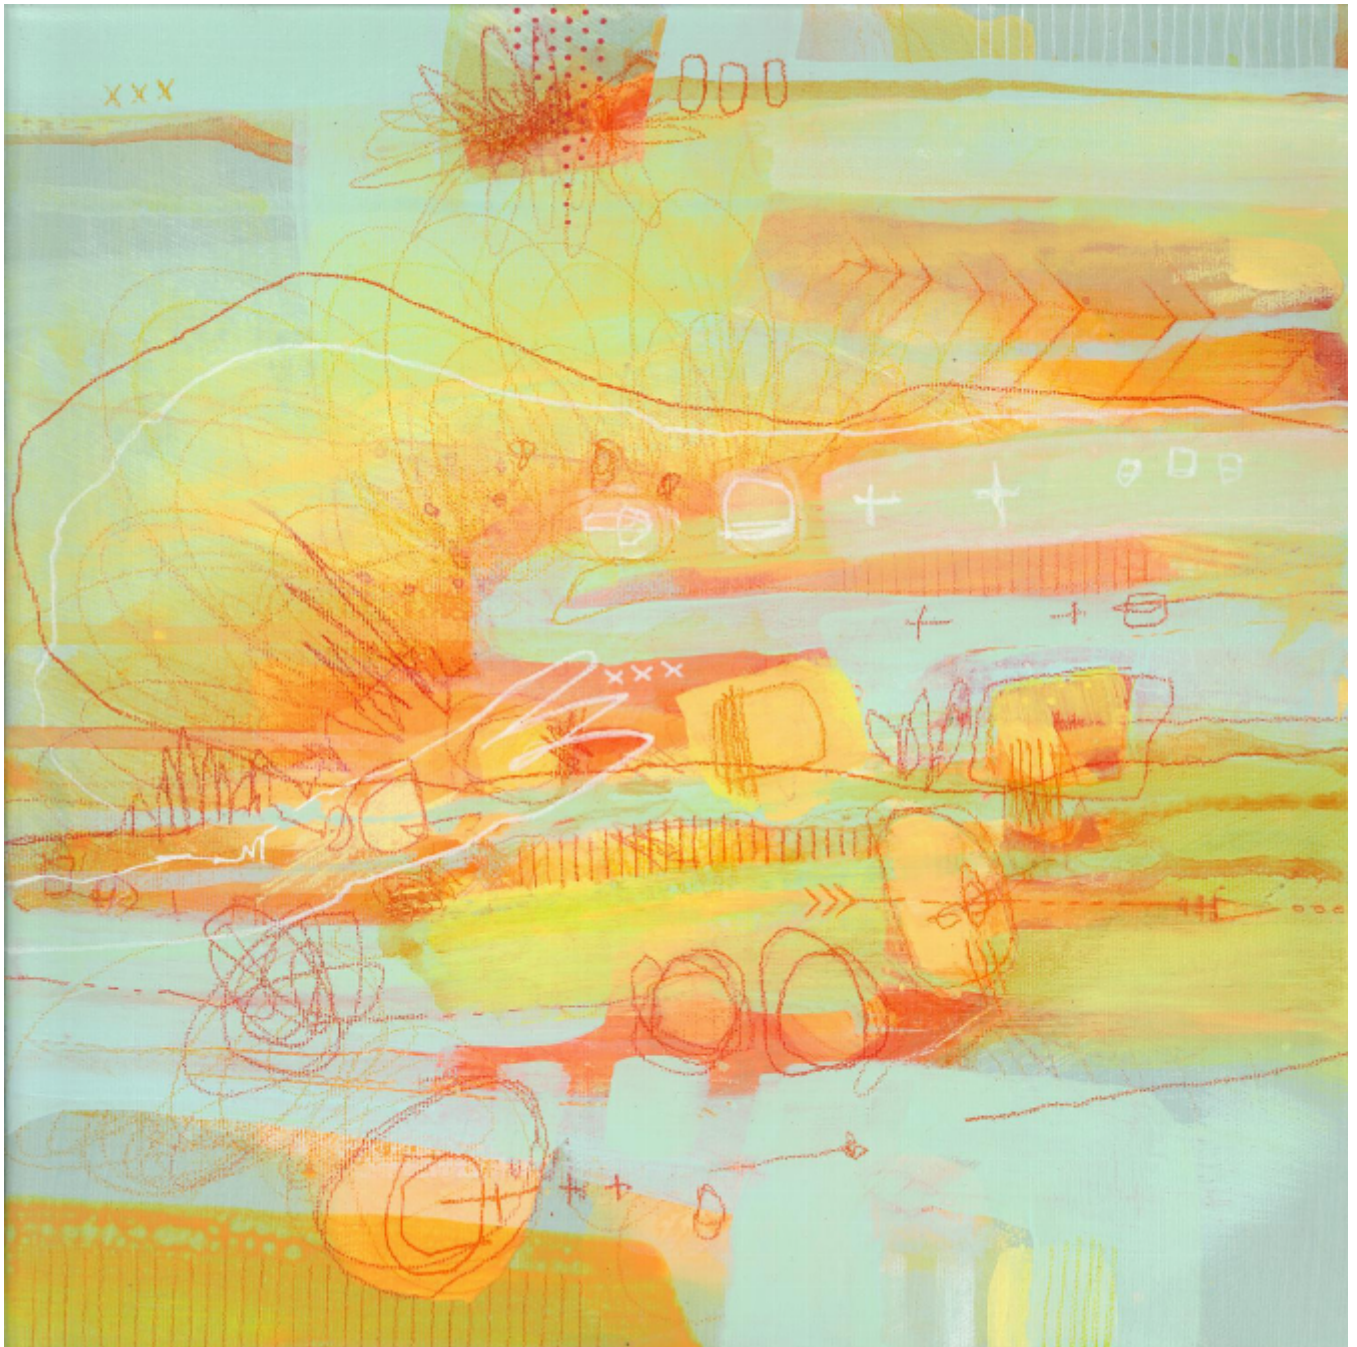

artéria

Beyond the rainbow Orange

Marie-Ève Lachance

CA\$330 + TAX

REF: 19704

Height: 30.47 cm (12")

Width: 30.47 cm (12")

## DESCRIPTION

---

Série de 6 artworks on 12" X 12"