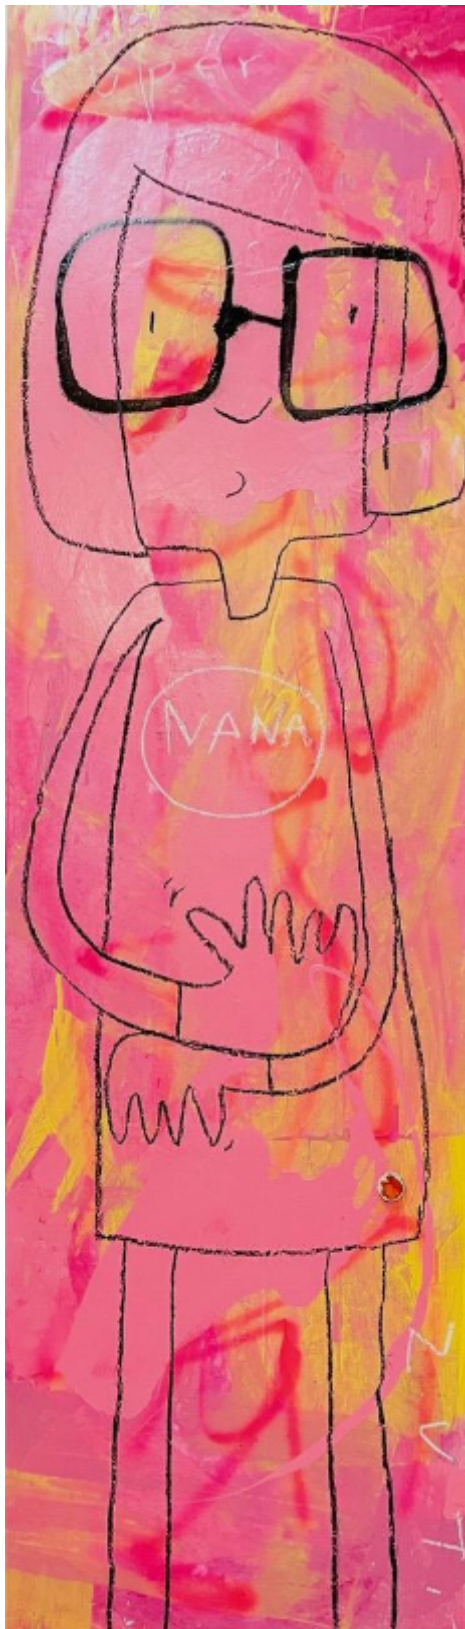

artéria

Super NANA!

Zut

Sold

REF: 19730

Height: 203.12 cm (80")

Width: 60.94 cm (24")

DESCRIPTION

Acrylic, pastels, can, epoxy