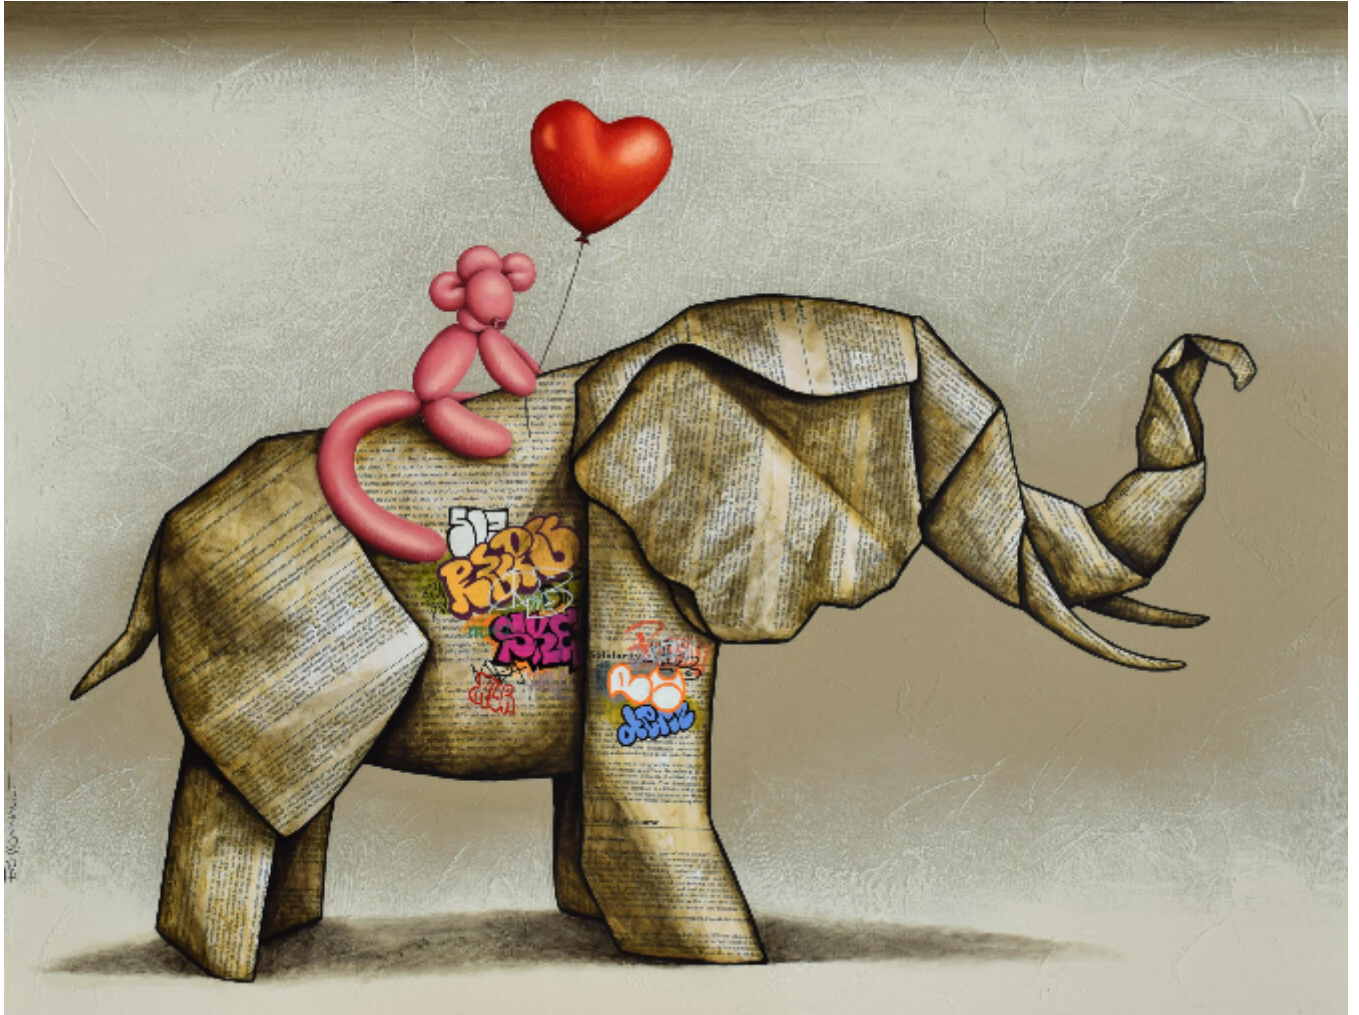

artéria

Soyons solidaires

Nathalie Boissonnault

Sold

REF: 18706

Height: 76.17 cm (30")

Width: 101.56 cm (40")

DESCRIPTION