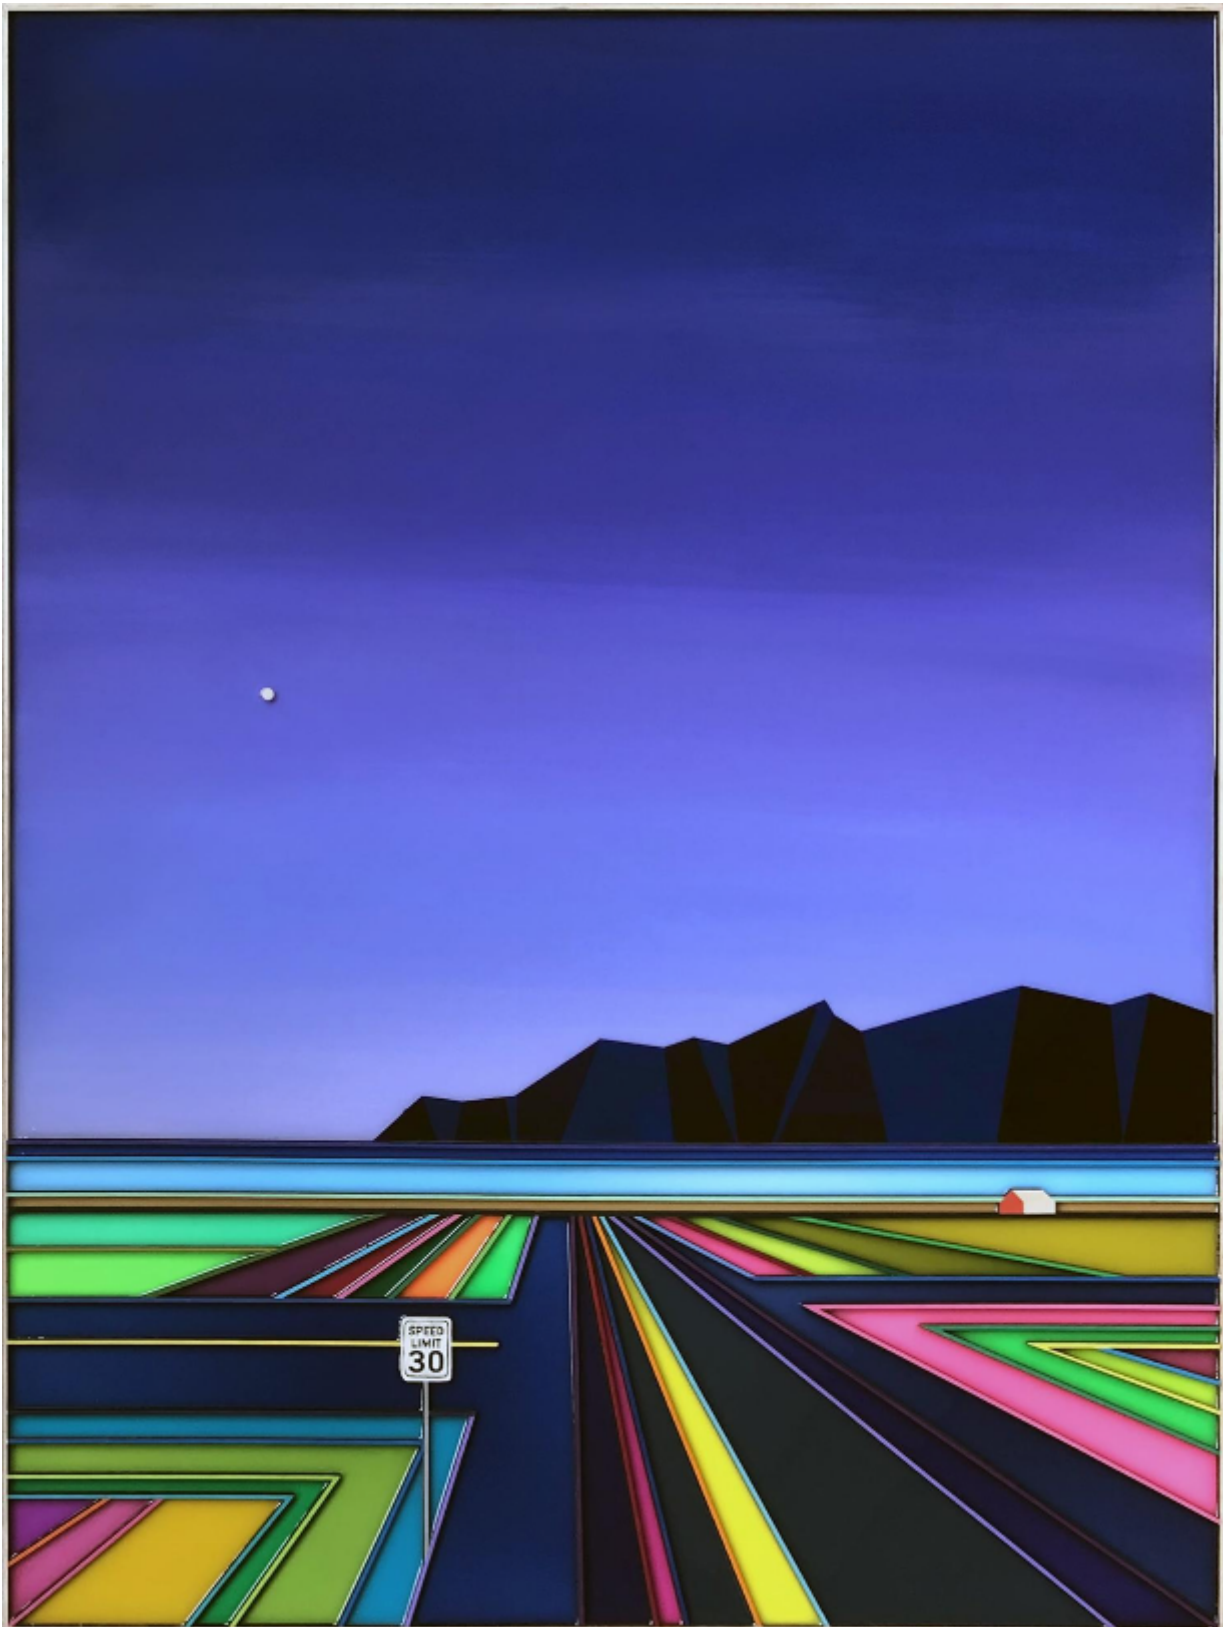

artéria

Riding at Nightfall

Patrick Deziel

Sold

REF: 19465

Height: 101.56 cm (40")

Width: 76.17 cm (30")

DESCRIPTION
