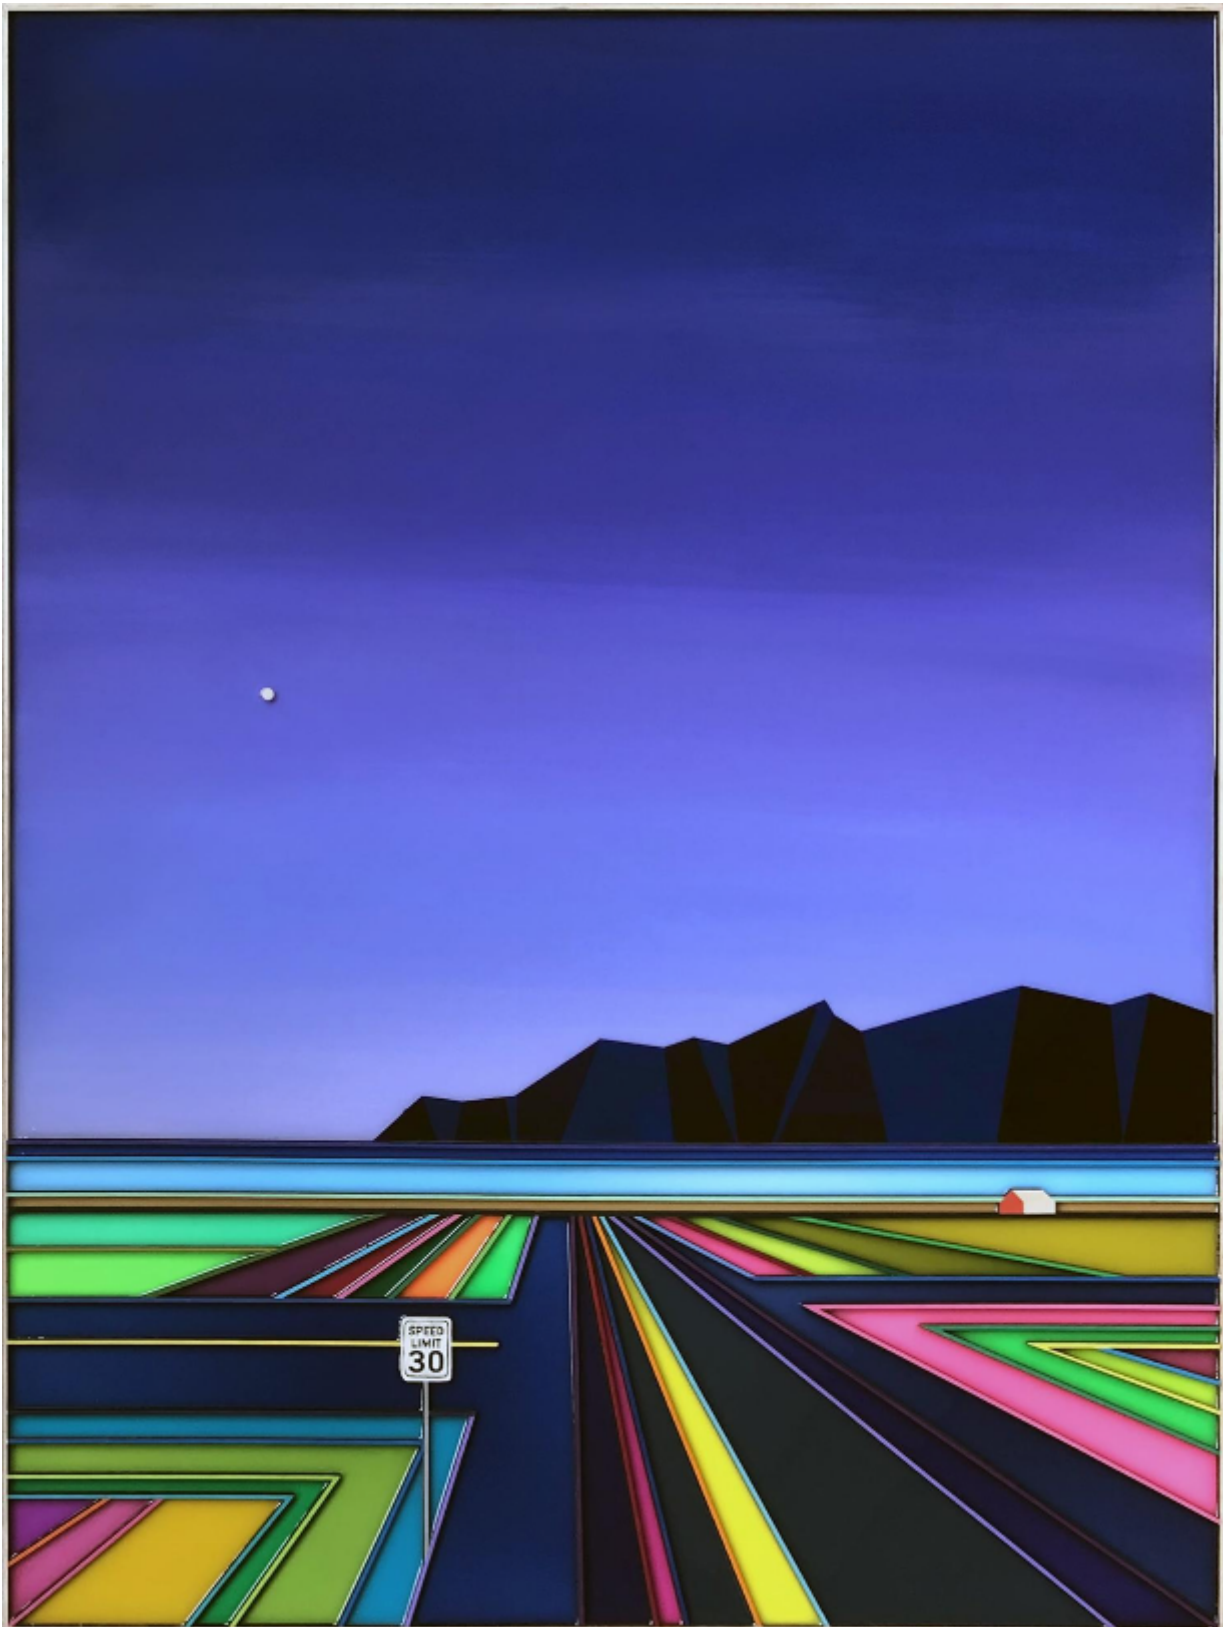

artéria

---

Riding at Nightfall

Patrick Deziel

Sold

REF: 19465

Height: 101.56 cm (40")

Width: 76.17 cm (30")

## DESCRIPTION

---