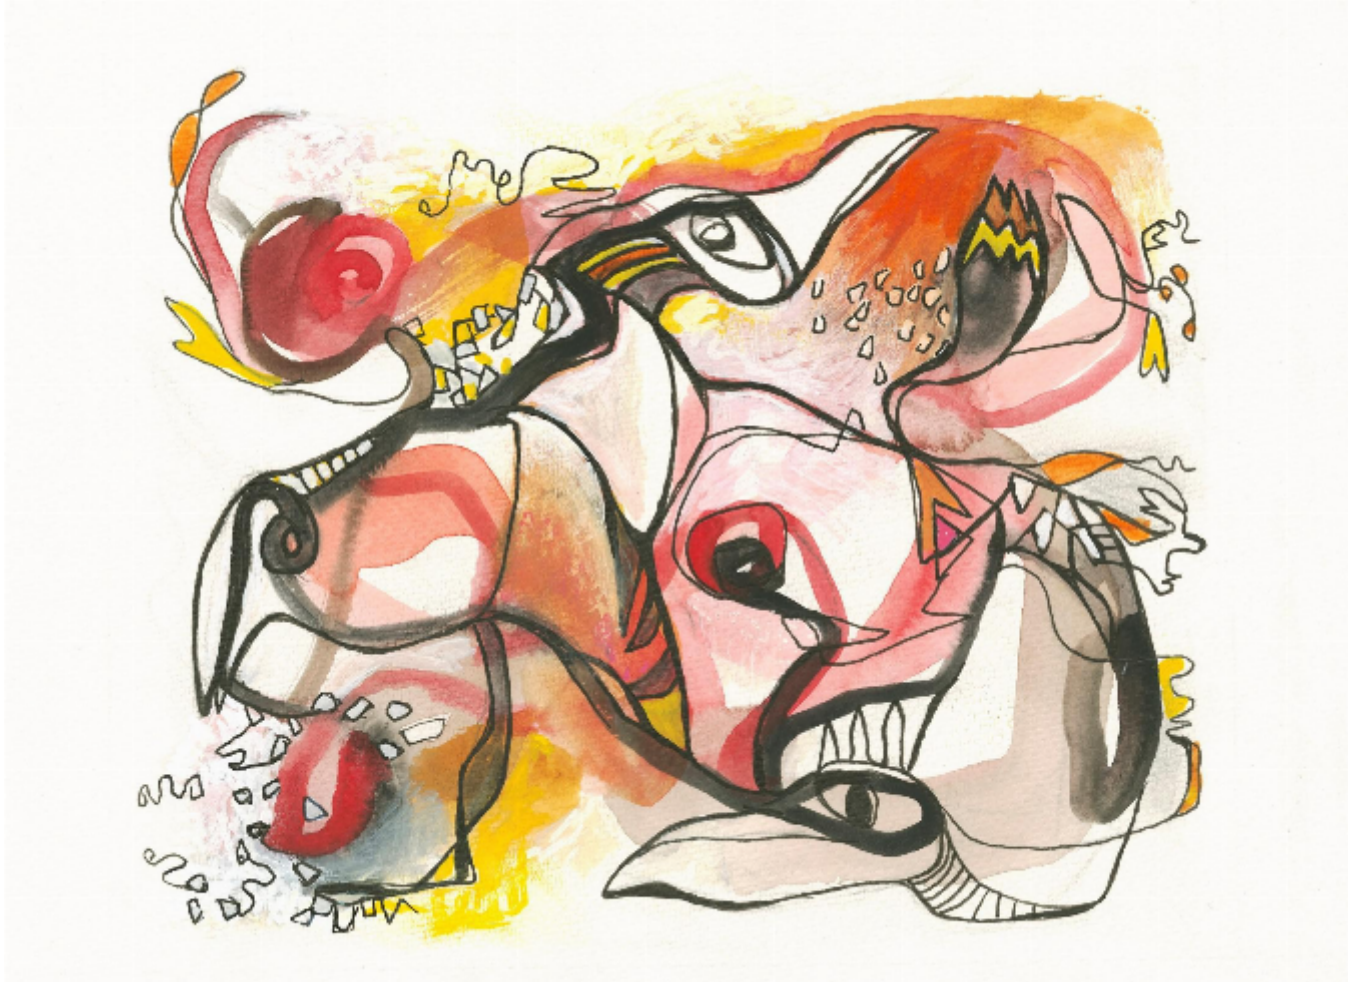

artéria

Petite fugue 35

Carole Arbic

CA\$175 + TAX

REF: 17537

Height: 22 cm (8.7")

Width: 27 cm (10.6")

DESCRIPTION

Watercolor and marker on paper - 2022