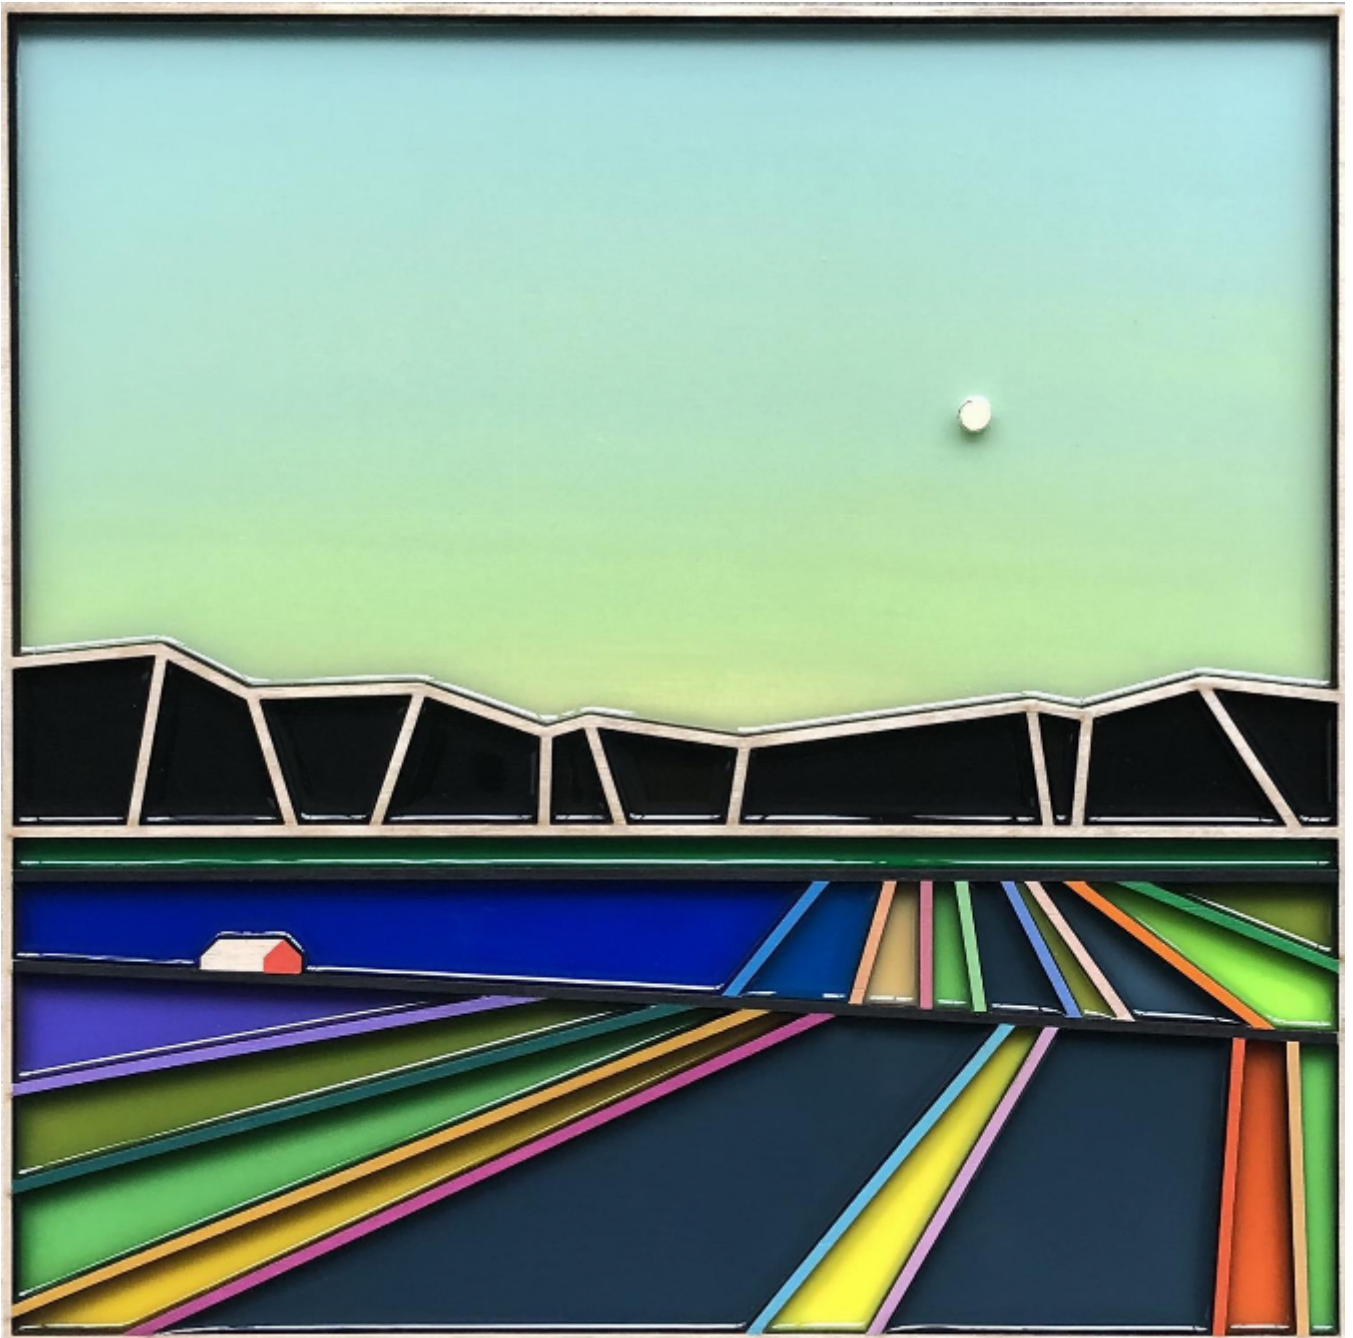

artéria

Loving The Country Side

Patrick Deziel

Sold

REF: 19342

Height: 30.47 cm (12")

Width: 30.47 cm (12")

DESCRIPTION
