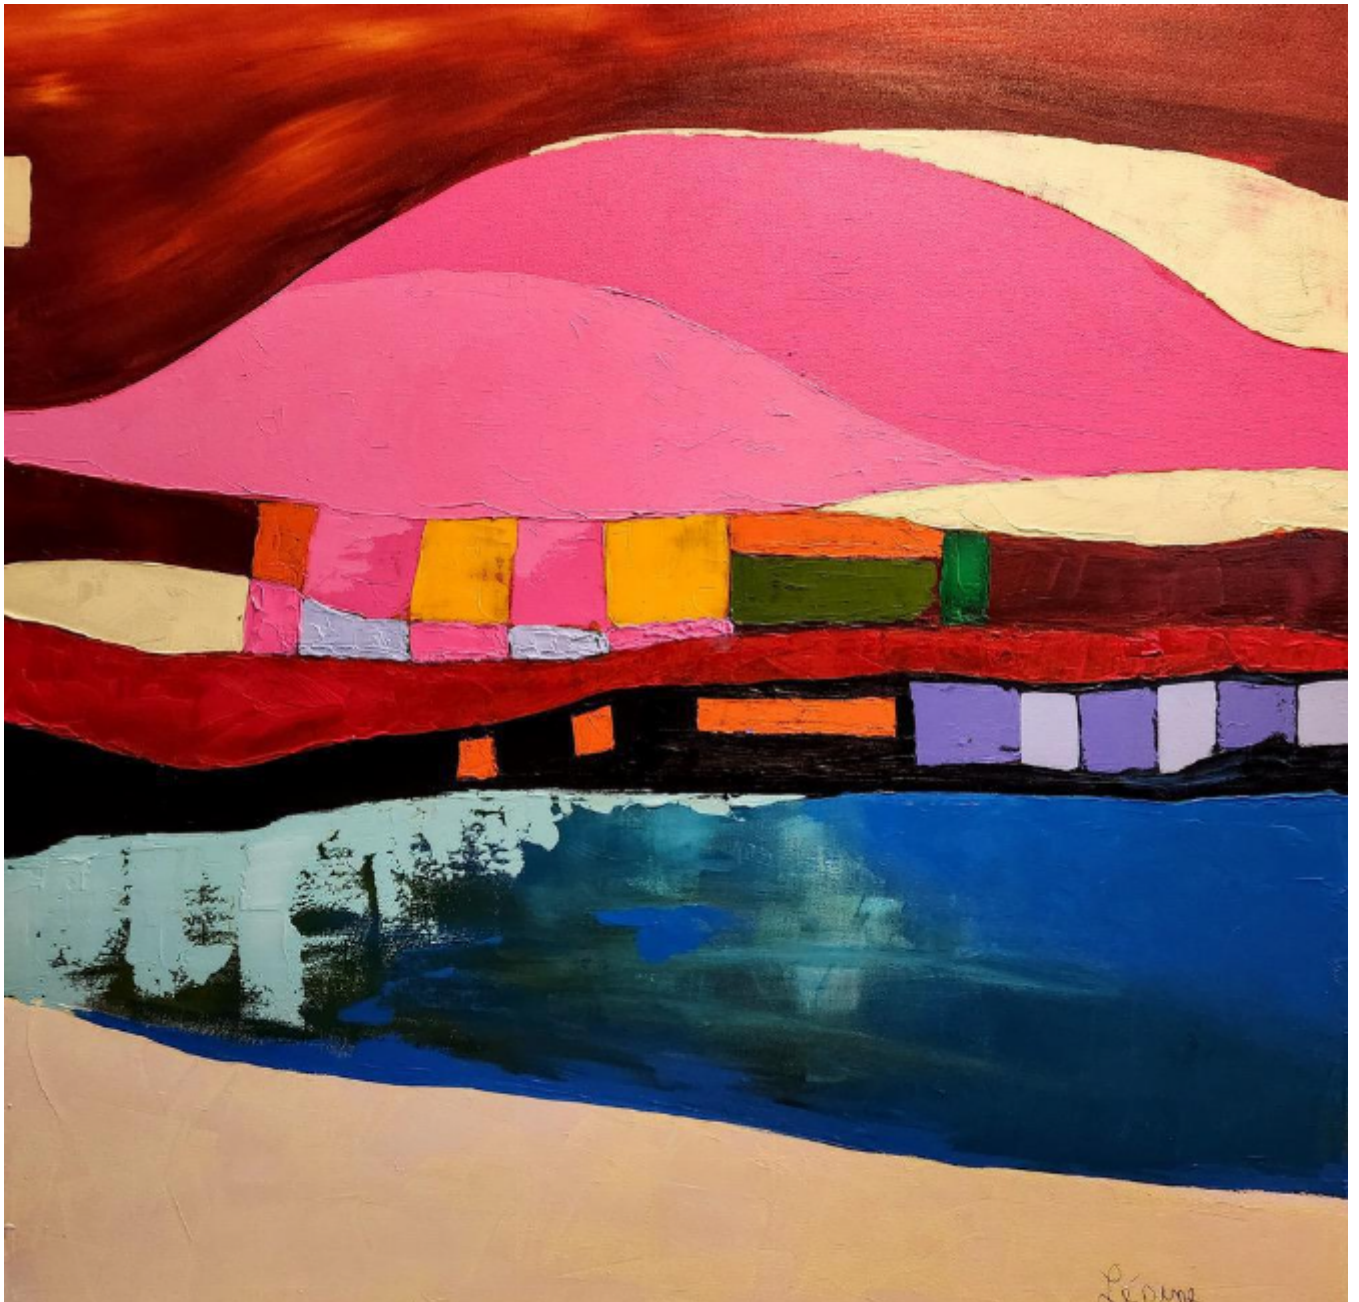

artéria

Horizon de lumière

Claude Lépine

CA\$3,000 + TAX

REF: 19490

Height: 121.87 cm (48")

Width: 121.87 cm (48")

DESCRIPTION
