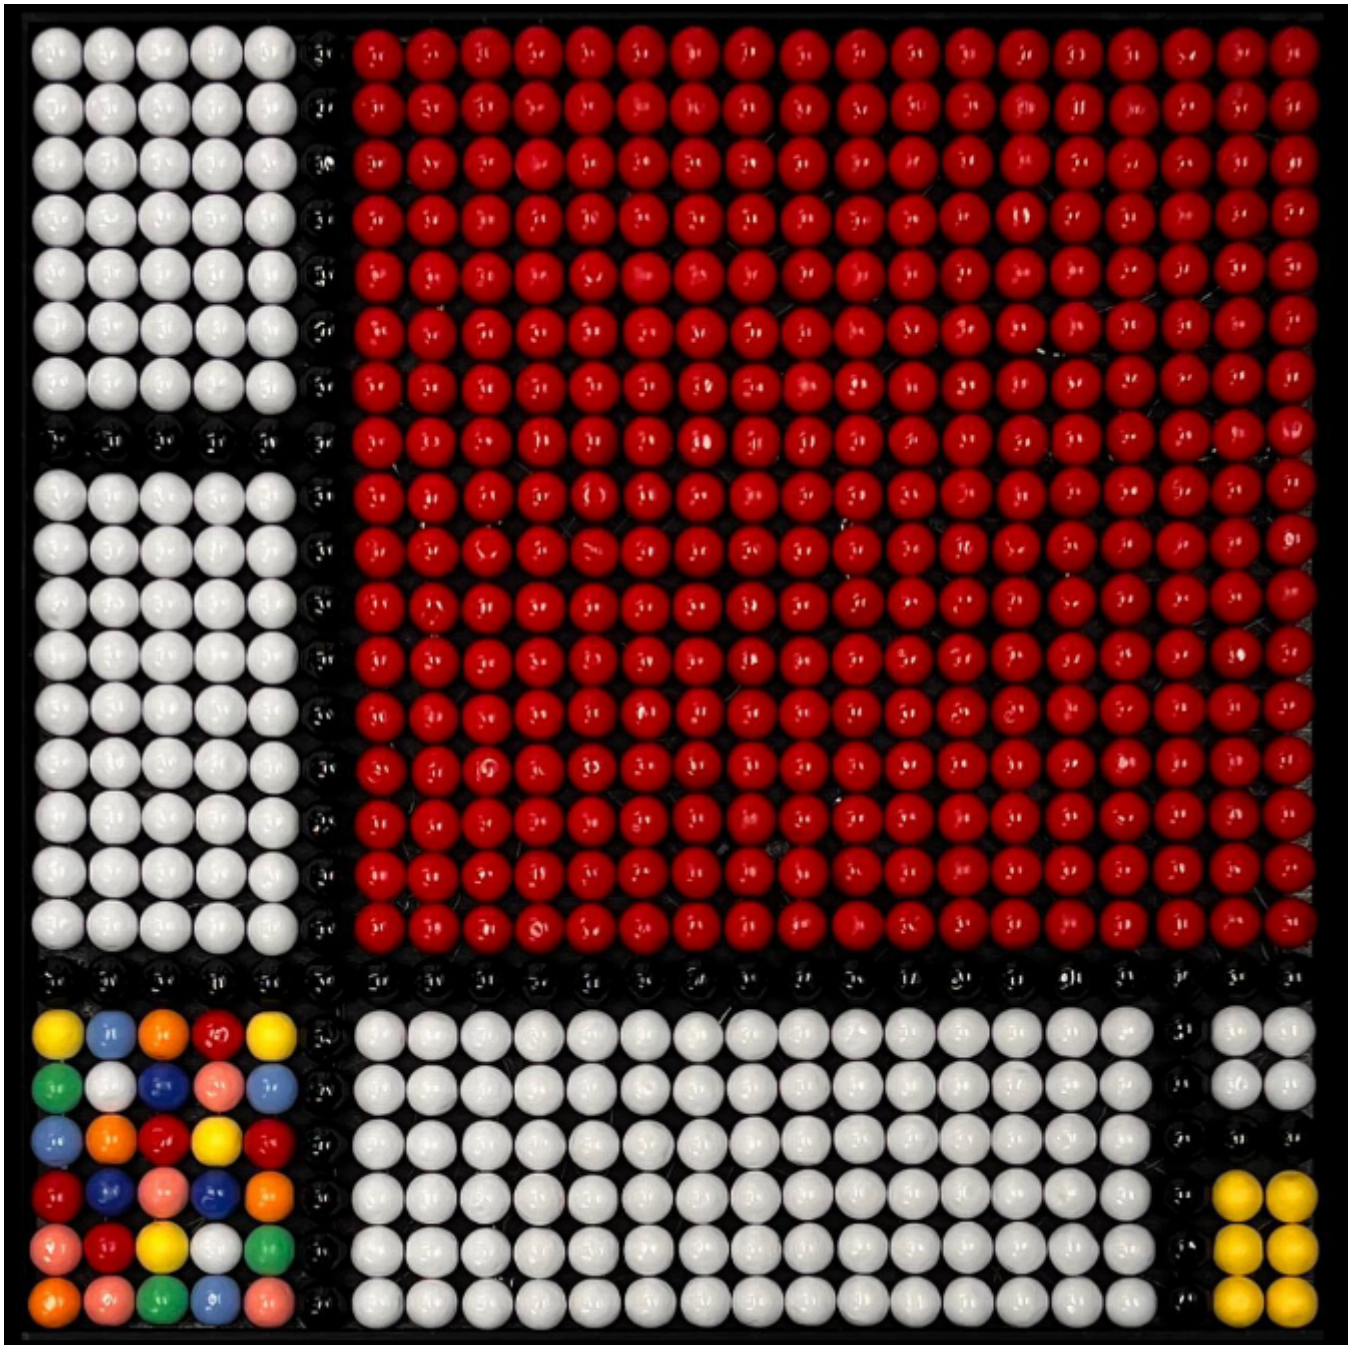

artéria

Faussaire 24

Mike Pelland

CA\$2,400 + TAX

REF: 18771

Height: 60.94 cm (24")

Width: 60.94 cm (24")

## DESCRIPTION

---

2023

Inspiré de l'oeuvre de Mondrian