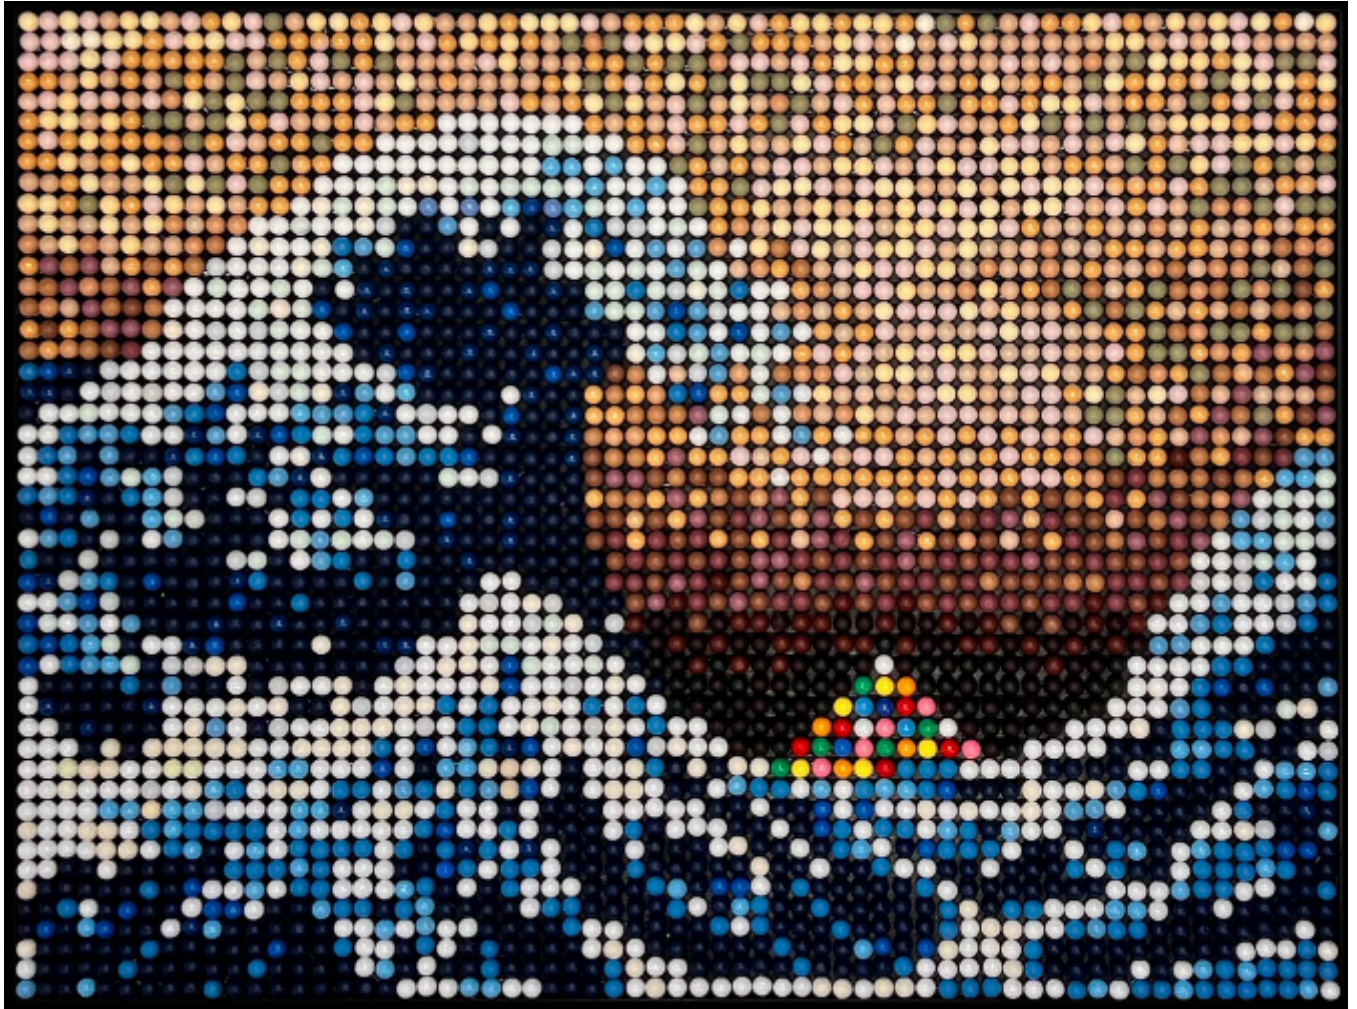

artéria

Faussaire 21

Mike Pelland

CA\$5,000 + TAX

REF: 18763

Height: 76.17 cm (30")

Width: 101.56 cm (40")

DESCRIPTION

2023

Inspiré de l'oeuvre de Hokusai "La grande vague de Kagawa" 1830