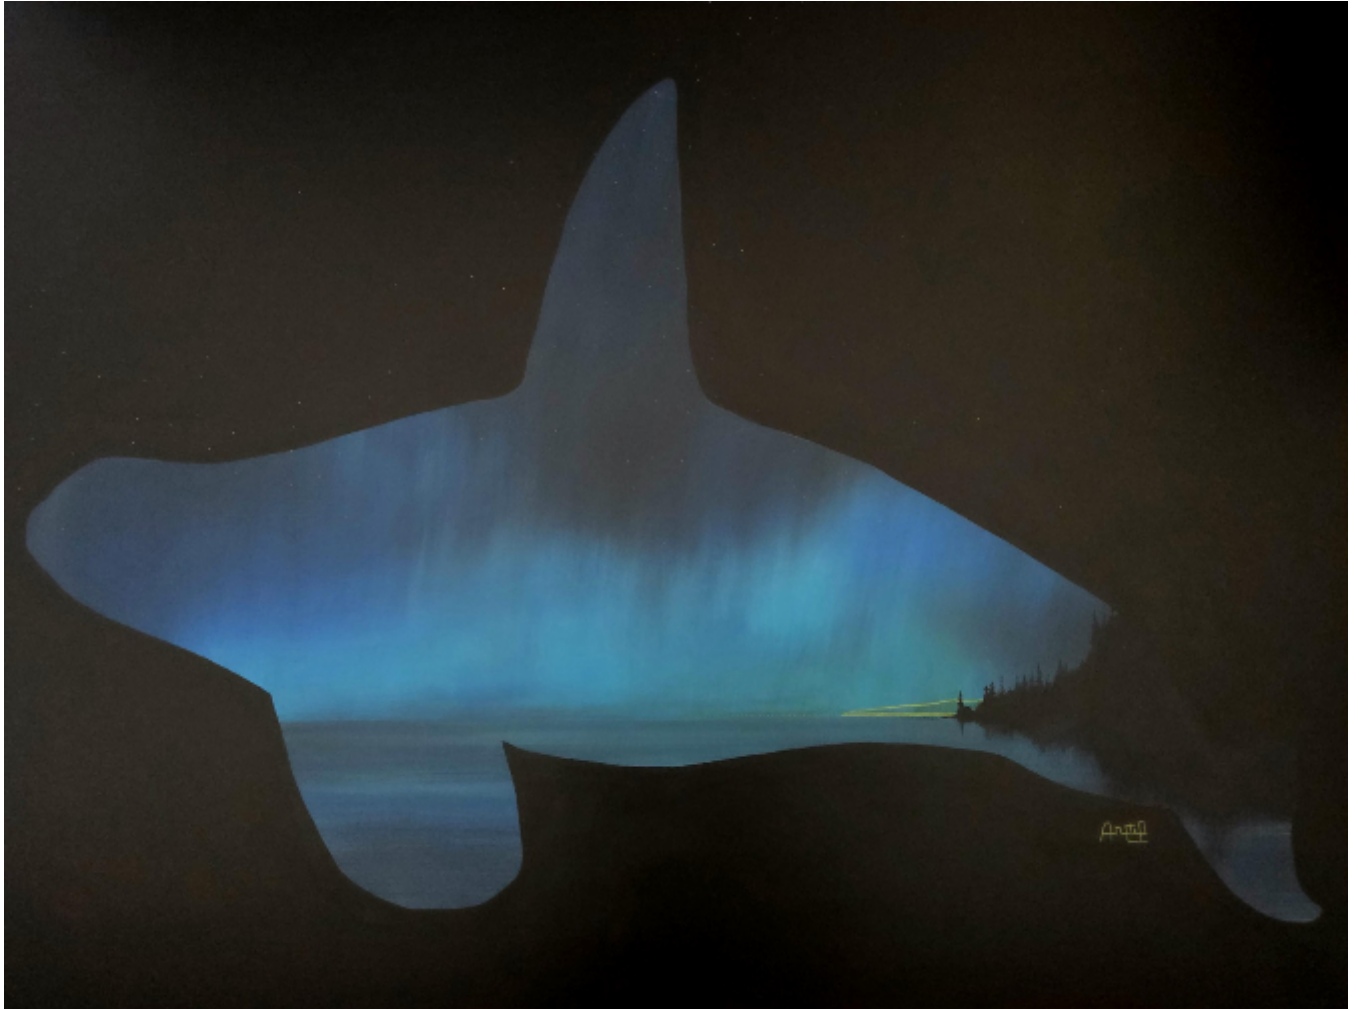

artéria

Épaulard boréal

Anne-Marie Anctil

CA\$1,050 + TAX

REF: 20878

Height: 76.17 cm (30")

Width: 101.56 cm (40")

## DESCRIPTION

---

Acrylique sur toile, feuille d'or