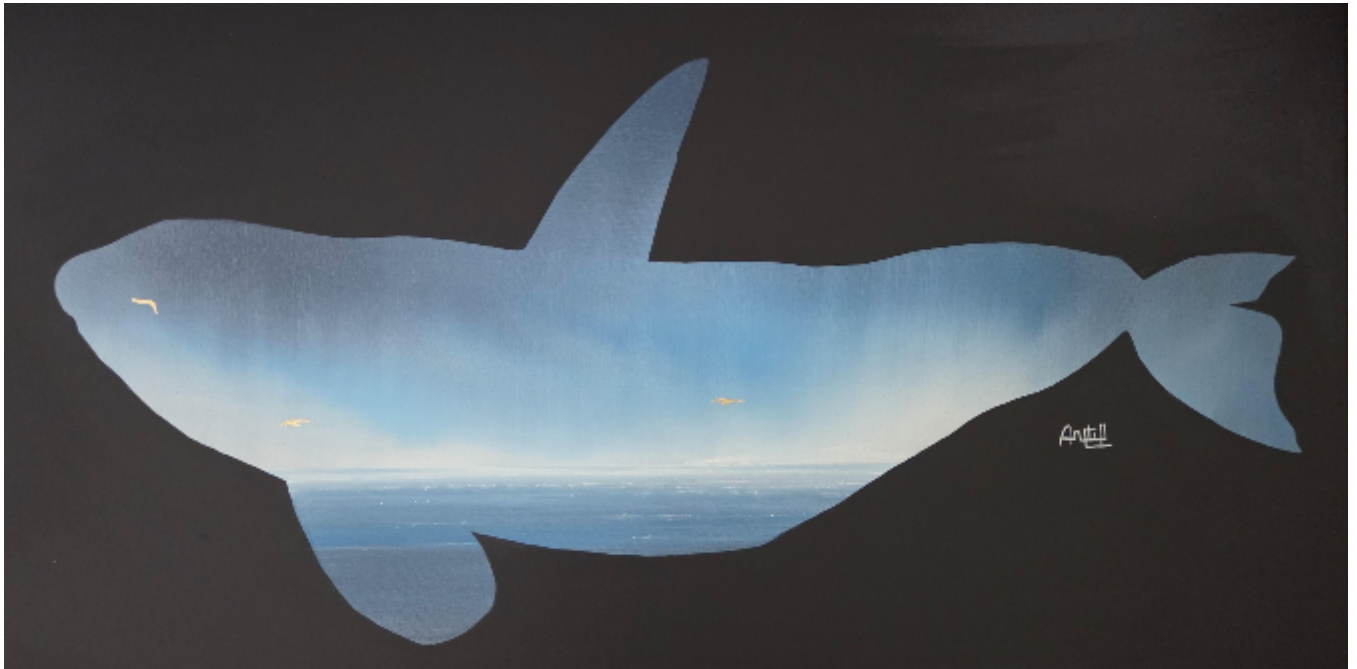

artéria

Épaulard bleu

Anne-Marie Anctil

CA\$540 + TAX

REF: 20832

Height: 38.09 cm (15")

Width: 76.17 cm (30")

DESCRIPTION
