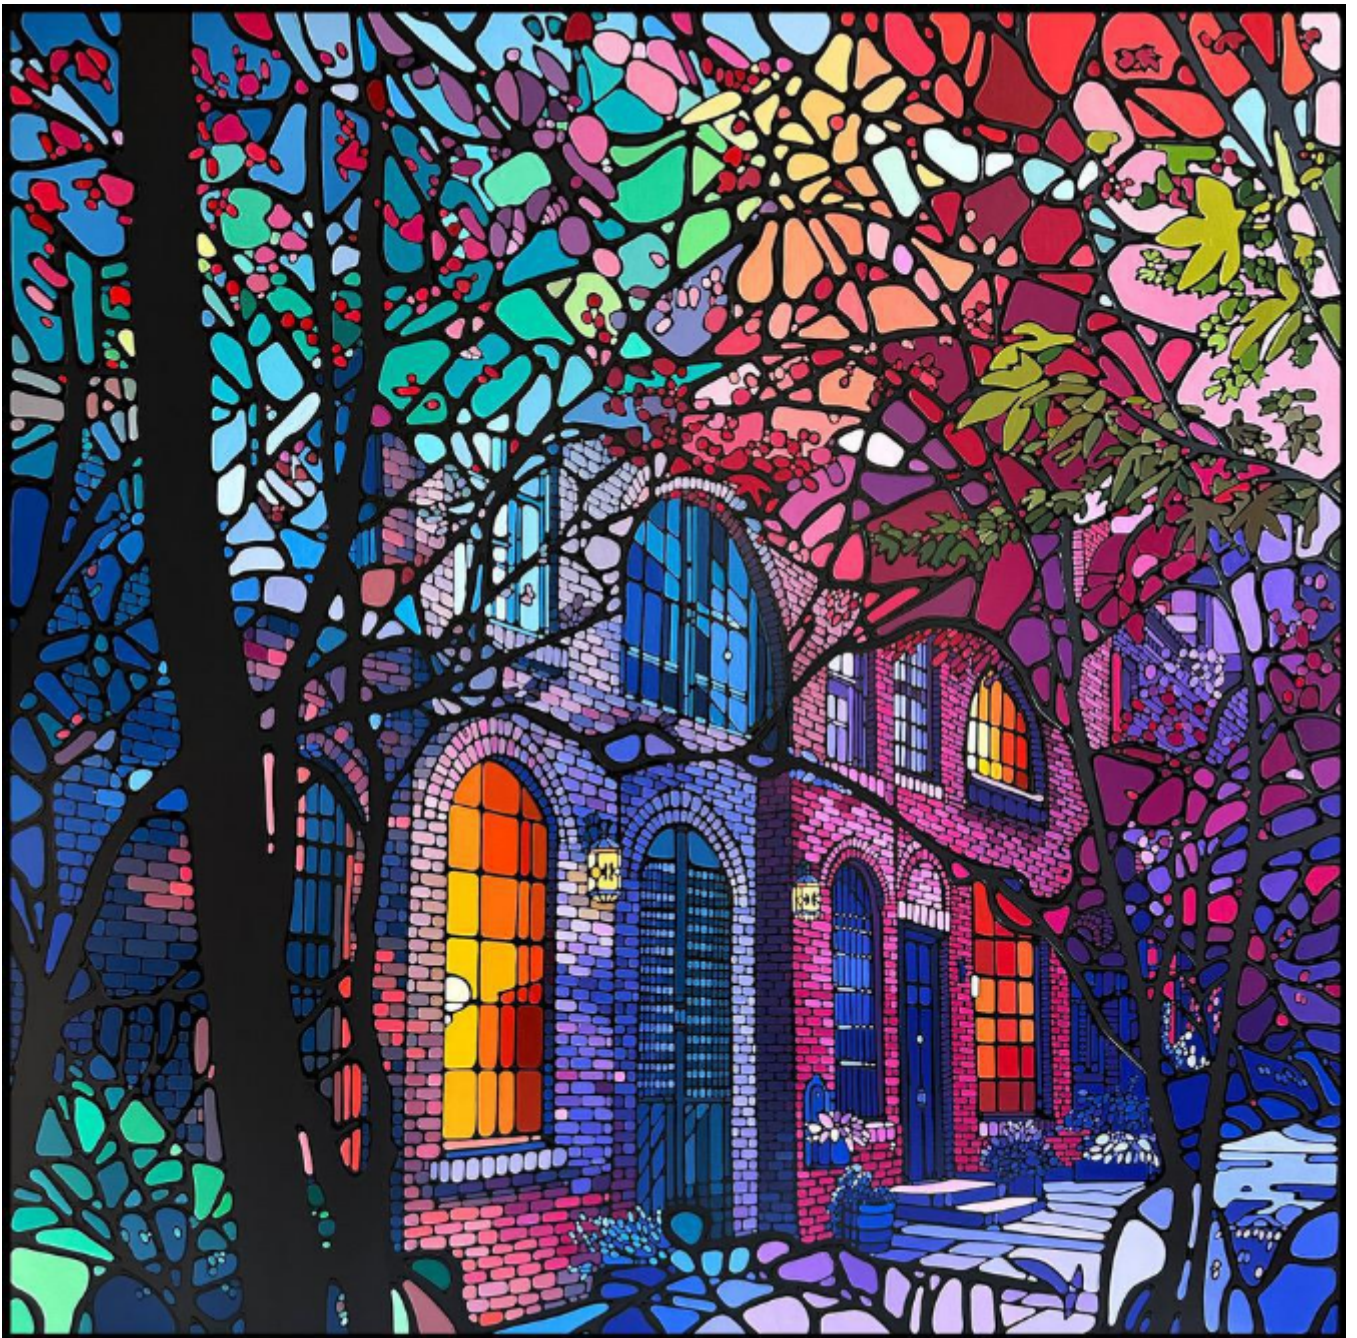

artéria

Ember

Denitza

Sold

REF: 19849

Height: 76.17 cm (30")

Width: 76.17 cm (30")

DESCRIPTION