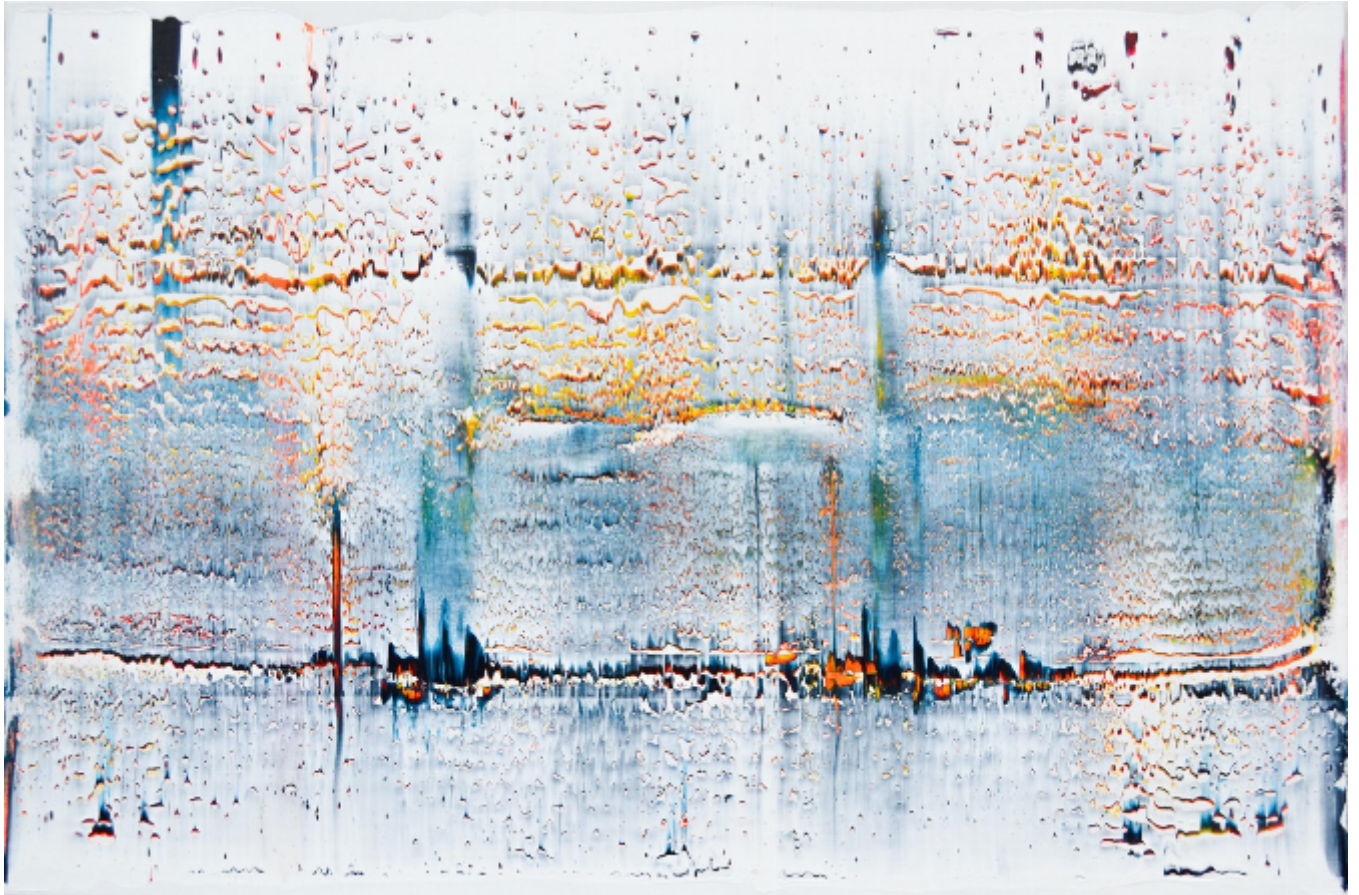

artéria

Elevation

Isabelle Beaubien

CA\$4,700 + TAX

REF: 19010

Height: 101.56 cm (40")

Width: 152.34 cm (60")

DESCRIPTION

Acrylique sur toile