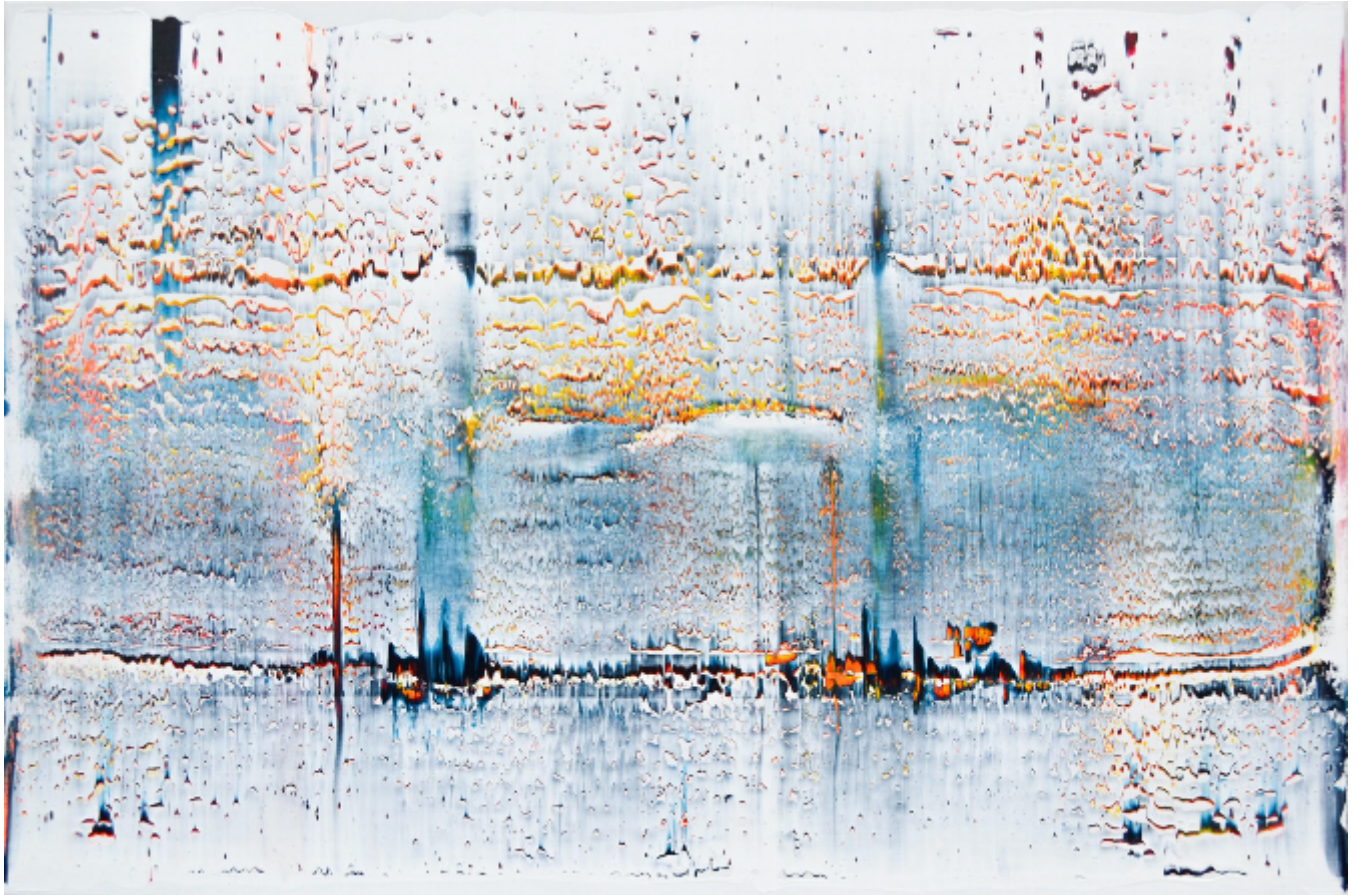

# artéria

## Elevation

Isabelle Beaubien

CA\$4,700 + TAX

REF: 19010

Height: 101.56 cm (40")

Width: 152.34 cm (60")

## DESCRIPTION

---

Acrylique sur toile