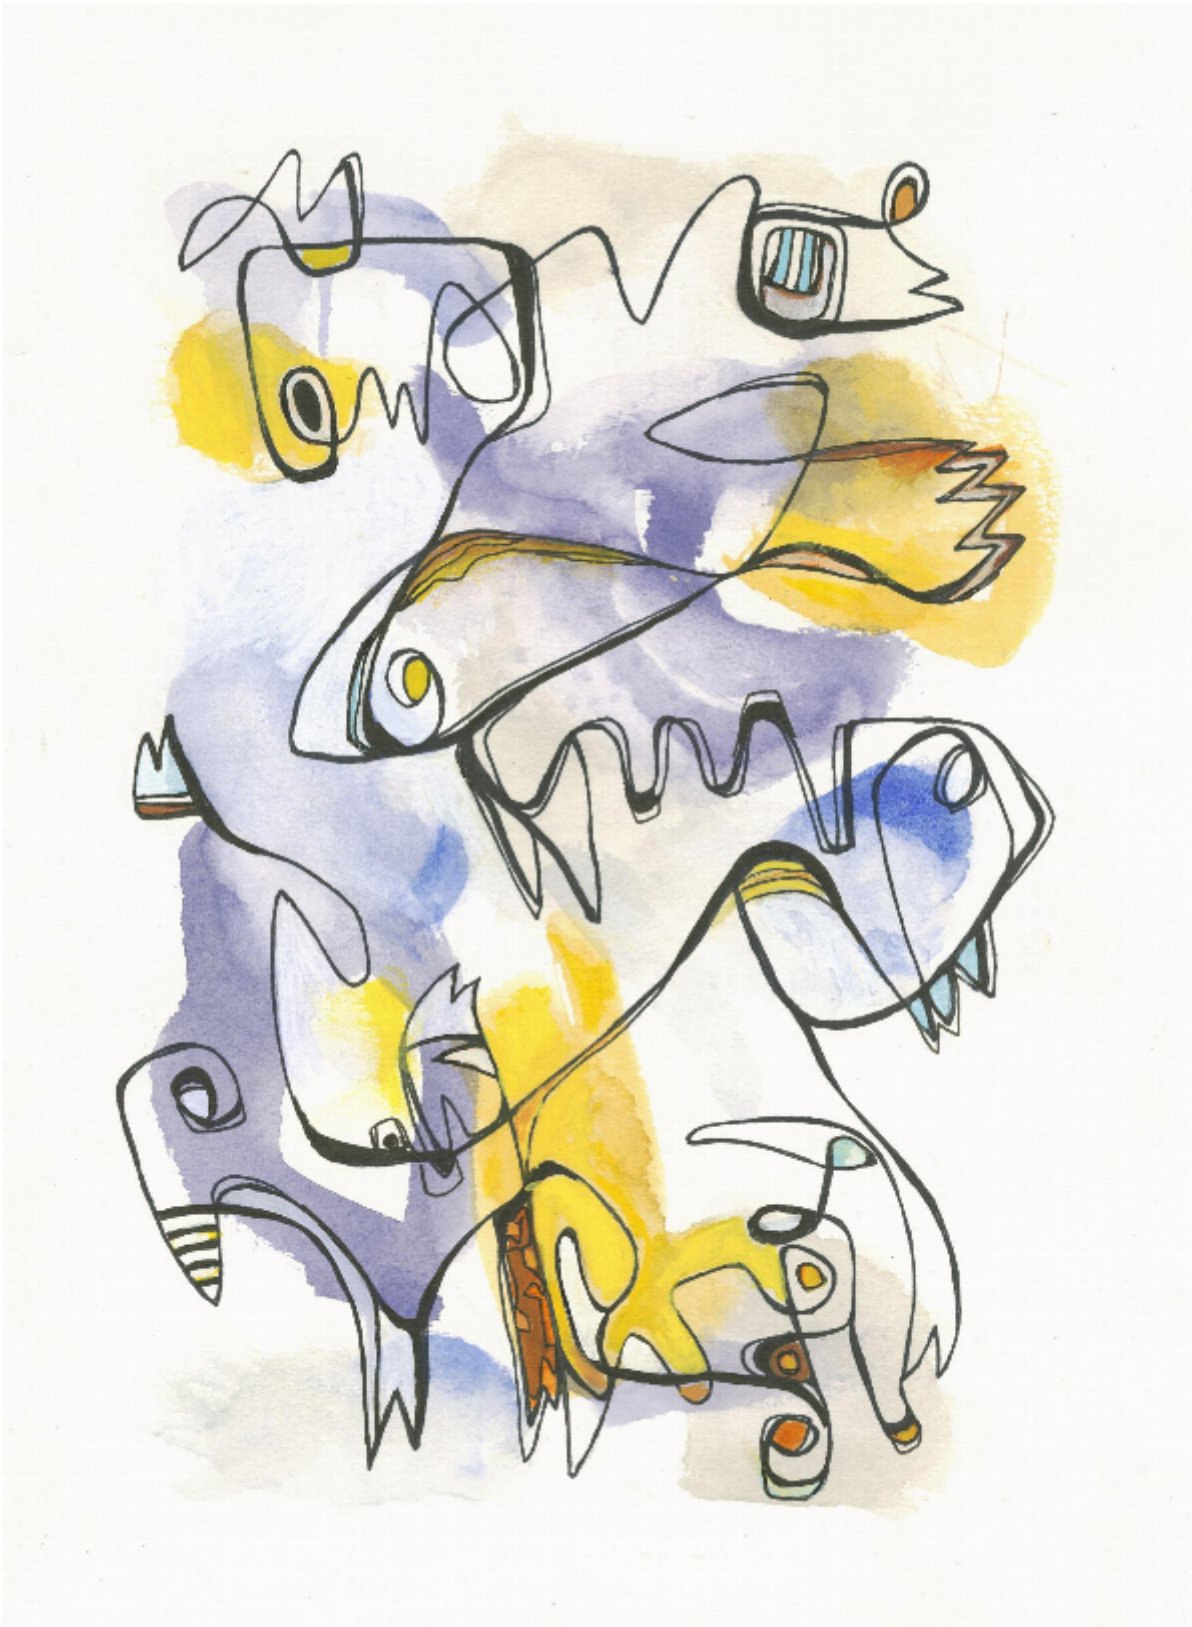

# artéria

Eau de vie 19

Carole Arbic

CA\$250 + TAX

REF: 17540

Height: 39 cm (15.4")

Width: 29 cm (11.4")

## DESCRIPTION

---

Watercolor and marker on paper - 2022