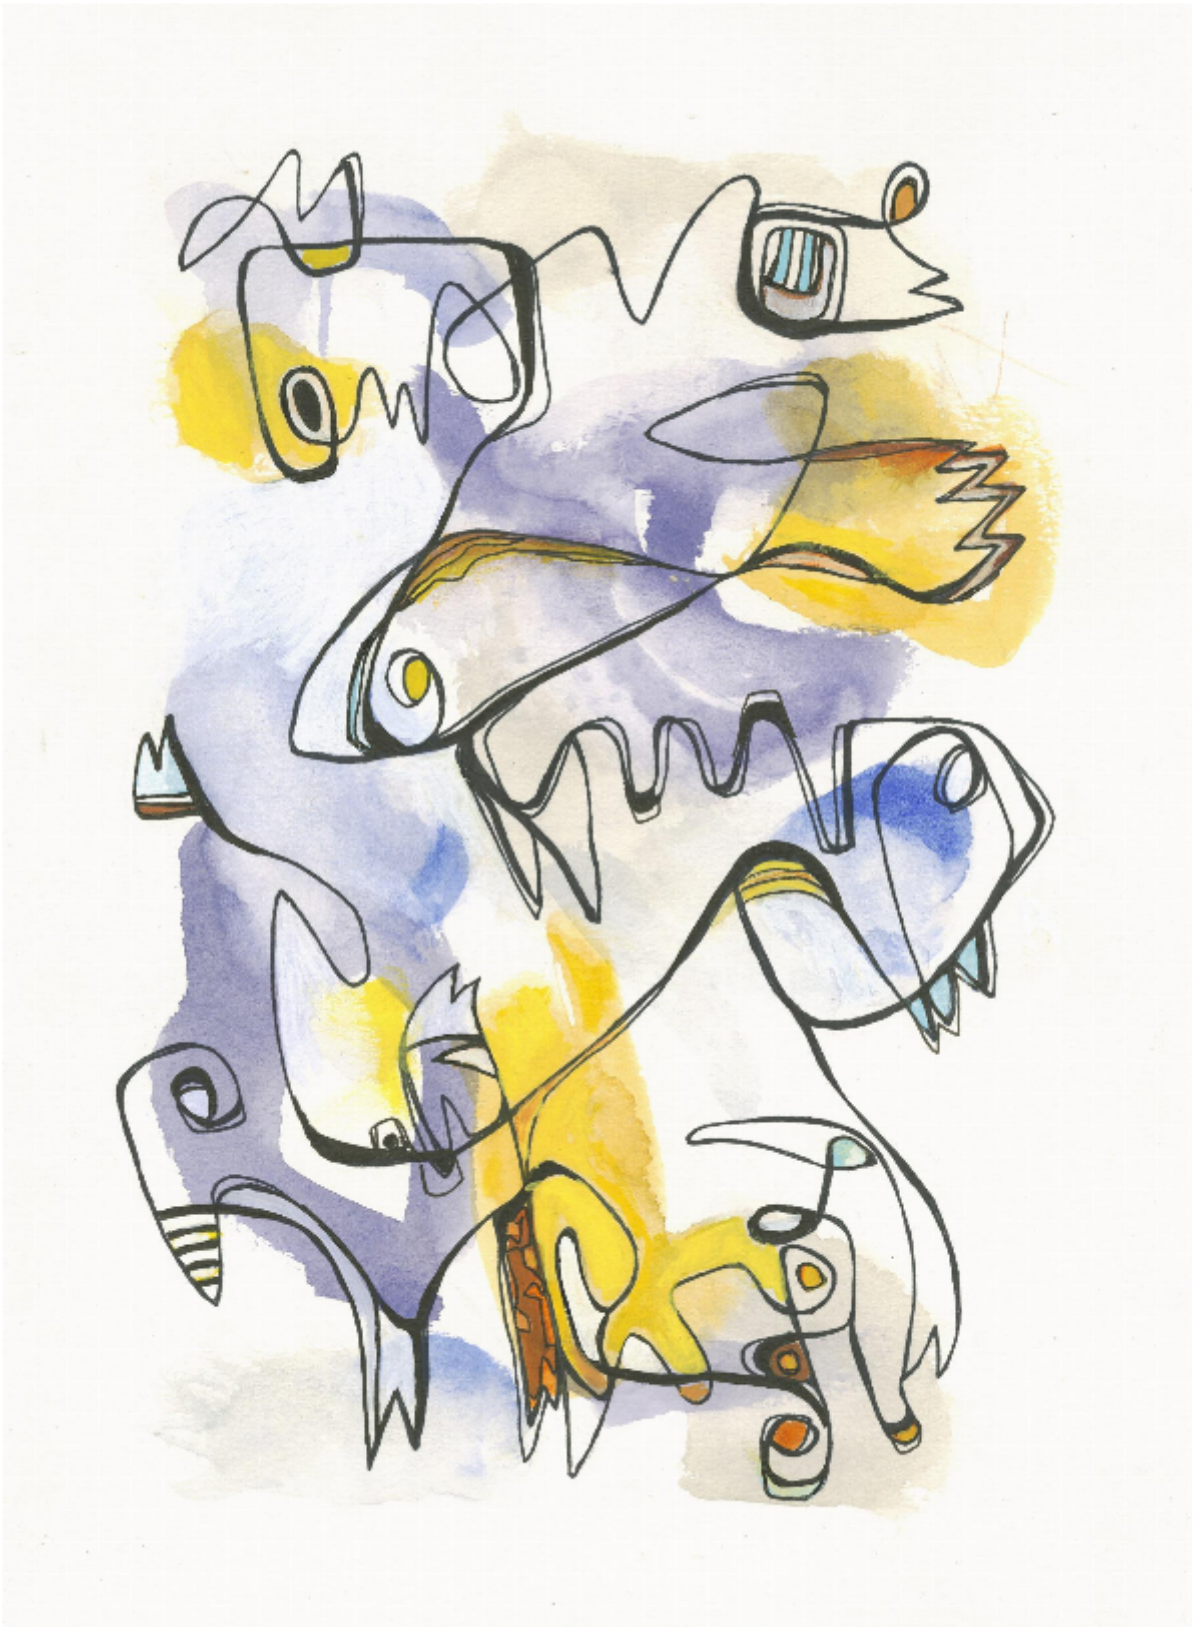

artéria

Eau de vie 19

Carole Arbic

CA\$250 + TAX

REF: 17540

Height: 39 cm (15.4")

Width: 29 cm (11.4")

DESCRIPTION

Watercolor and marker on paper - 2022