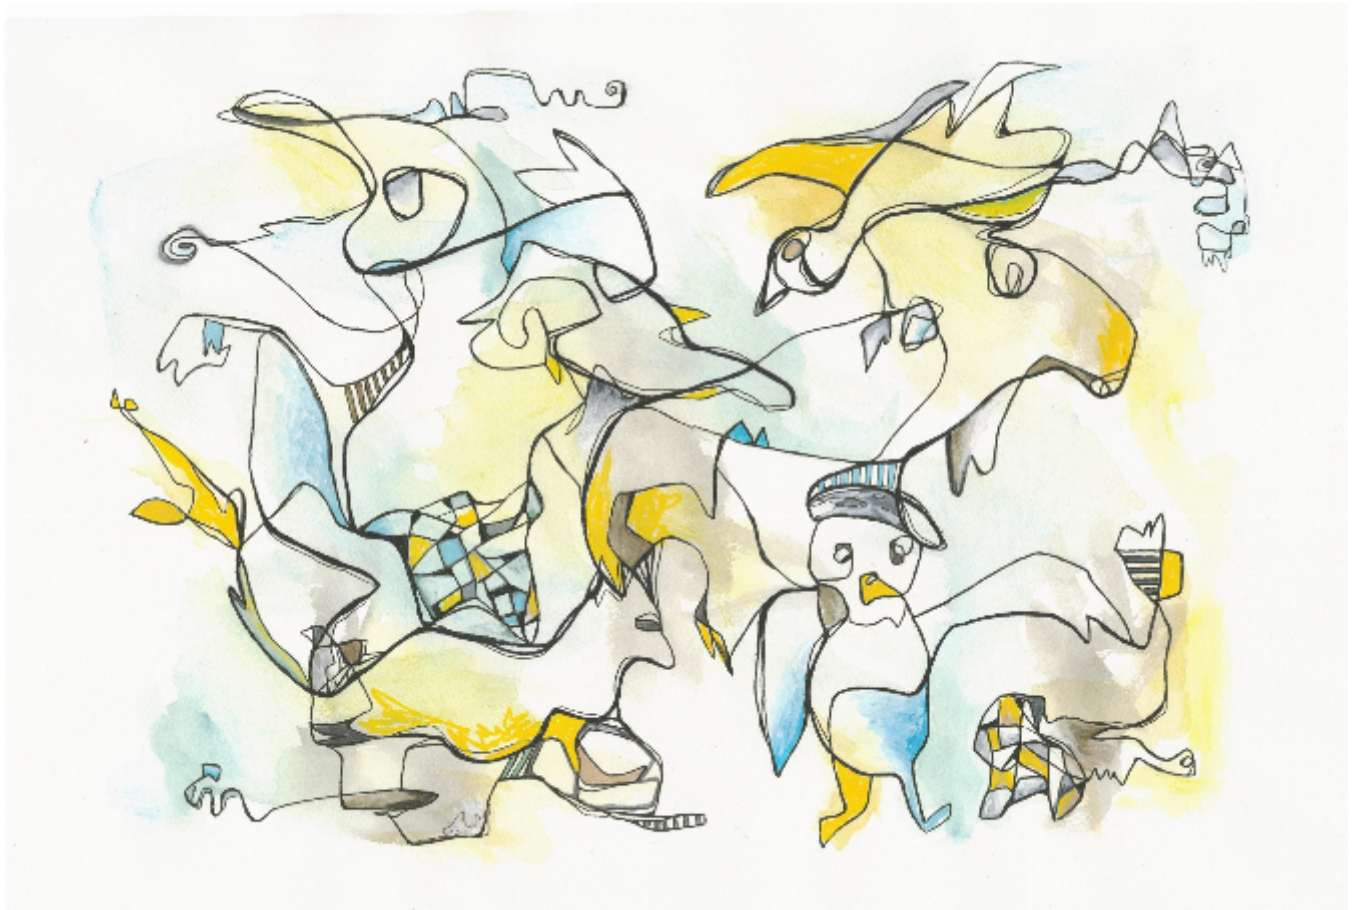

artéria

Chimères 19

Carole Arbic

CA\$480 + TAX

REF: 17096

Height: 55.86 cm (22")

Width: 76.17 cm (30")

DESCRIPTION

Watercolor and marker on paper, 2021