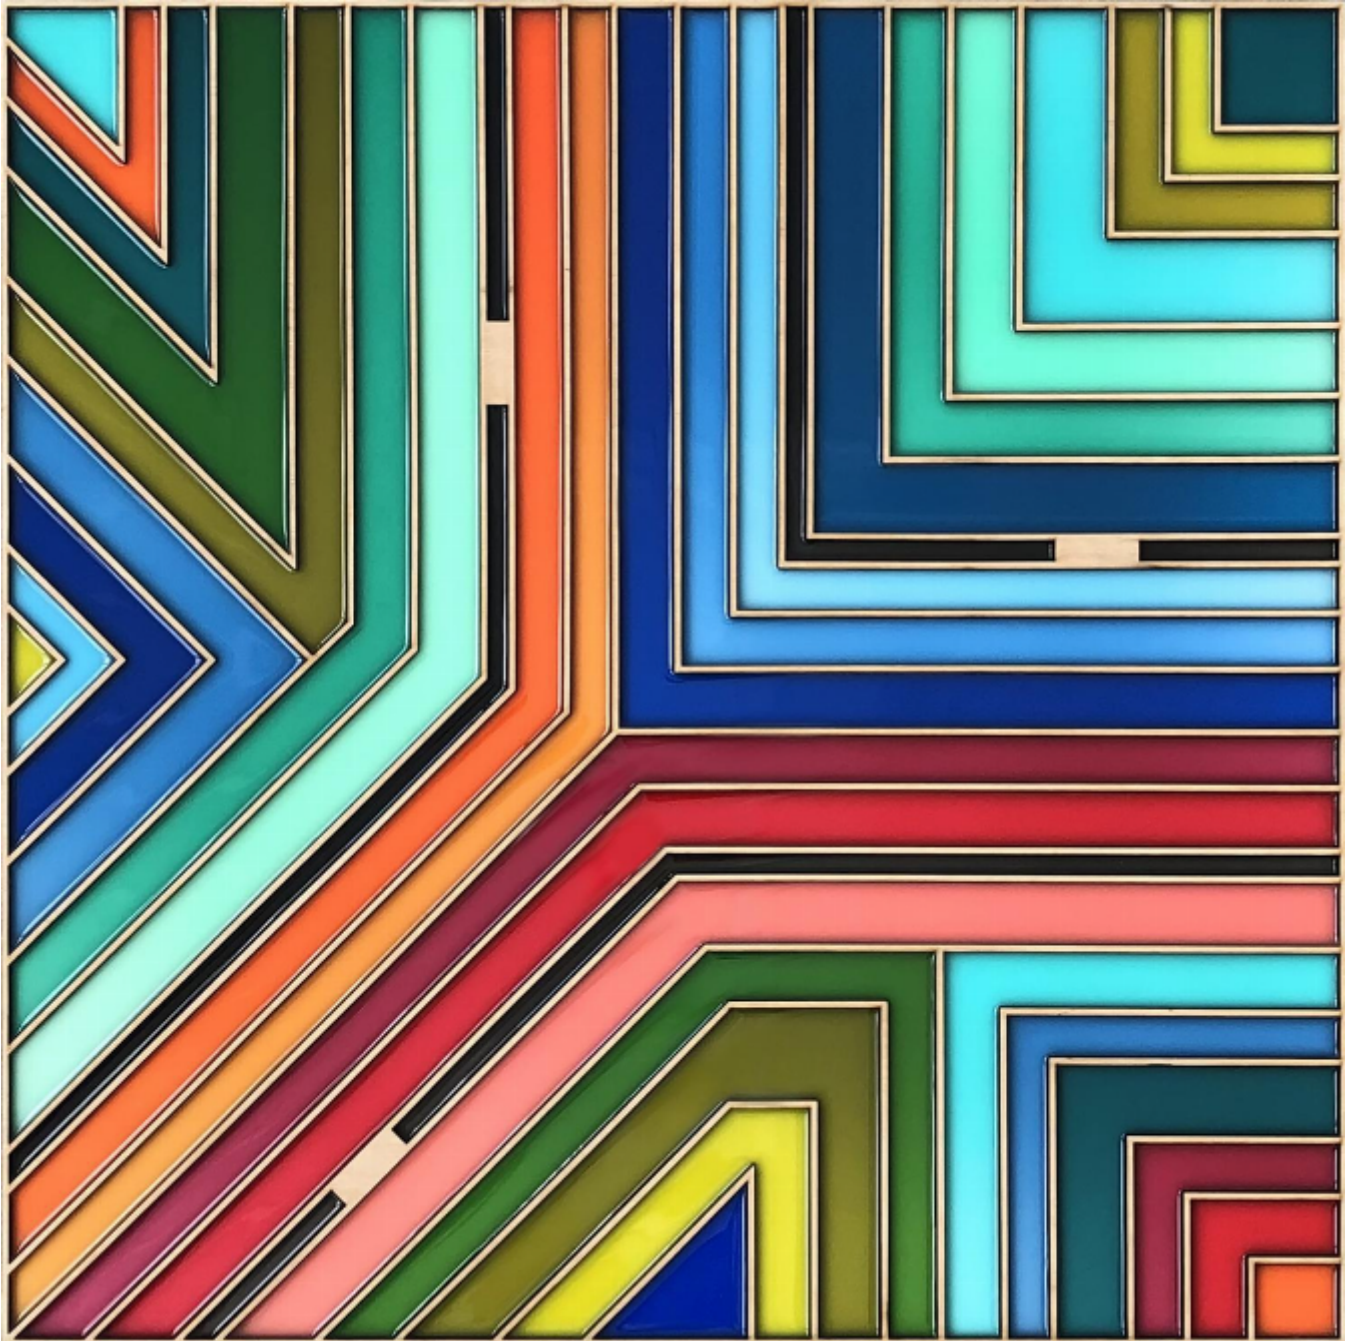

# artéria

Cap Code

Patrick Deziel

Sold

REF: 19447

Height: 60.94 cm (24")

Width: 60.94 cm (24")