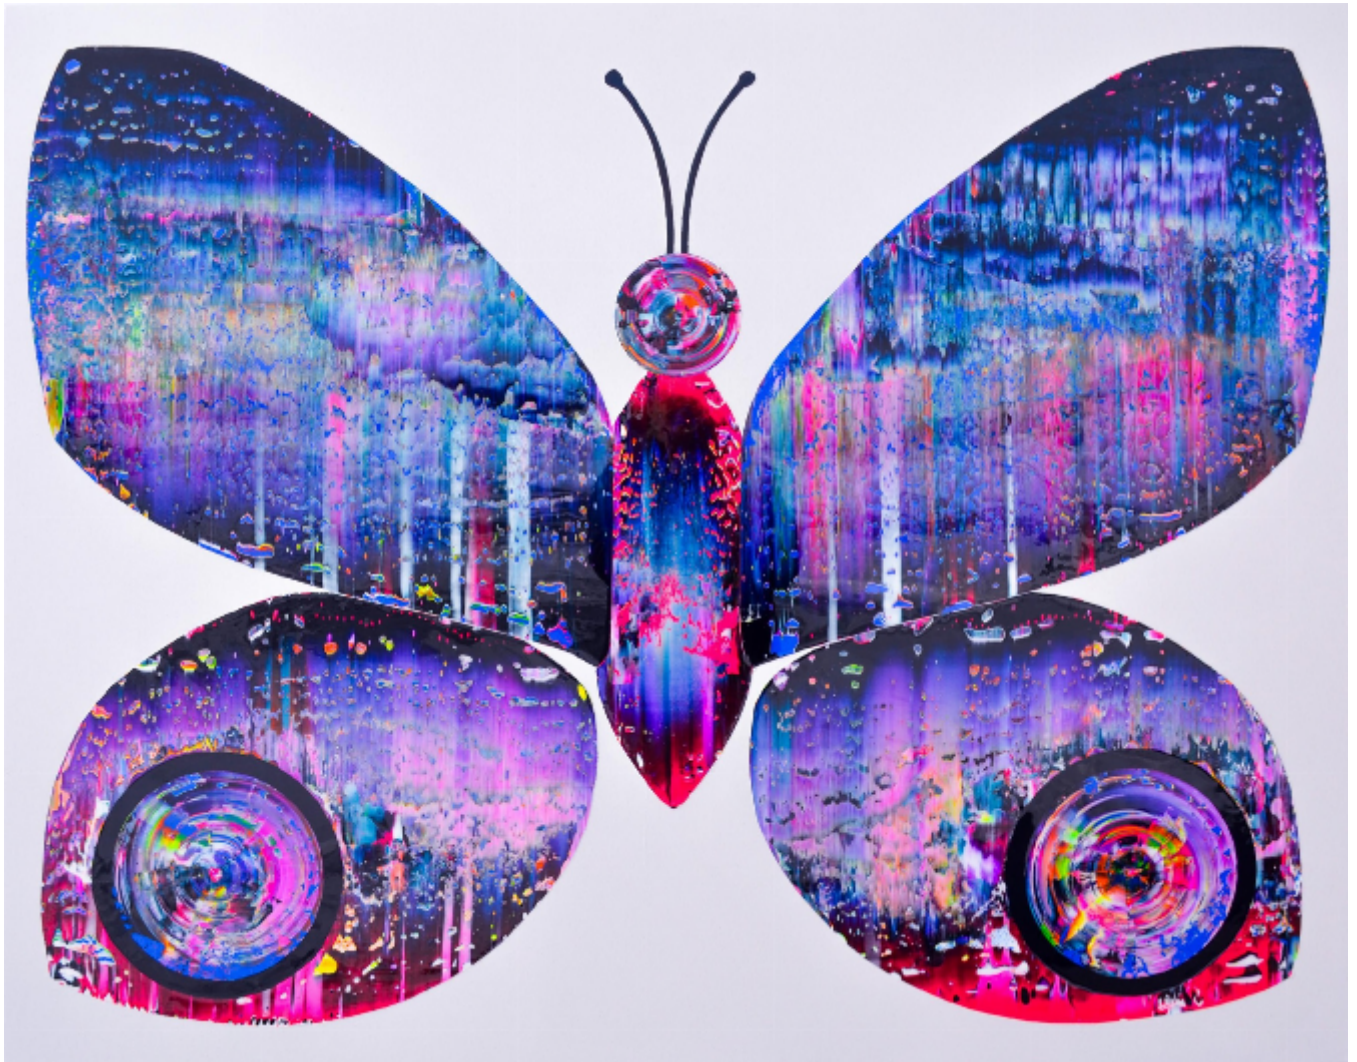

artéria

Butterfly of the night

Isabelle Beaubien

CA\$5,800 + TAX

REF: 19257

Height: 121.87 cm (48")

Width: 152.34 cm (60")

Depth: 4.06 cm (1.6")