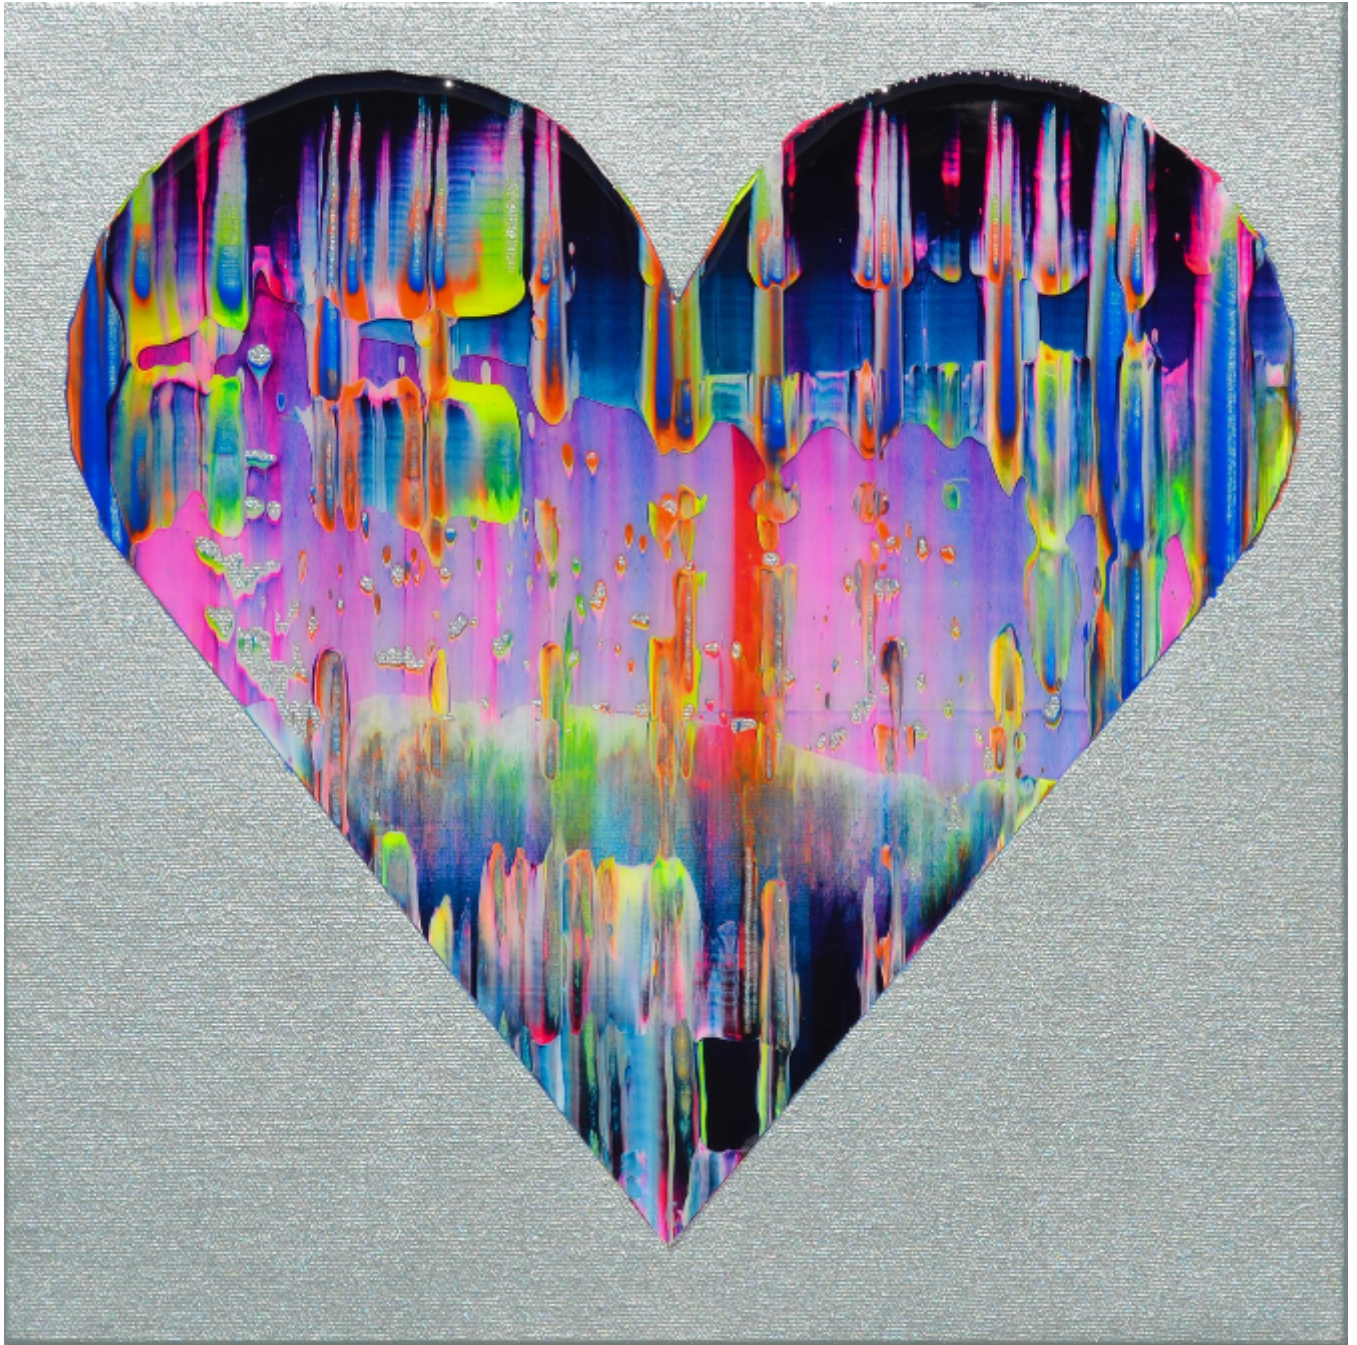

artéria

Blue iri heart

Isabelle Beaubien

Sold

REF: 19363

Height: 30.47 cm (12")

Width: 30.47 cm (12")

DESCRIPTION

Acrylic & resin on canvas