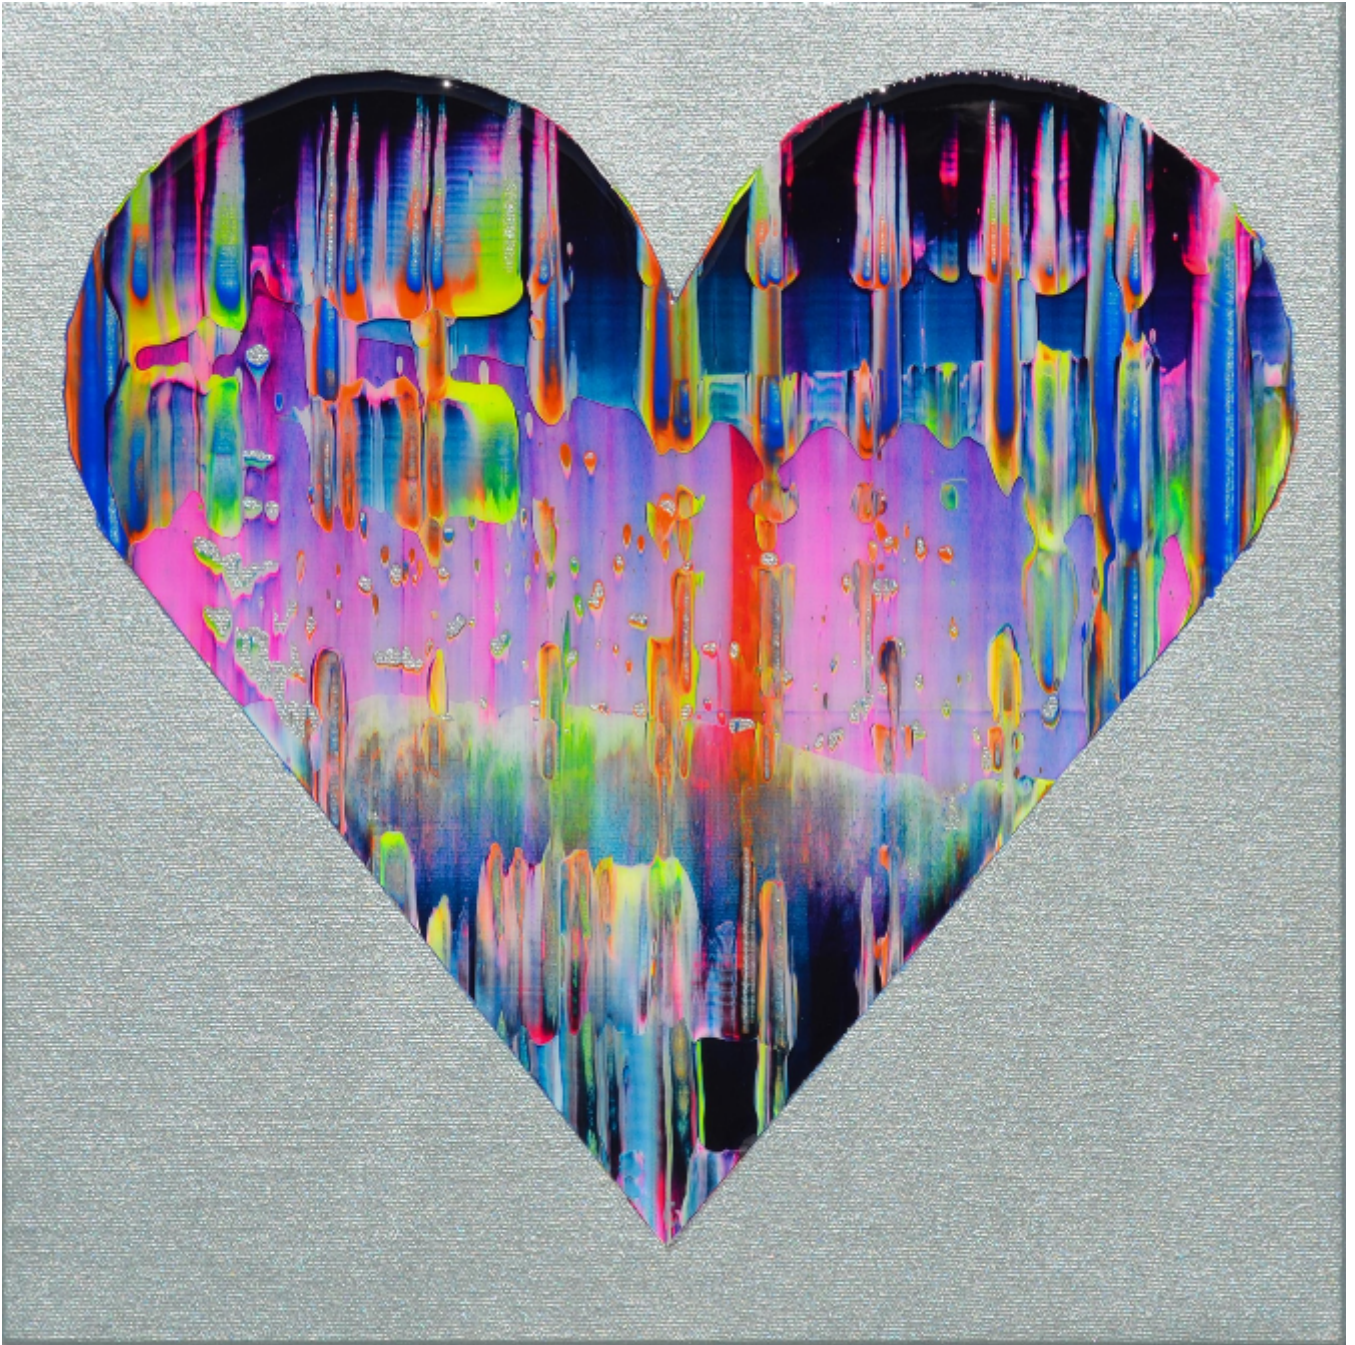

artéria

**Blue iri heart**

Isabelle Beaubien

Sold

REF: 19363

Height: 30.47 cm (12")

Width: 30.47 cm (12")

## DESCRIPTION

---

Acrylic & resin on canvas