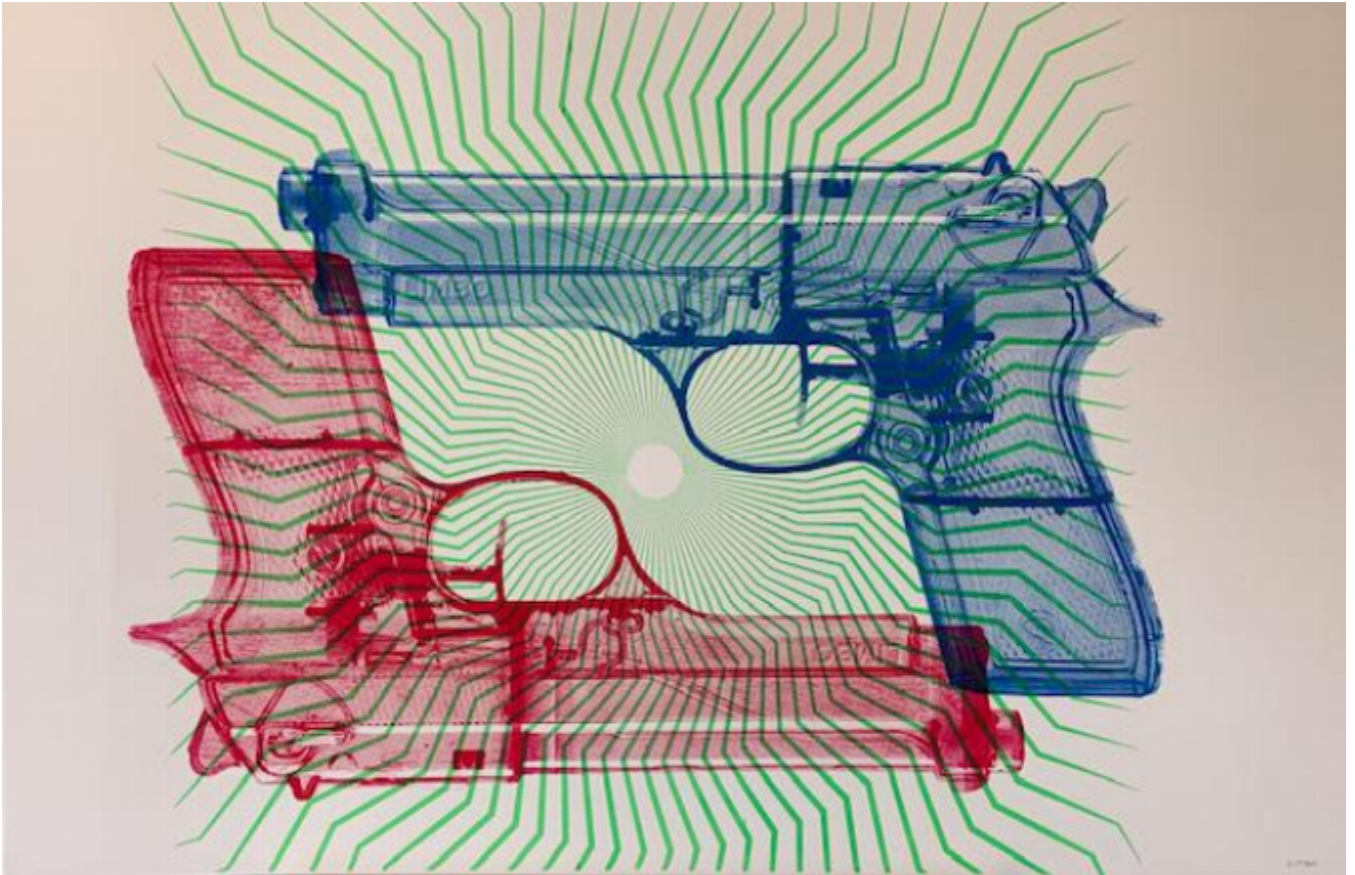

artéria

Blue And Pink Gun

Limbo

CA\$500 + TAX

REF: 16534

Height: 66 cm (26")

Width: 101.5 cm (40")

DESCRIPTION

Blue and Pink Gun