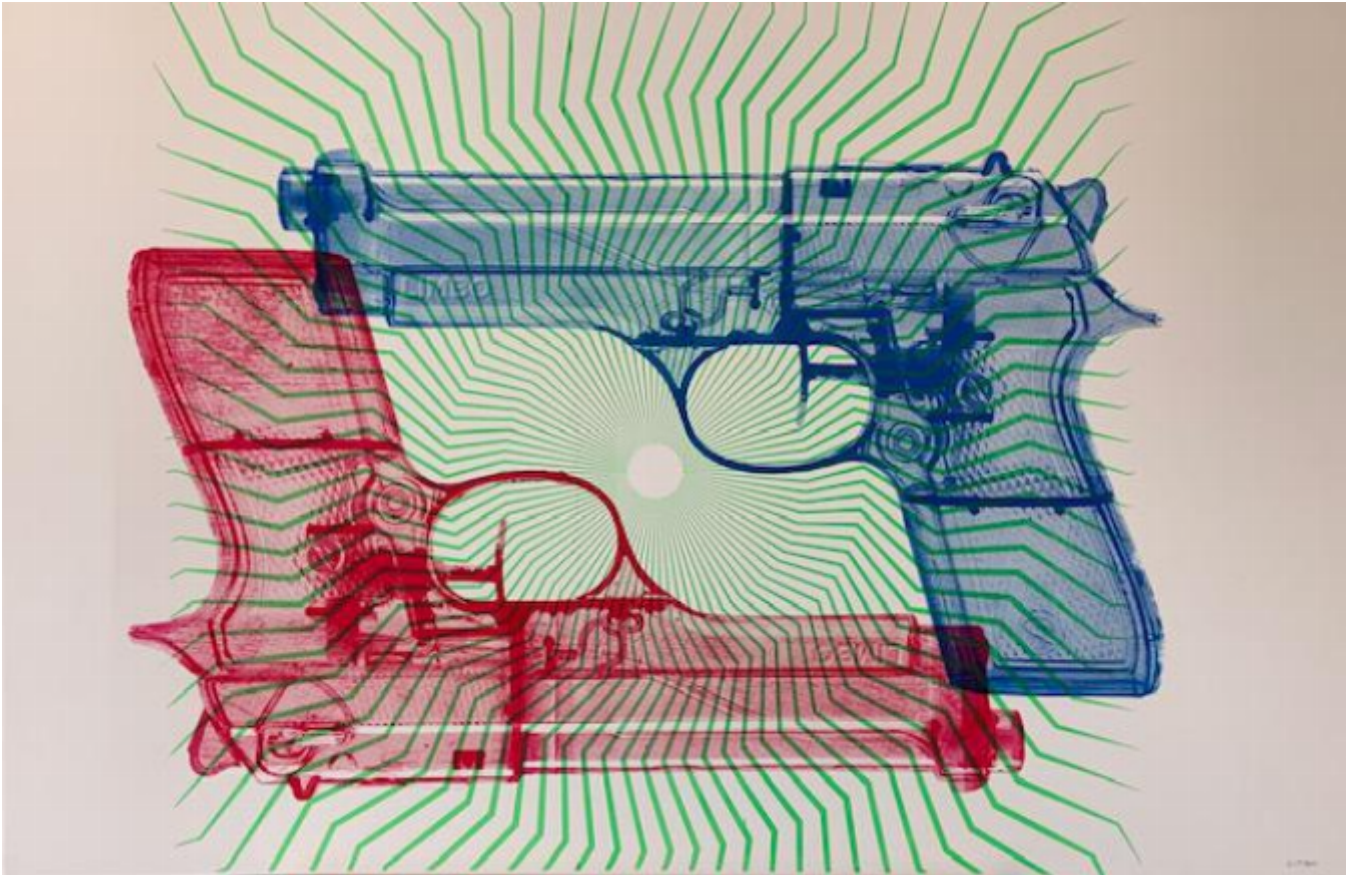

artéria

Blue And Pink Gun

Limbo

CA\$500 + TAX

REF: 16534

Height: 66 cm (26")

Width: 101.5 cm (40")

DESCRIPTION

Blue and Pink Gun