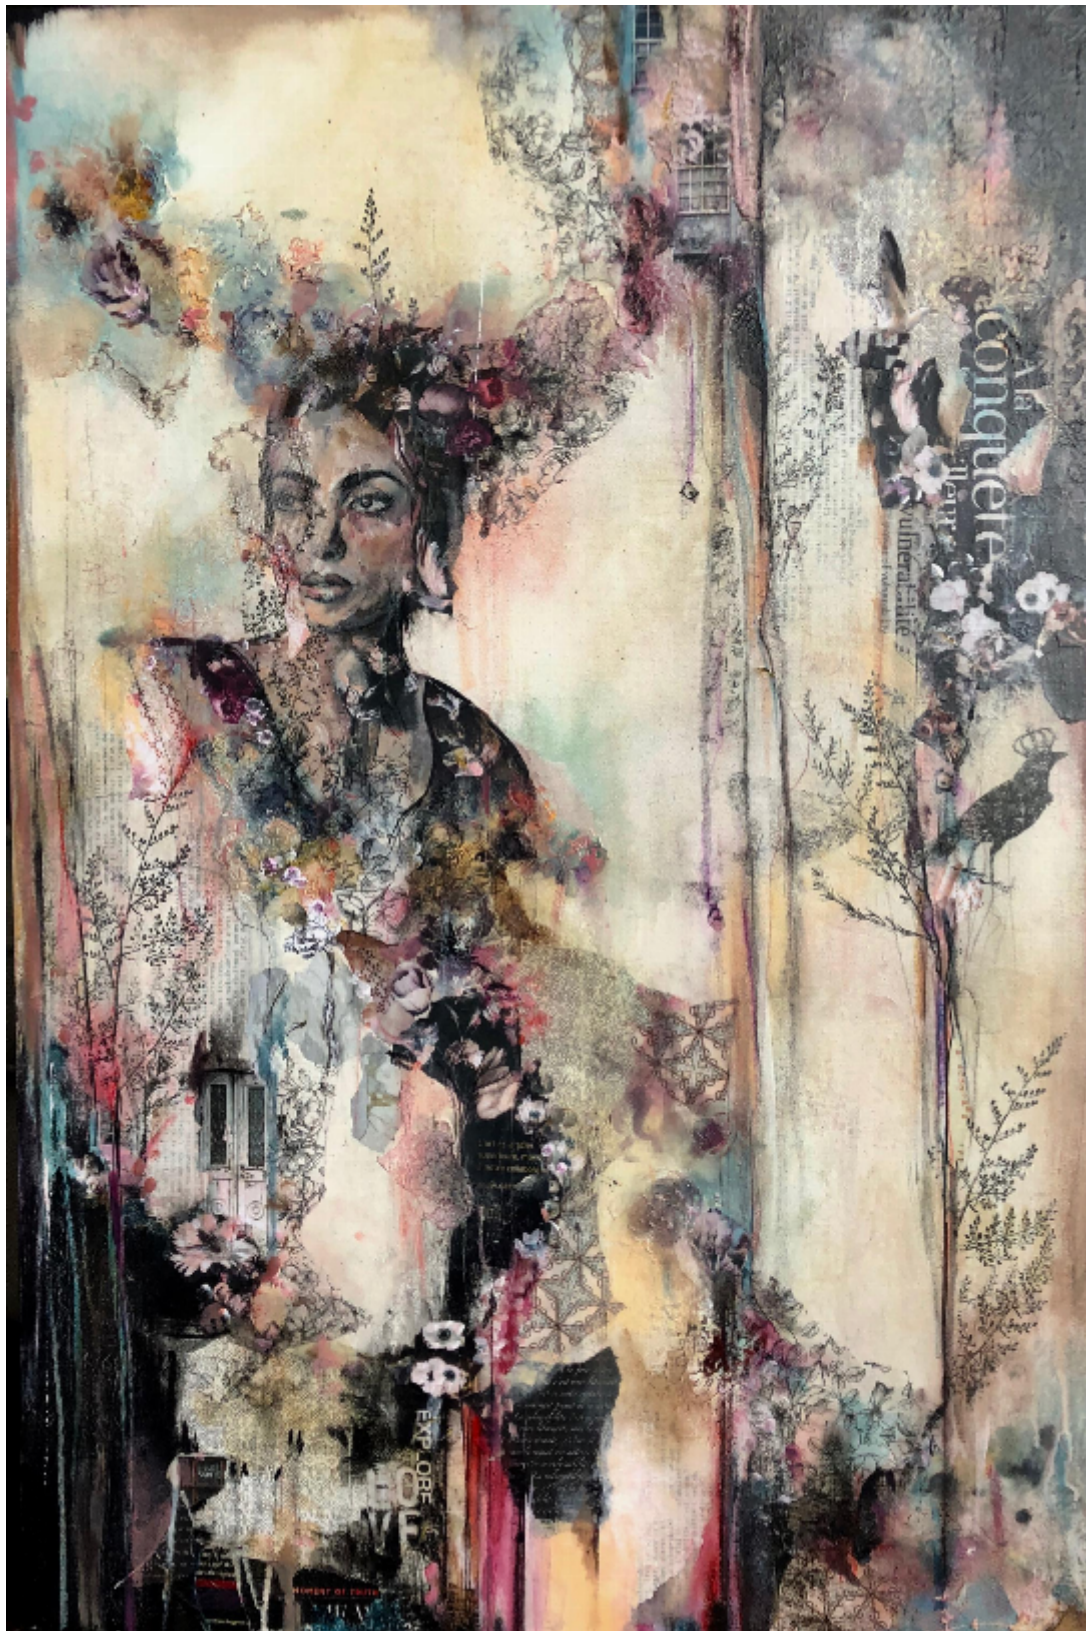

artéria

À la conquête de la vulnérabilité

Marie-Josée Bergeron

Sold

REF: 17496

Height: 91.4 cm (36")

Width: 60.94 cm (24")

## DESCRIPTION

---

2020, Acrylic paint, collages, modeling paste, laces, inks, pastels, pencils colors and mixed medias on canvas