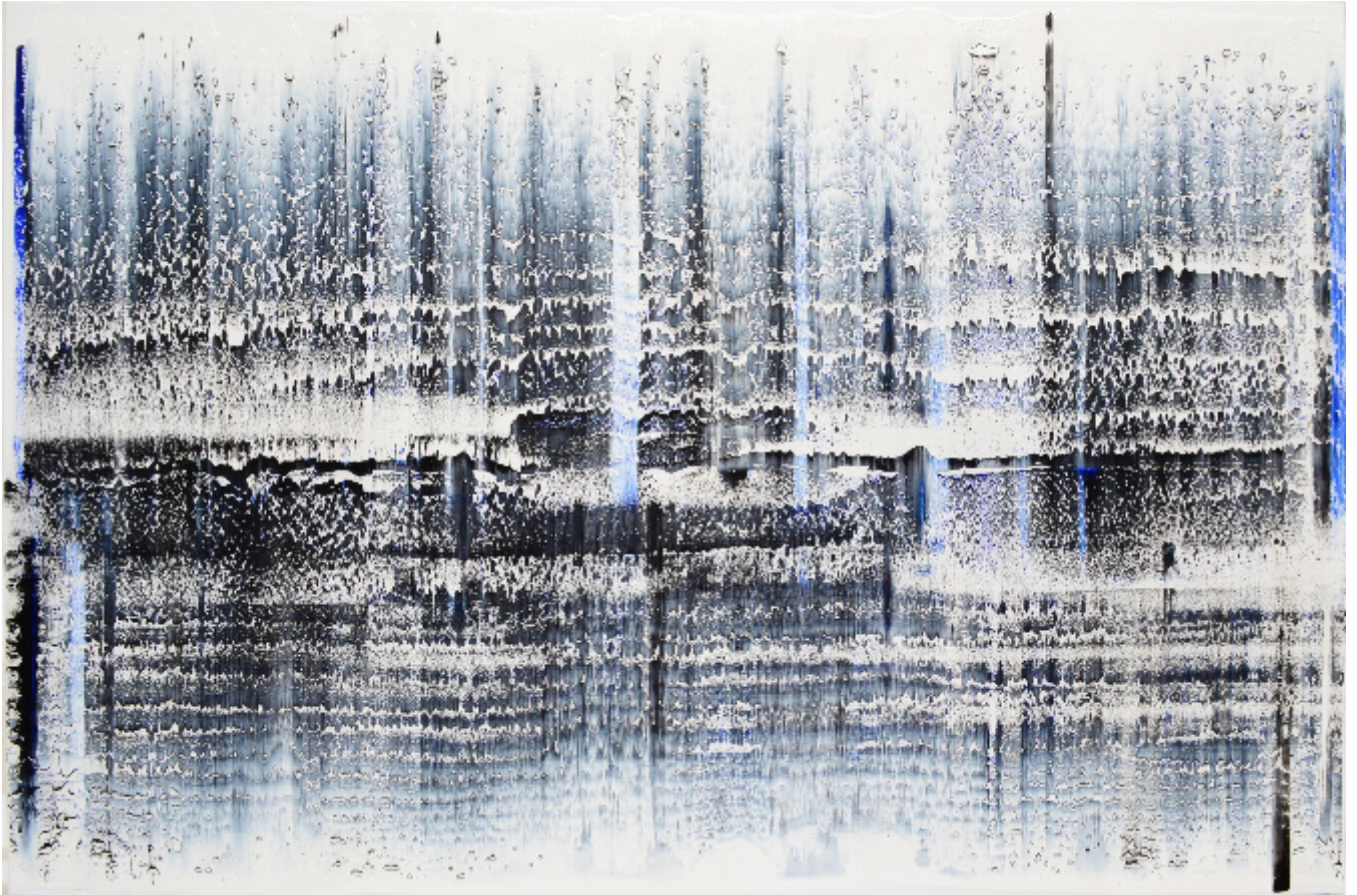

artéria

Solitude

Isabelle Beaubien

CA\$6,300 + TAX

REF: 17786

Height: 121.87 cm (48")

Width: 182.81 cm (72")

DESCRIPTION

Acrylic on canvas - 2022