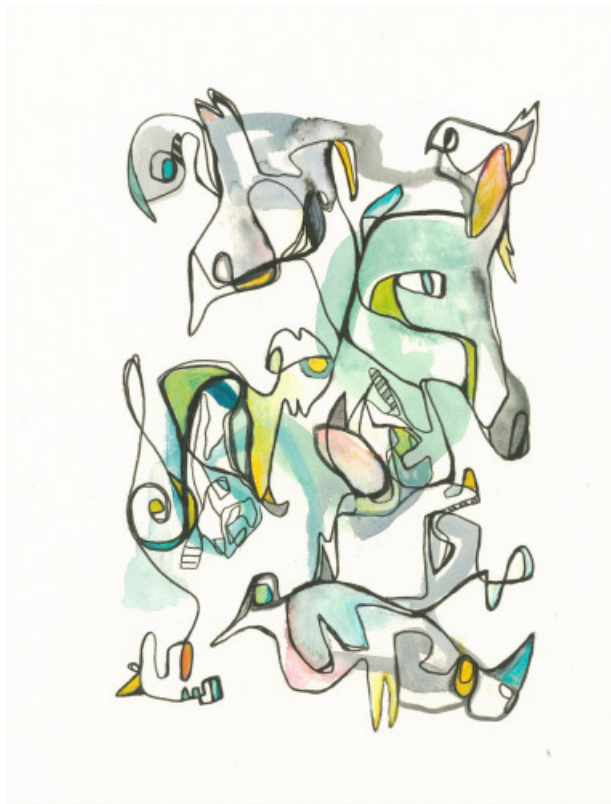

artéria

Eau de vie 09 (encadré)

Carole Arbic

REF: 17099

Height: 39.35 cm (15.5") Width: 29.2 cm (11.5")

Sold

Watercolor and marker on paper, 2021