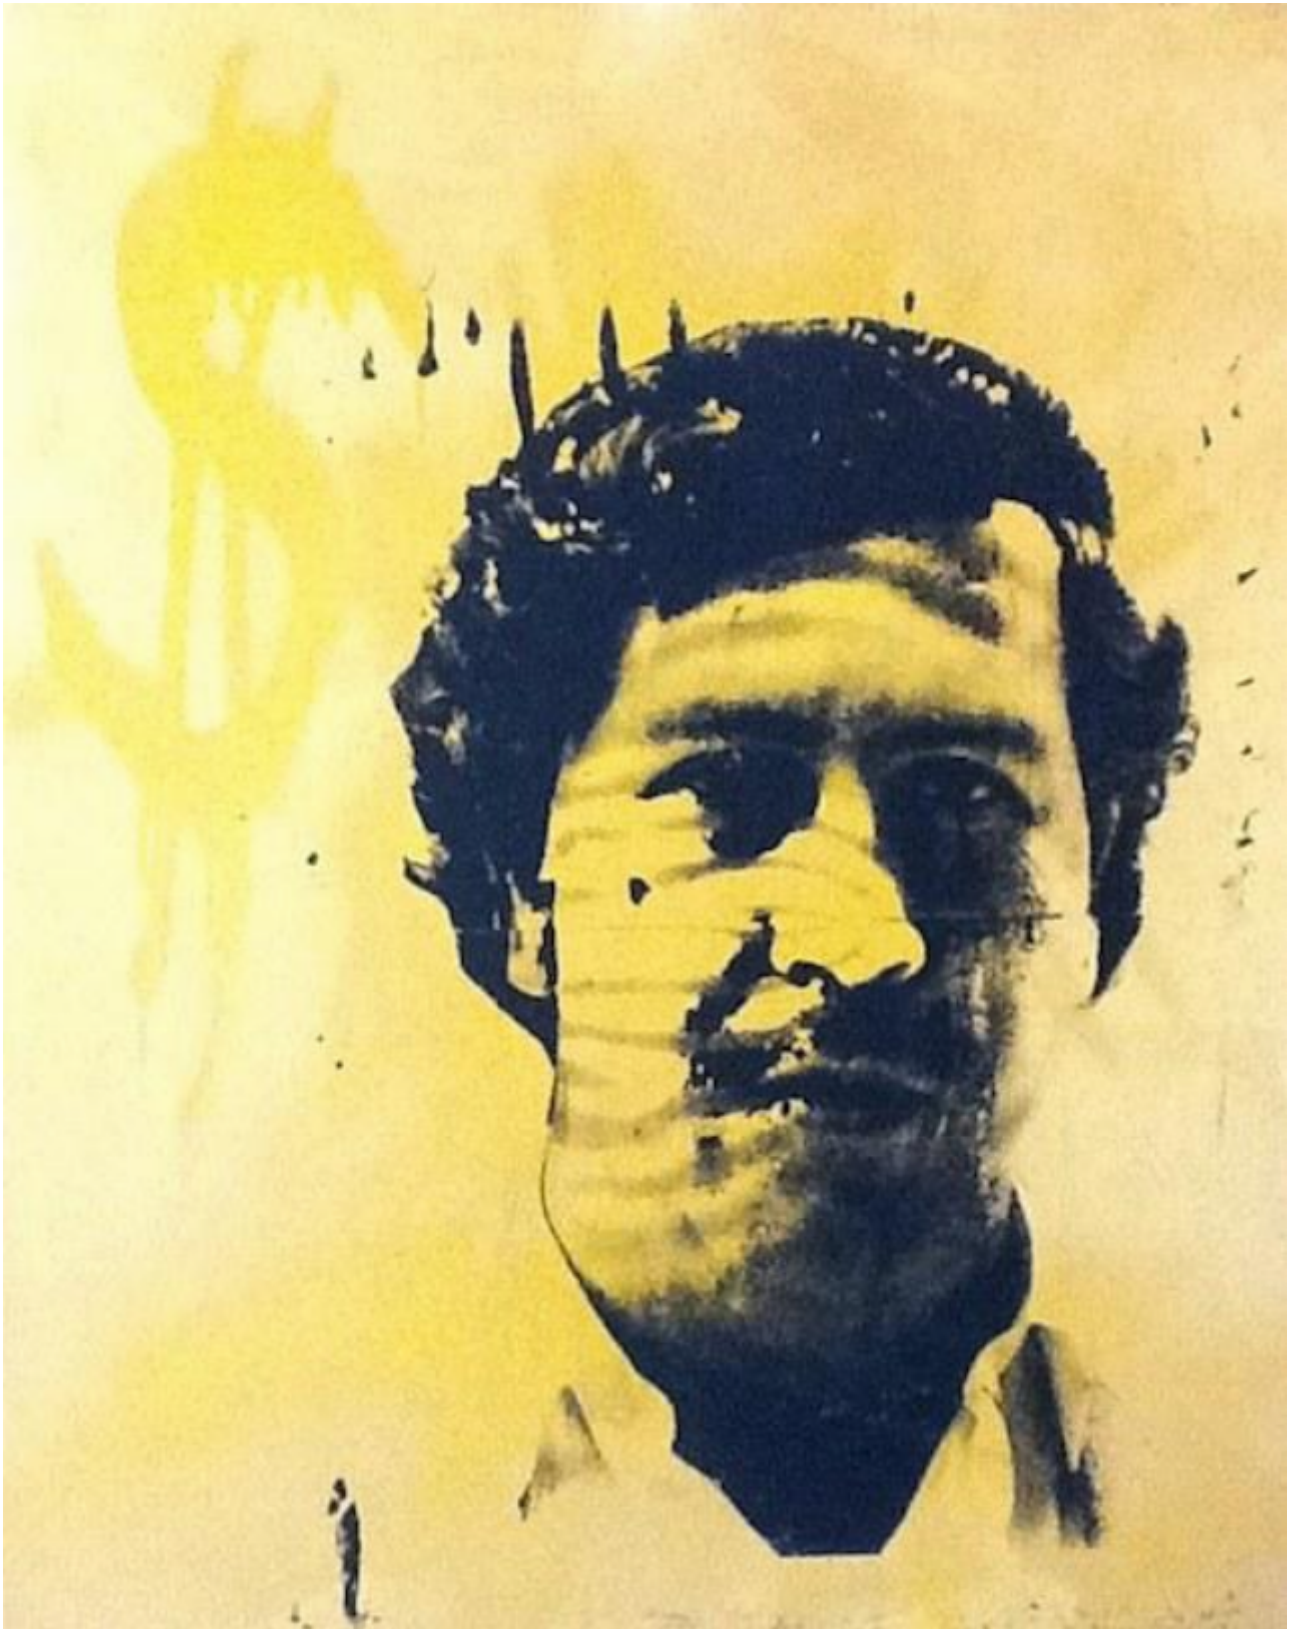

artéria

Gold Pablo  
Christian Dorey

Sold

REF: 11398

Height: 76.5 cm (30.1")

Width: 61 cm (24")