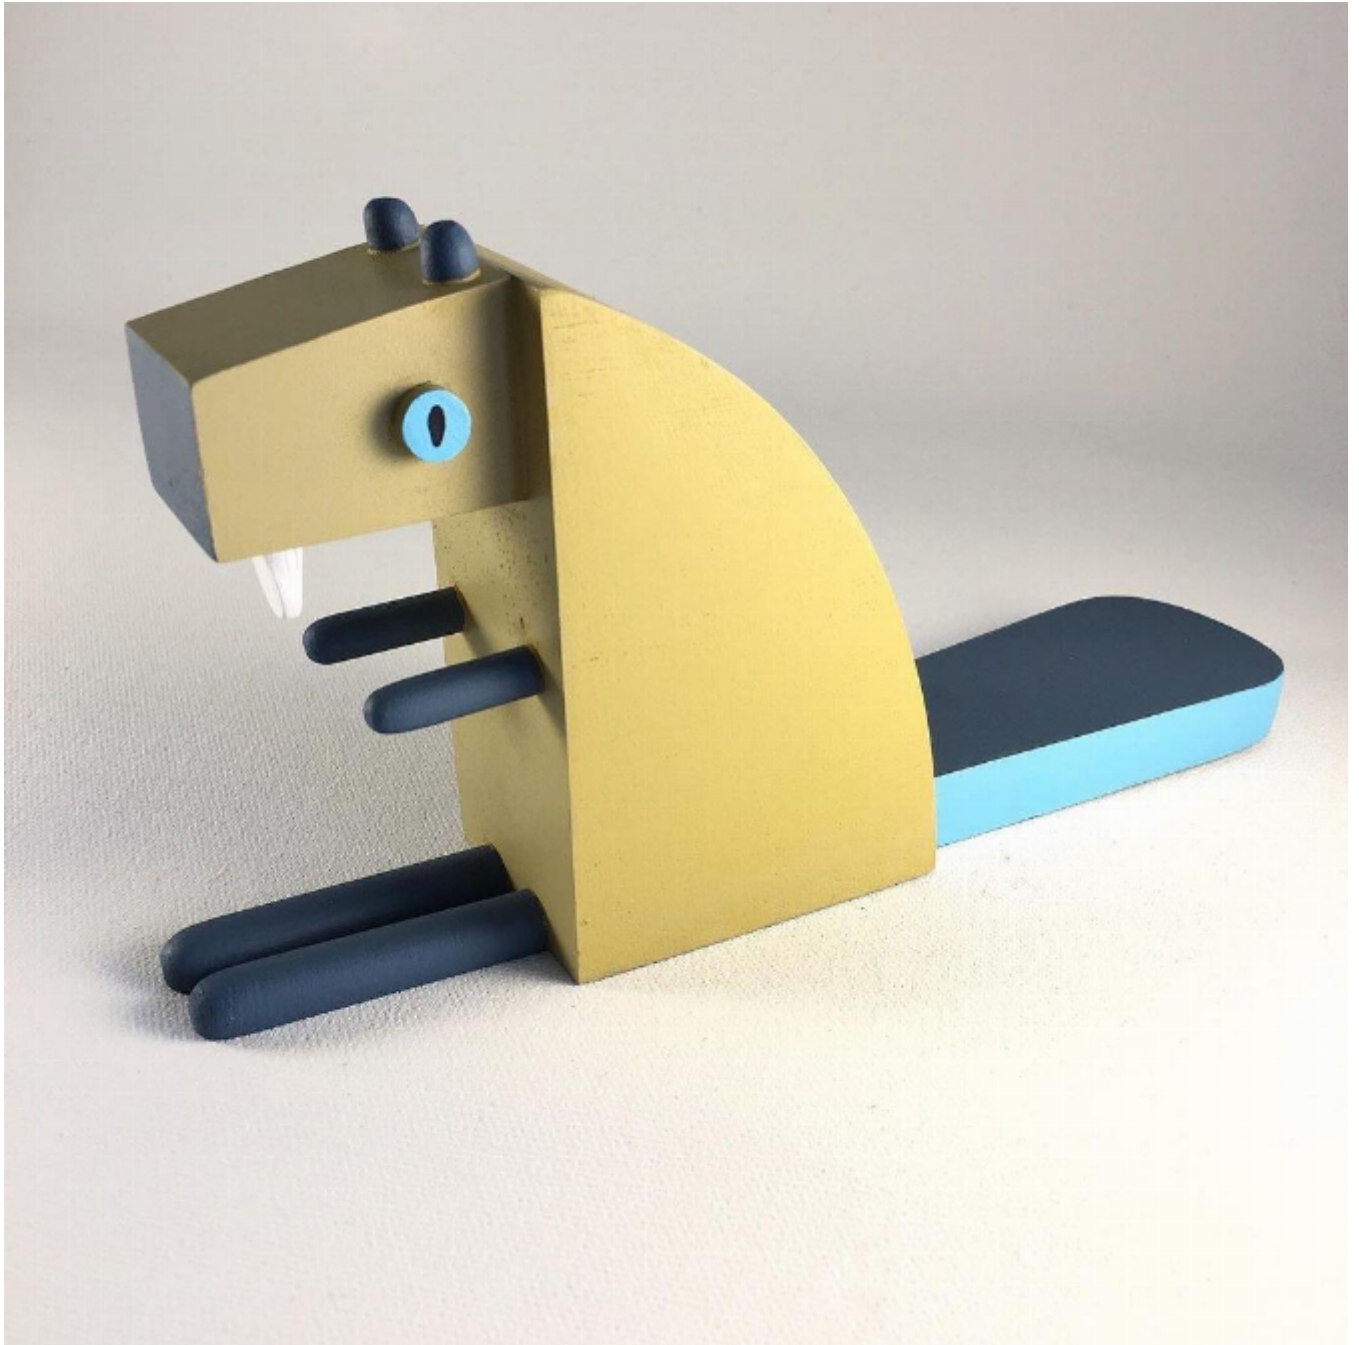

# artéria

Castor doré

Vigg

Sold

REF: 17386

Height: 19 cm (7.5")

Width: 10 cm (3.9")

Depth: 4 cm (1.6")

## DESCRIPTION

---