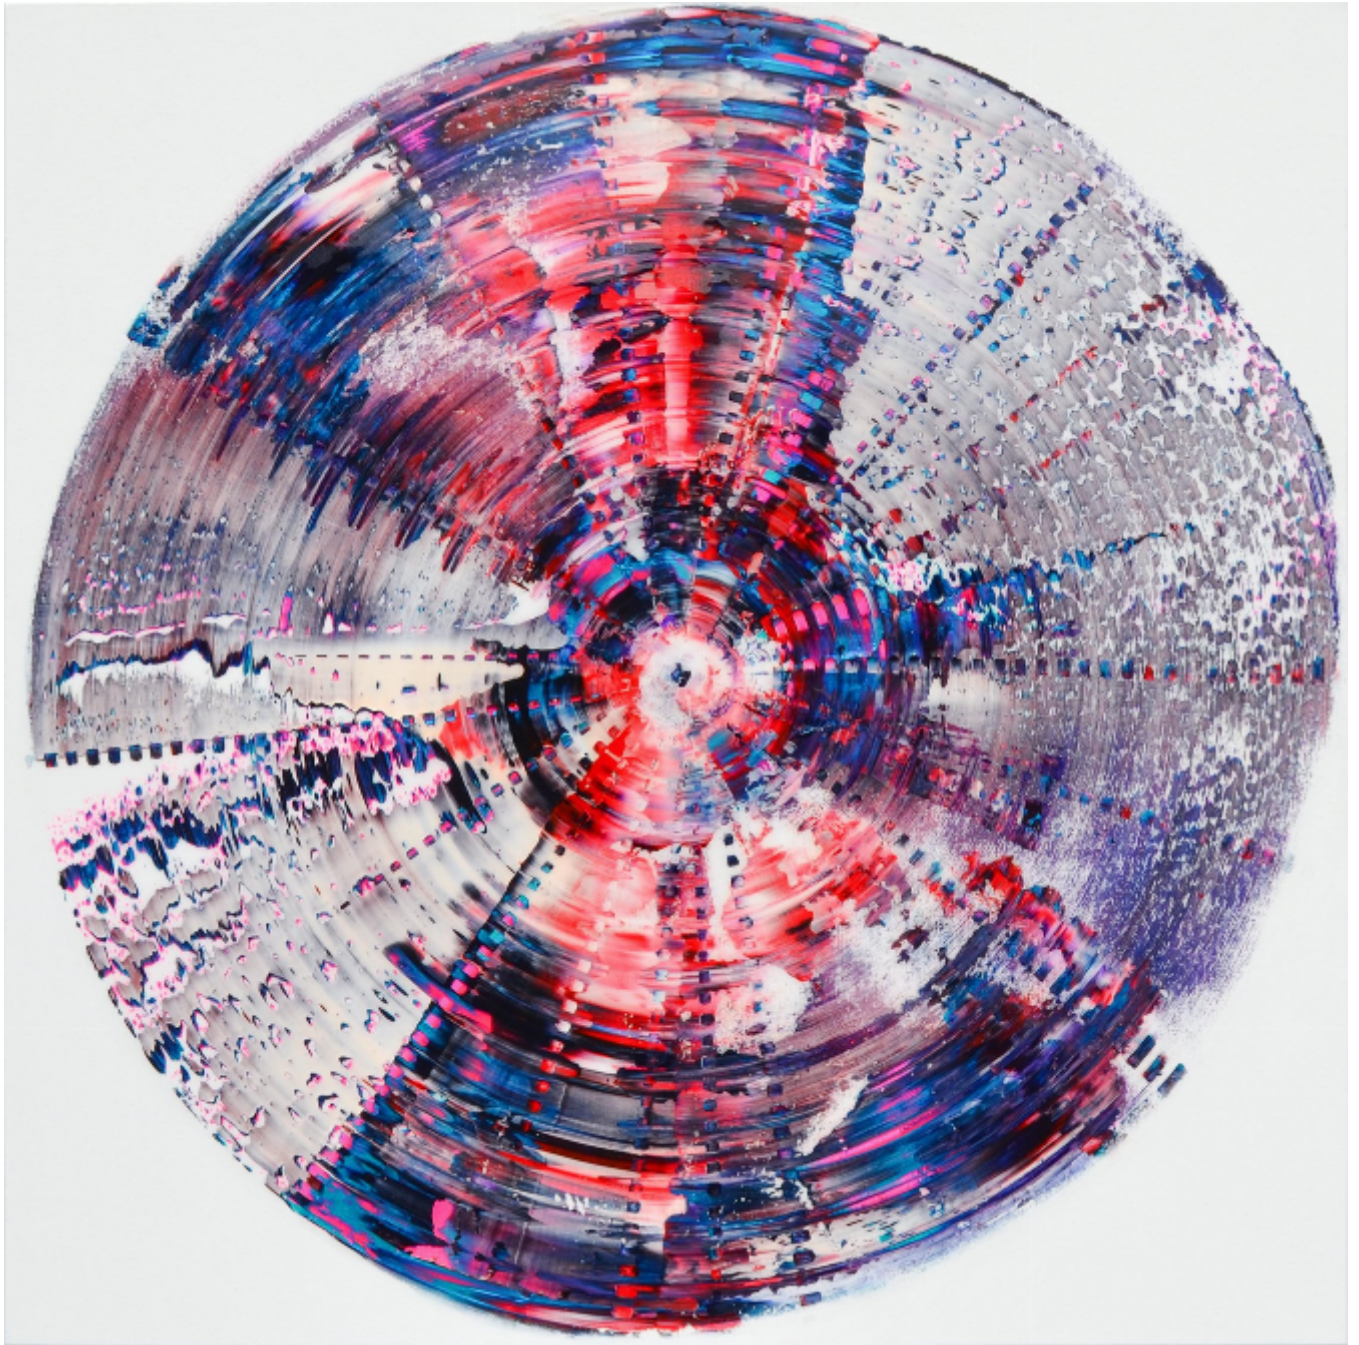

# artéria

Time

Isabelle Beaubien

CA\$3,450 + TAX

REF: 19647

Height: 101.56 cm (40")

Width: 101.56 cm (40")

## DESCRIPTION

---