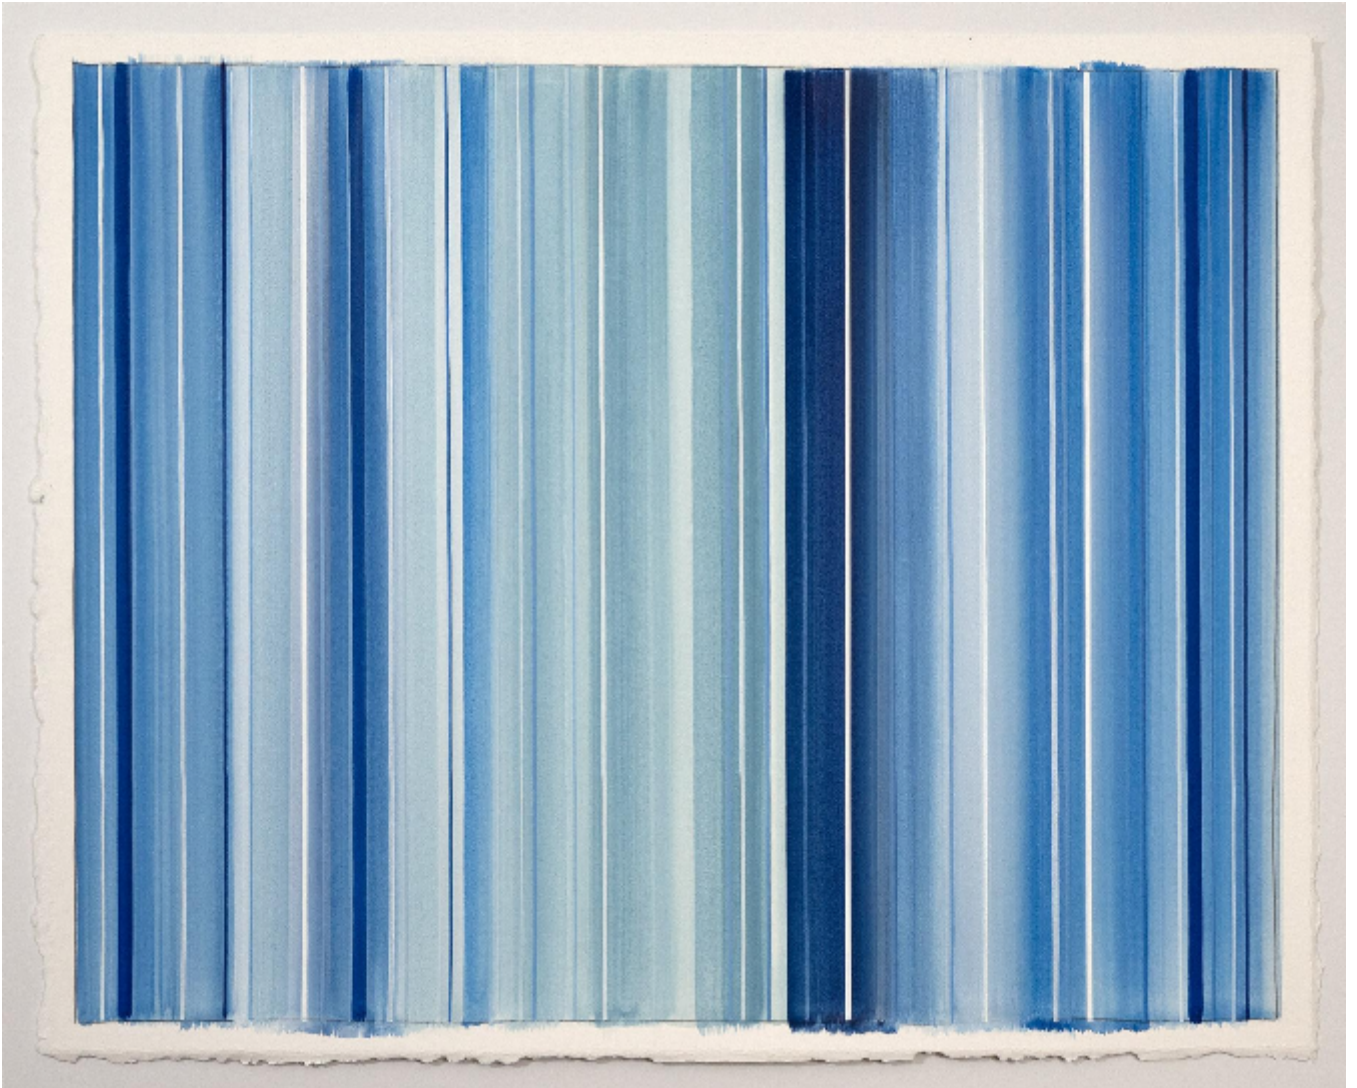

artéria

The dream machine

Matthew Langley

CA\$2,725 + TAX

REF: 16883

Height: 55.86 cm (22")

Width: 76.17 cm (30")

## DESCRIPTION

---

Acrylic on paper