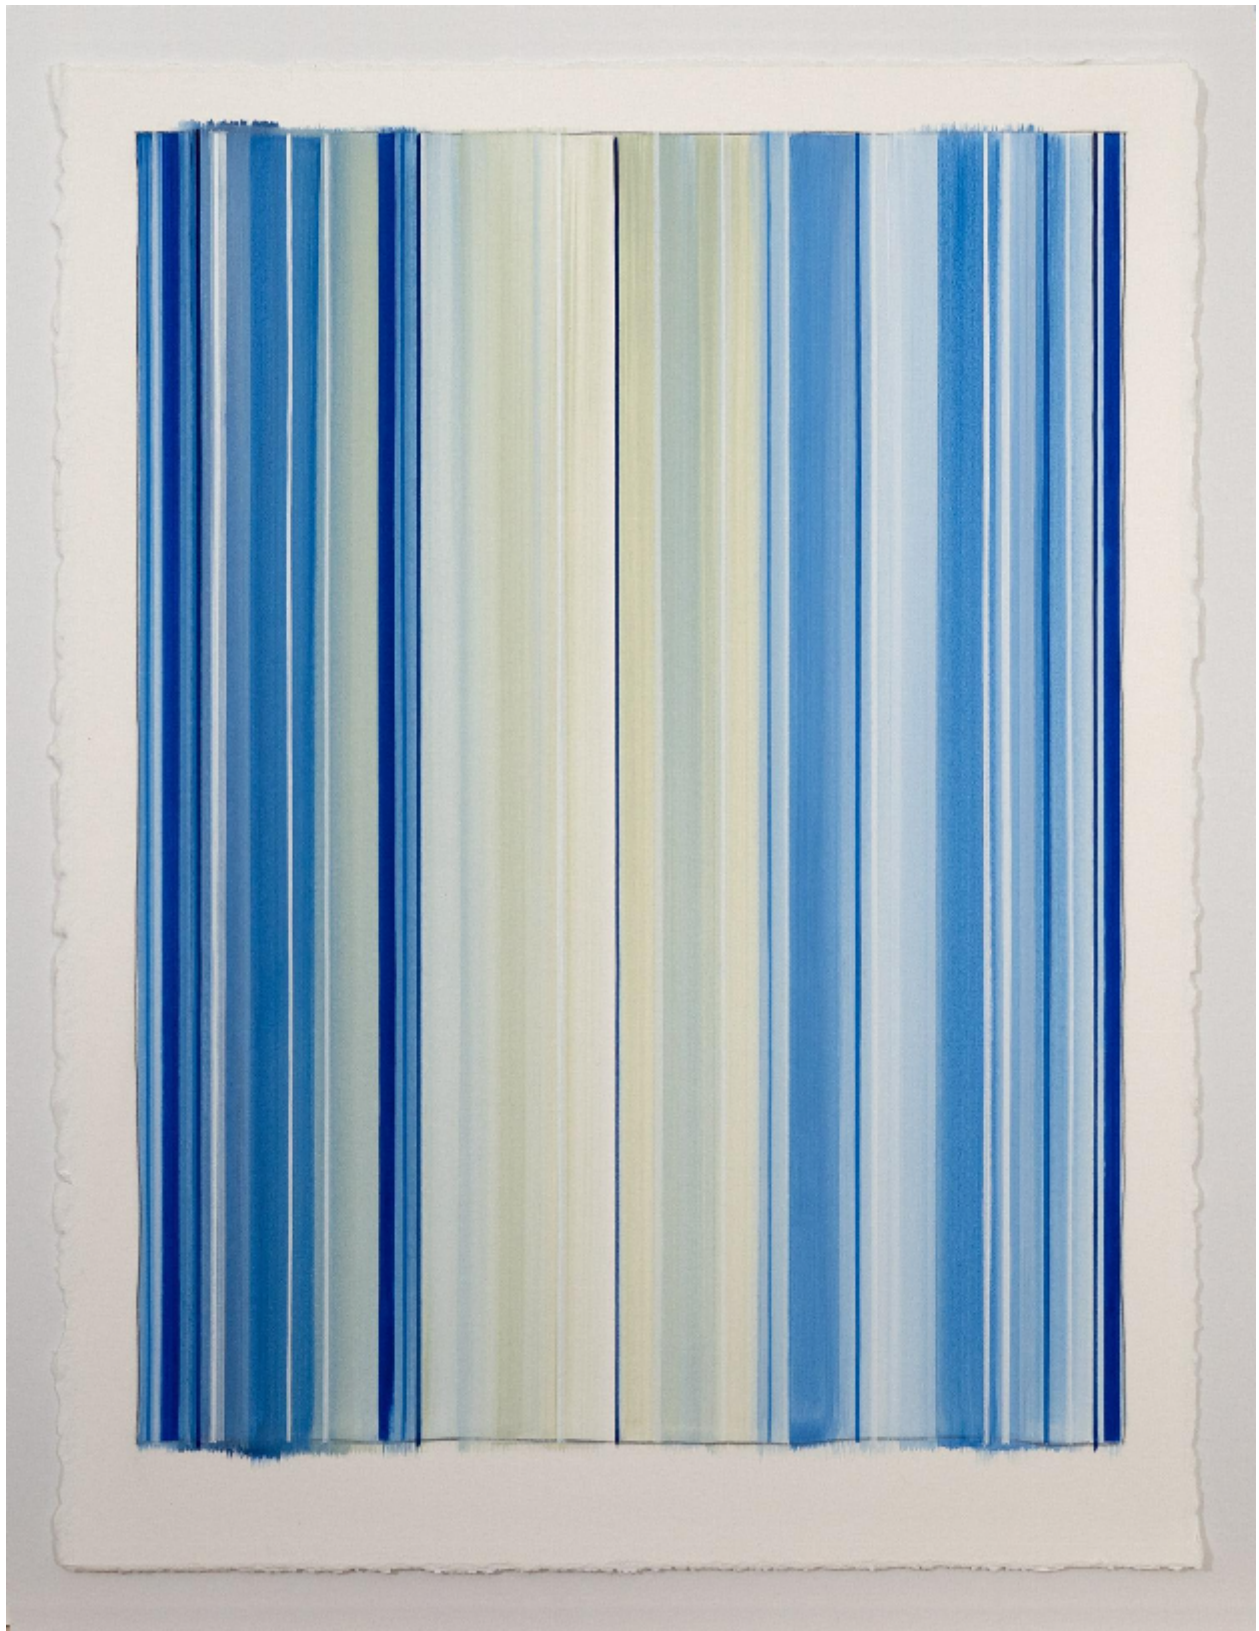

artéria

In spring

Matthew Langley

CA\$2,725 + TAX

REF: 16888

Height: 55.86 cm (22")

Width: 76.17 cm (30")

DESCRIPTION