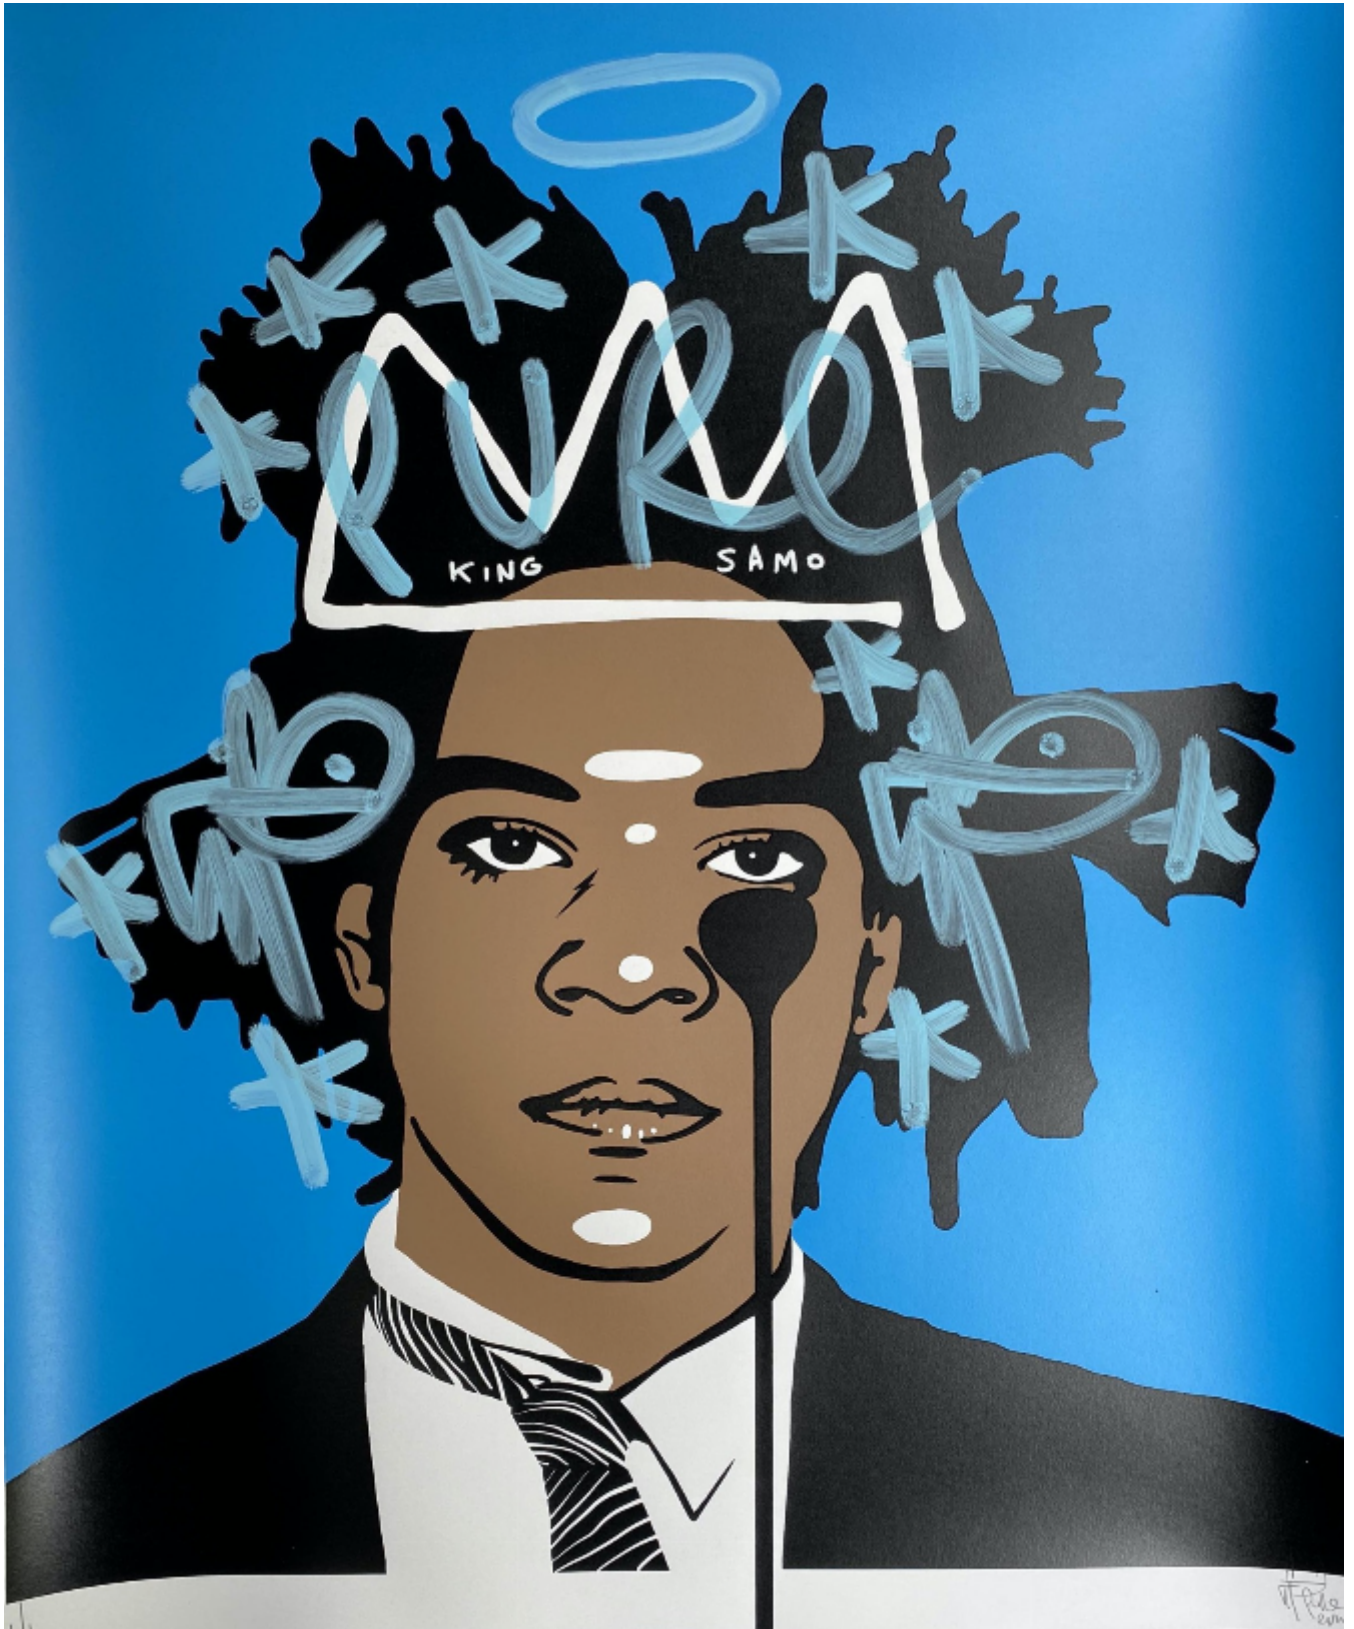

artéria

Handfinished King Samo

"Pure Evil"

CA\$1,020 + TAX

REF: 17672

Height: 85 cm (33.5")

Width: 70 cm (27.6")

## DESCRIPTION