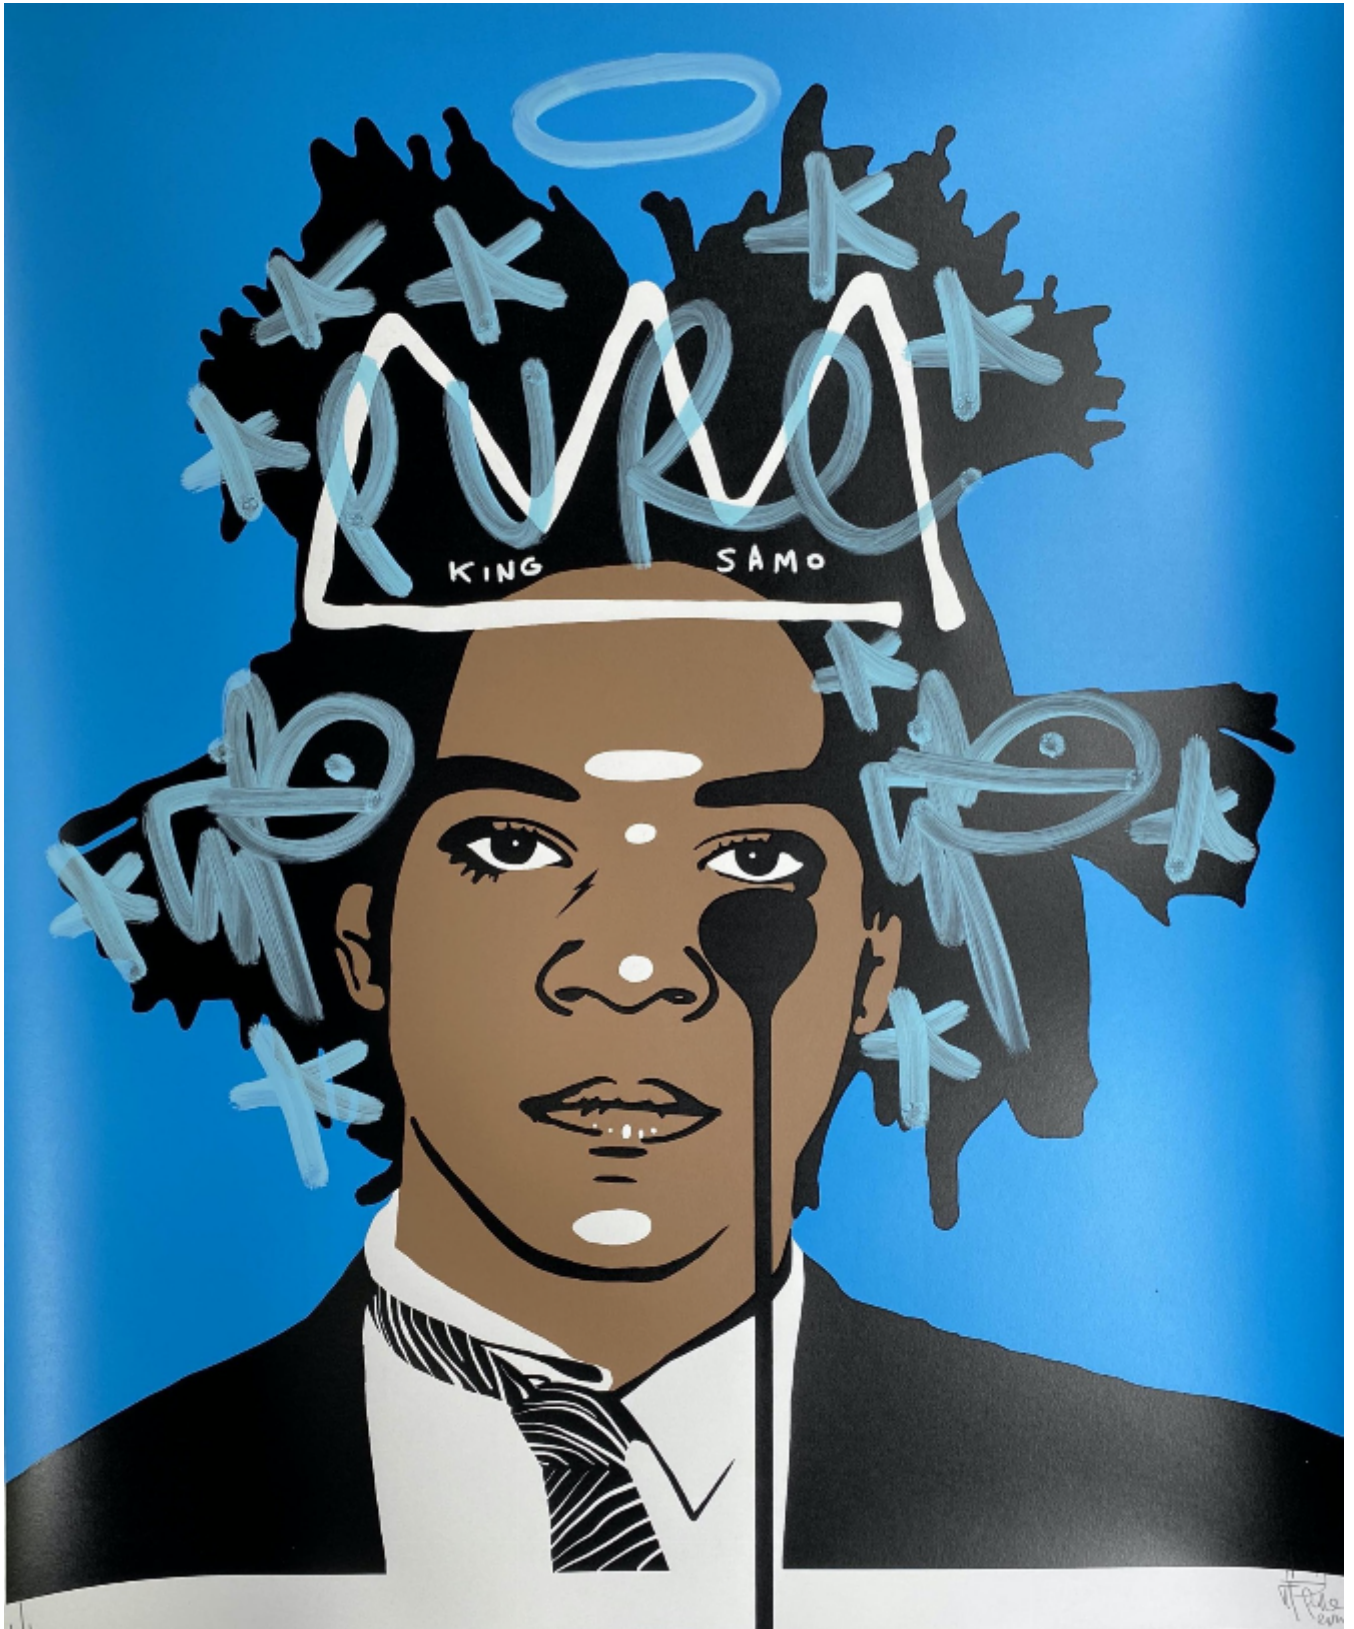

# artéria

Handfinished King Samo

"Pure Evil"

CA\$1,115 + TAX

REF: 17672

Height: 85 cm (33.5")

Width: 70 cm (27.6")

DESCRIPTION