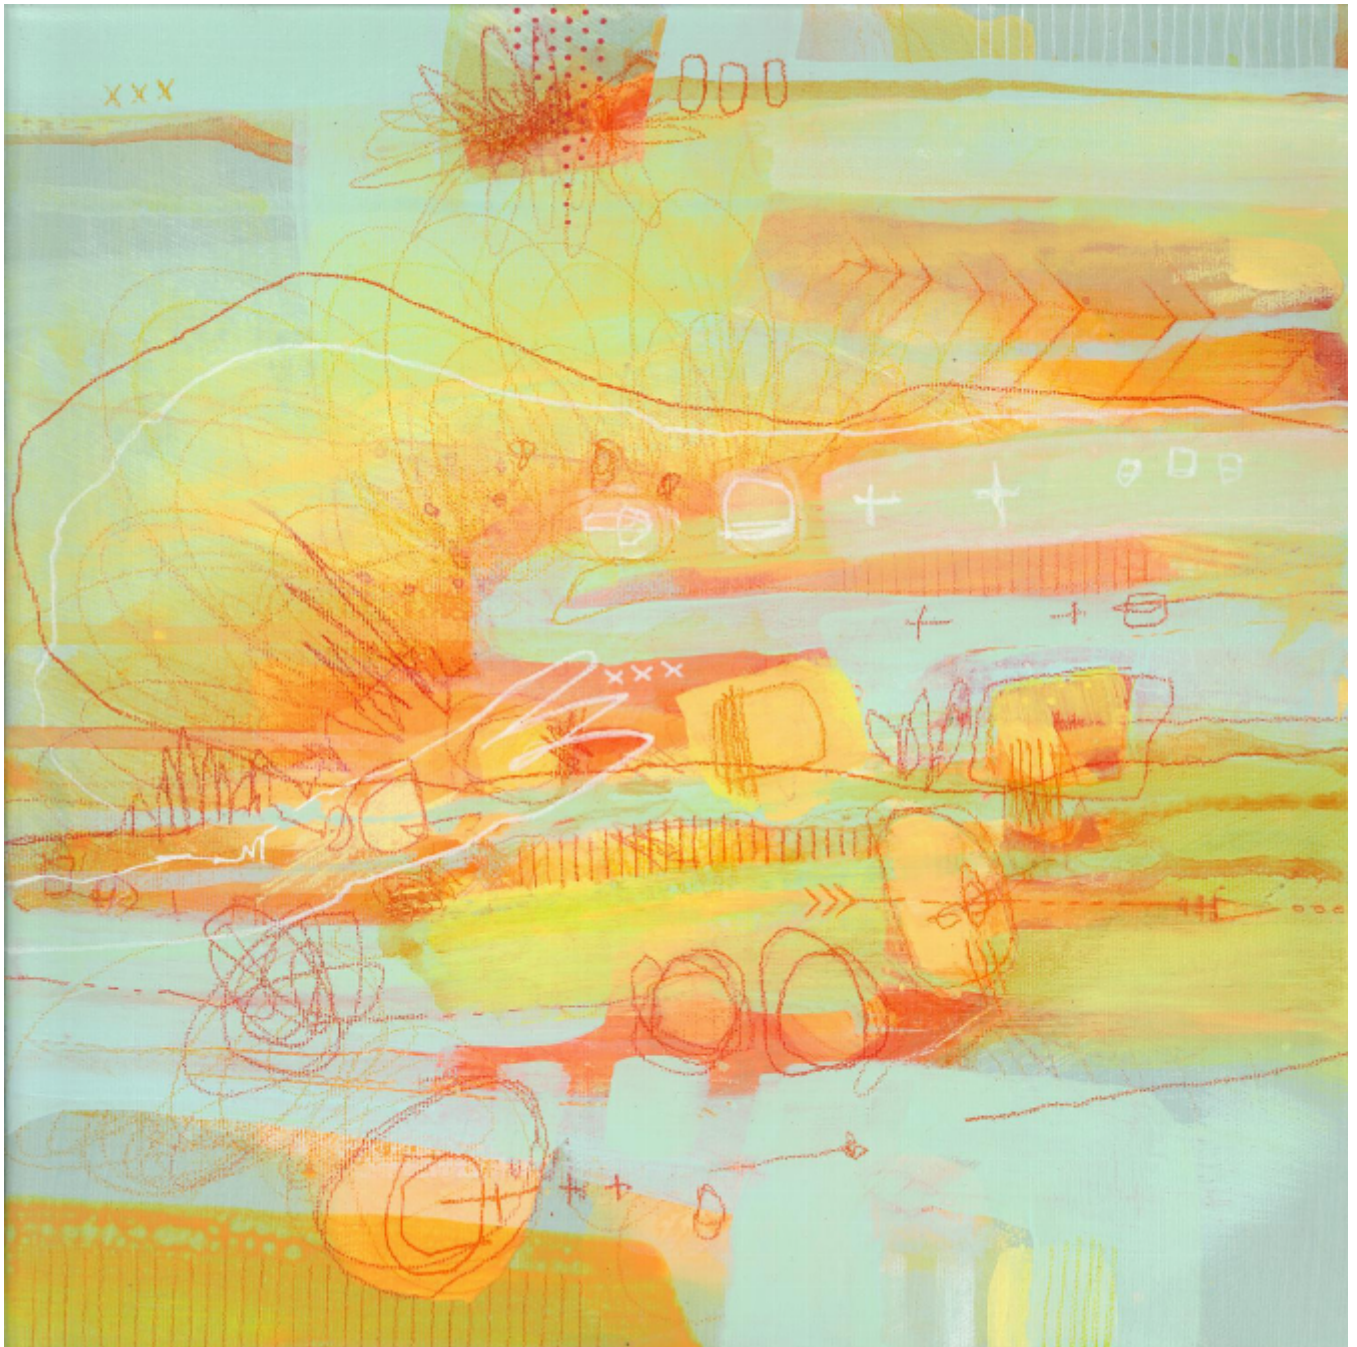

artéria

Beyond the rainbow Orange

Marie-Ève Lachance

CA\$330 + TAX

REF: 19704

Height: 30.47 cm (12")

Width: 30.47 cm (12")

DESCRIPTION

Série de 6 artworks on 12" X 12"