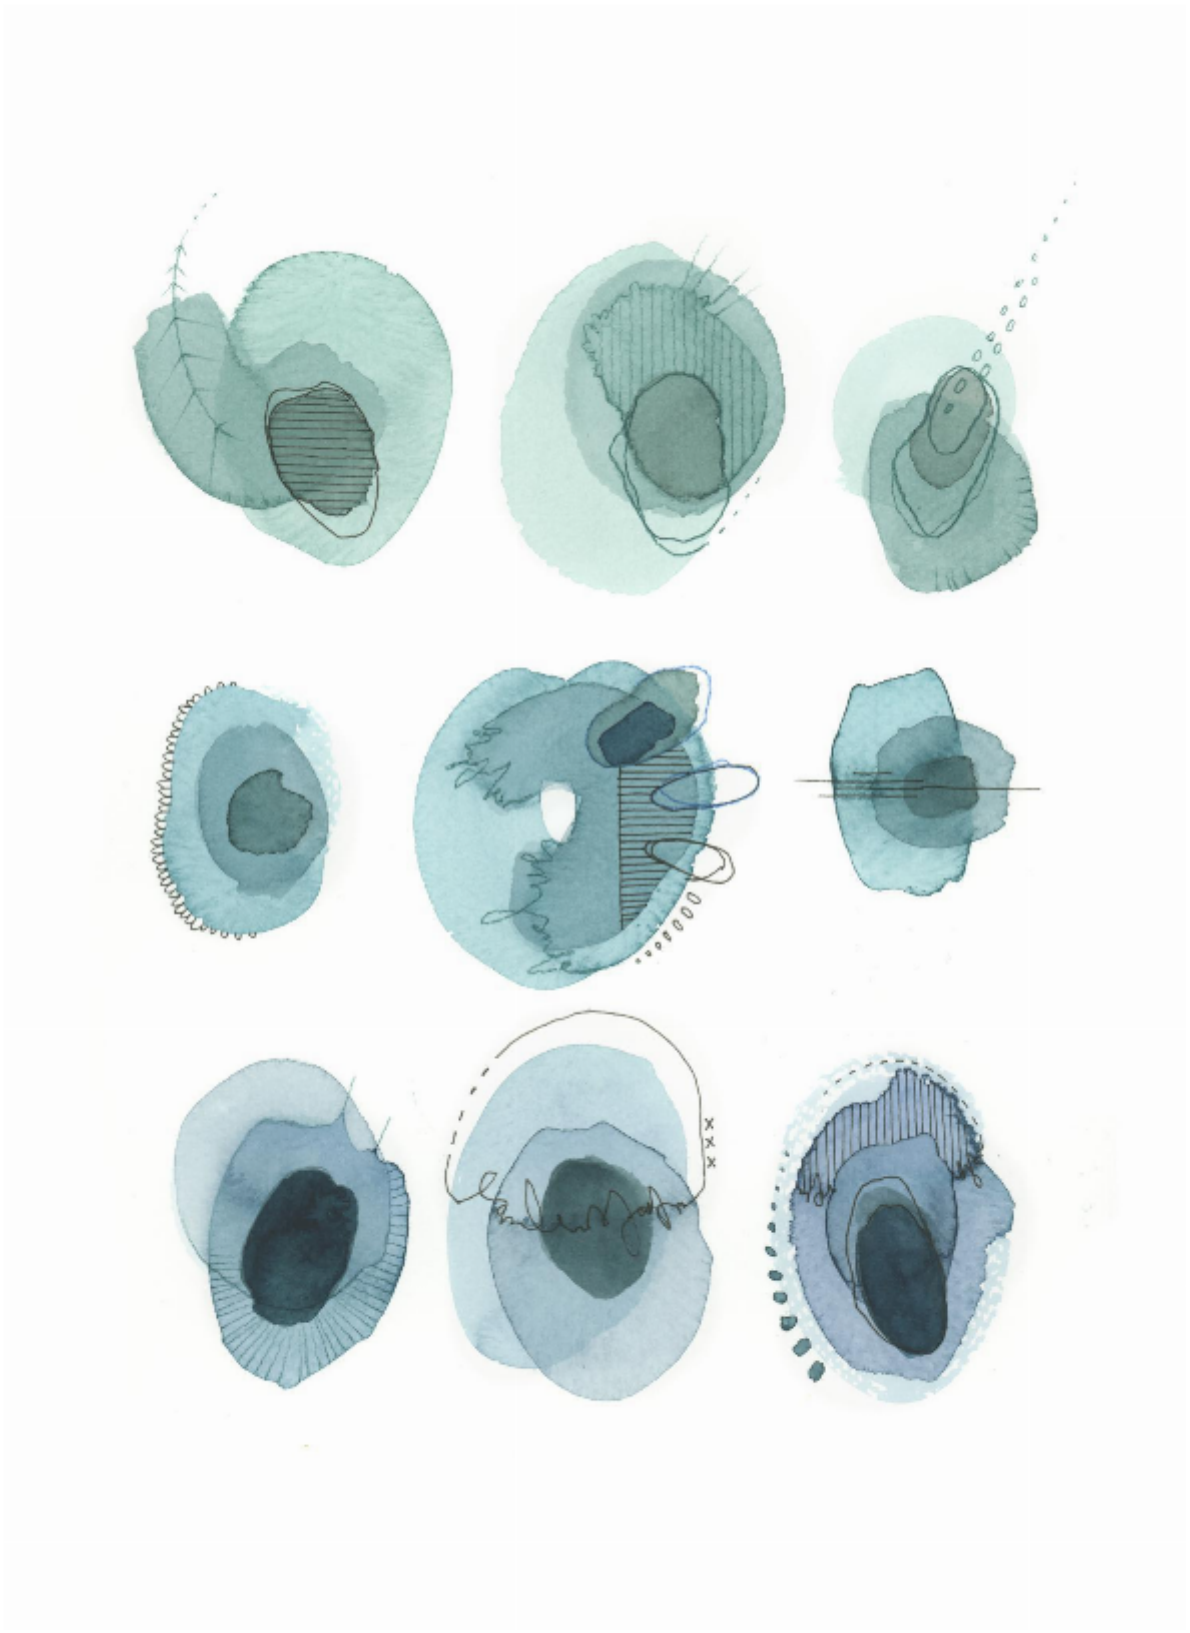

artéria

Abstraction no9

Renée Ève

CA\$210 + TAX

REF: 19718

Height: 27.93 cm (11")

Width: 35.55 cm (14")

DESCRIPTION

Watercolor framed 2024