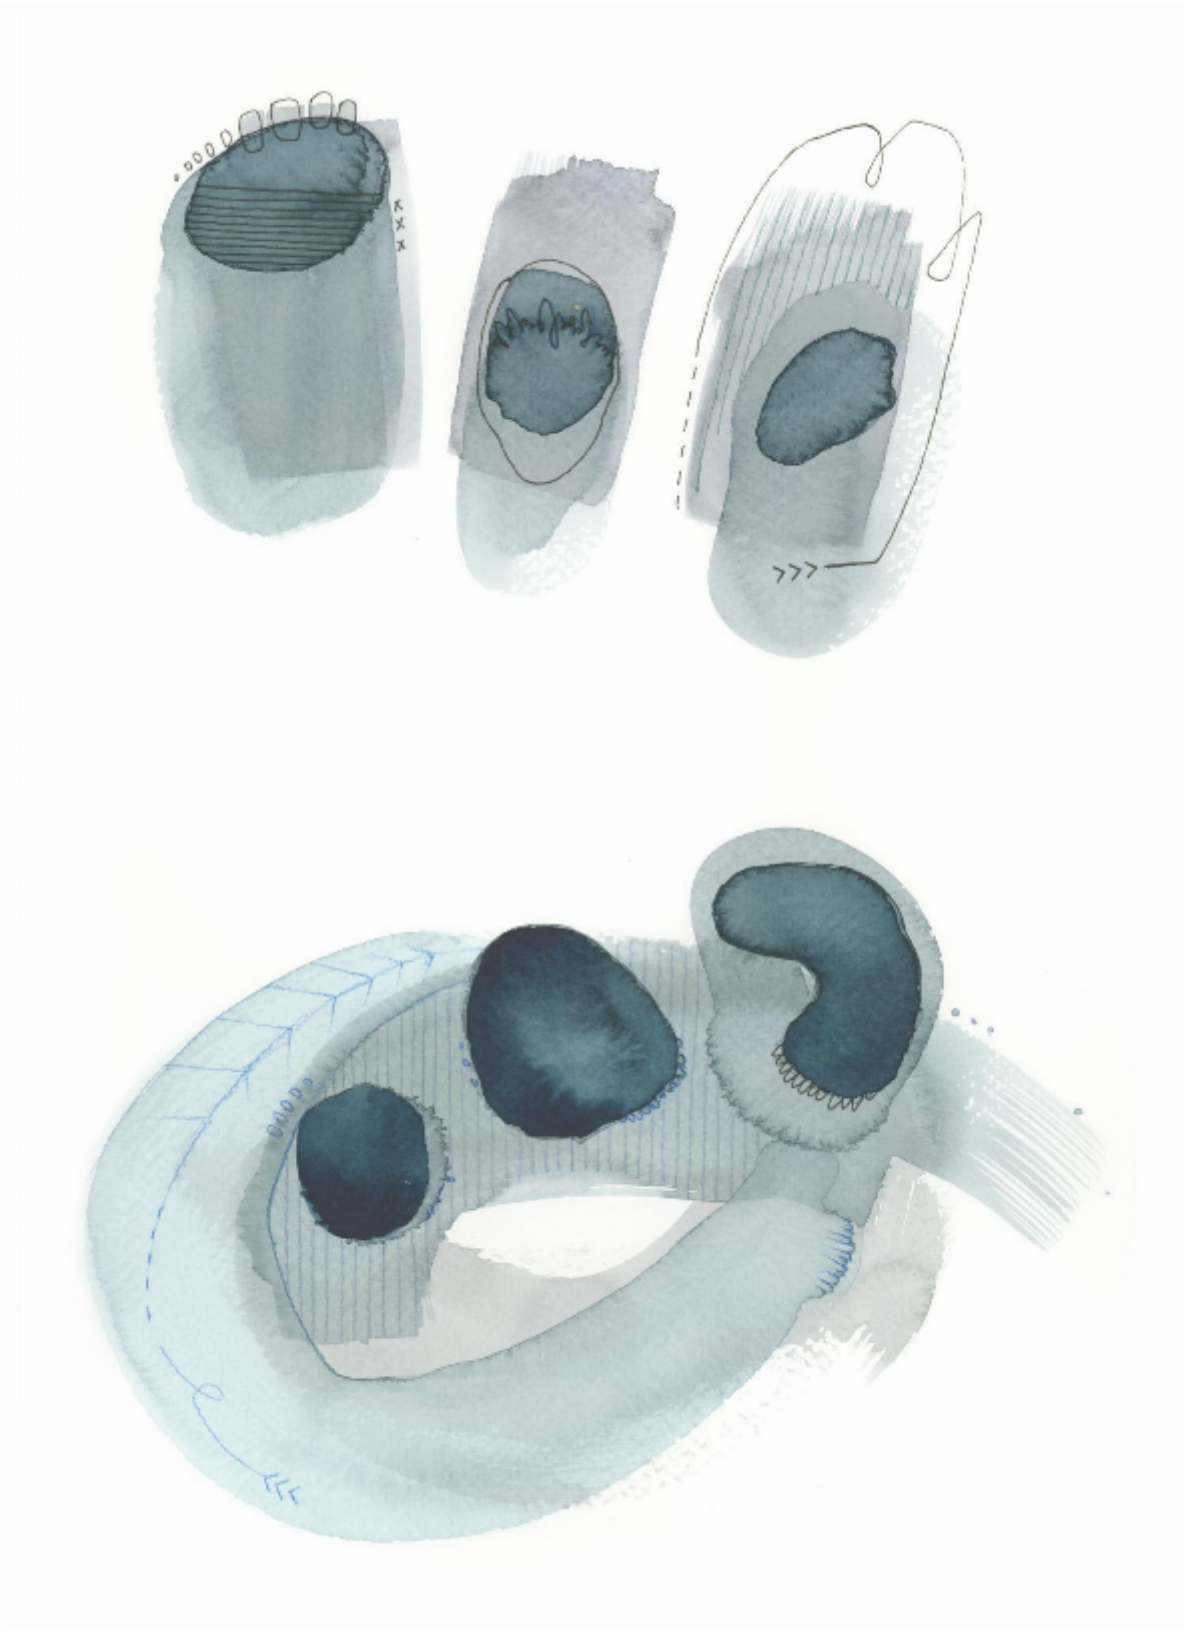

artéria

Abstraction no8

Renée Ève

CA\$210 + TAX

REF: 19717

Height: 27.93 cm (11")

Width: 35.55 cm (14")

## DESCRIPTION

---

Watercolor framed 2024