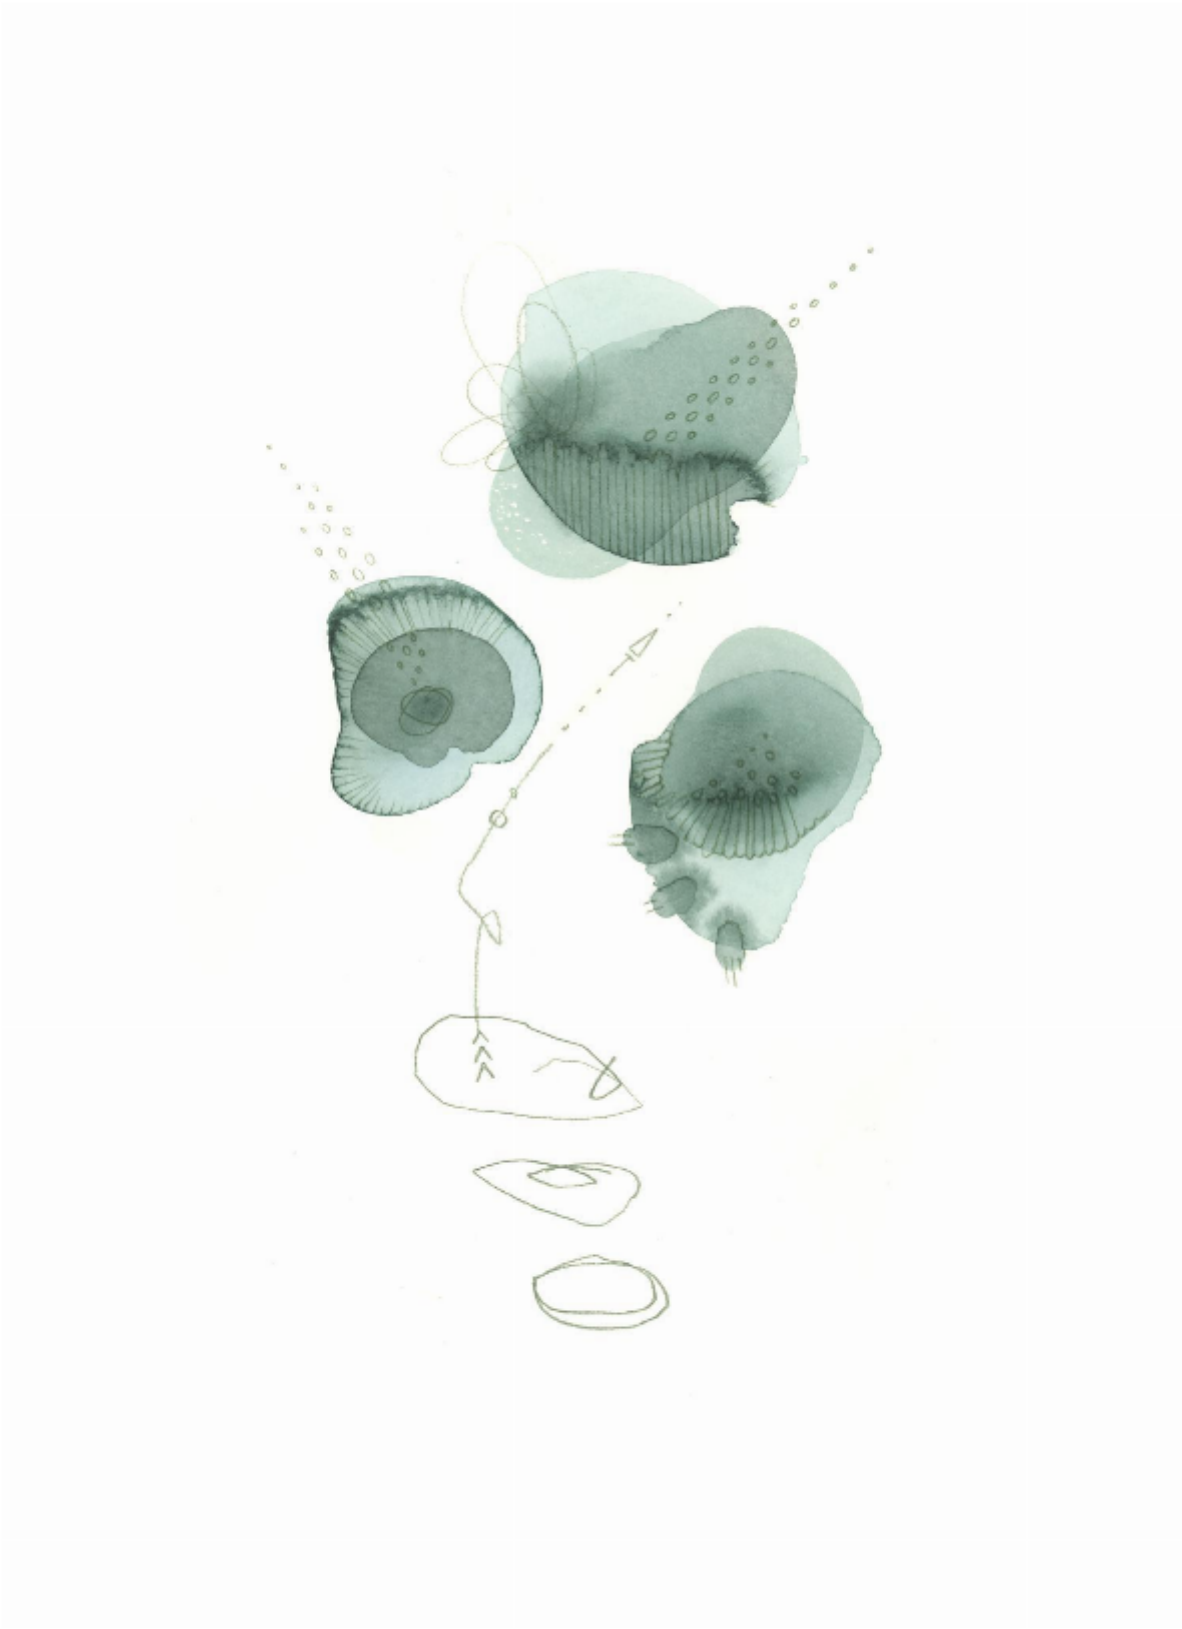

artéria

Abstraction no6

Renée Ève

CA\$210 + TAX

REF: 19714

Height: 27.93 cm (11")

Width: 35.55 cm (14")

DESCRIPTION

Watercolor framed 2024