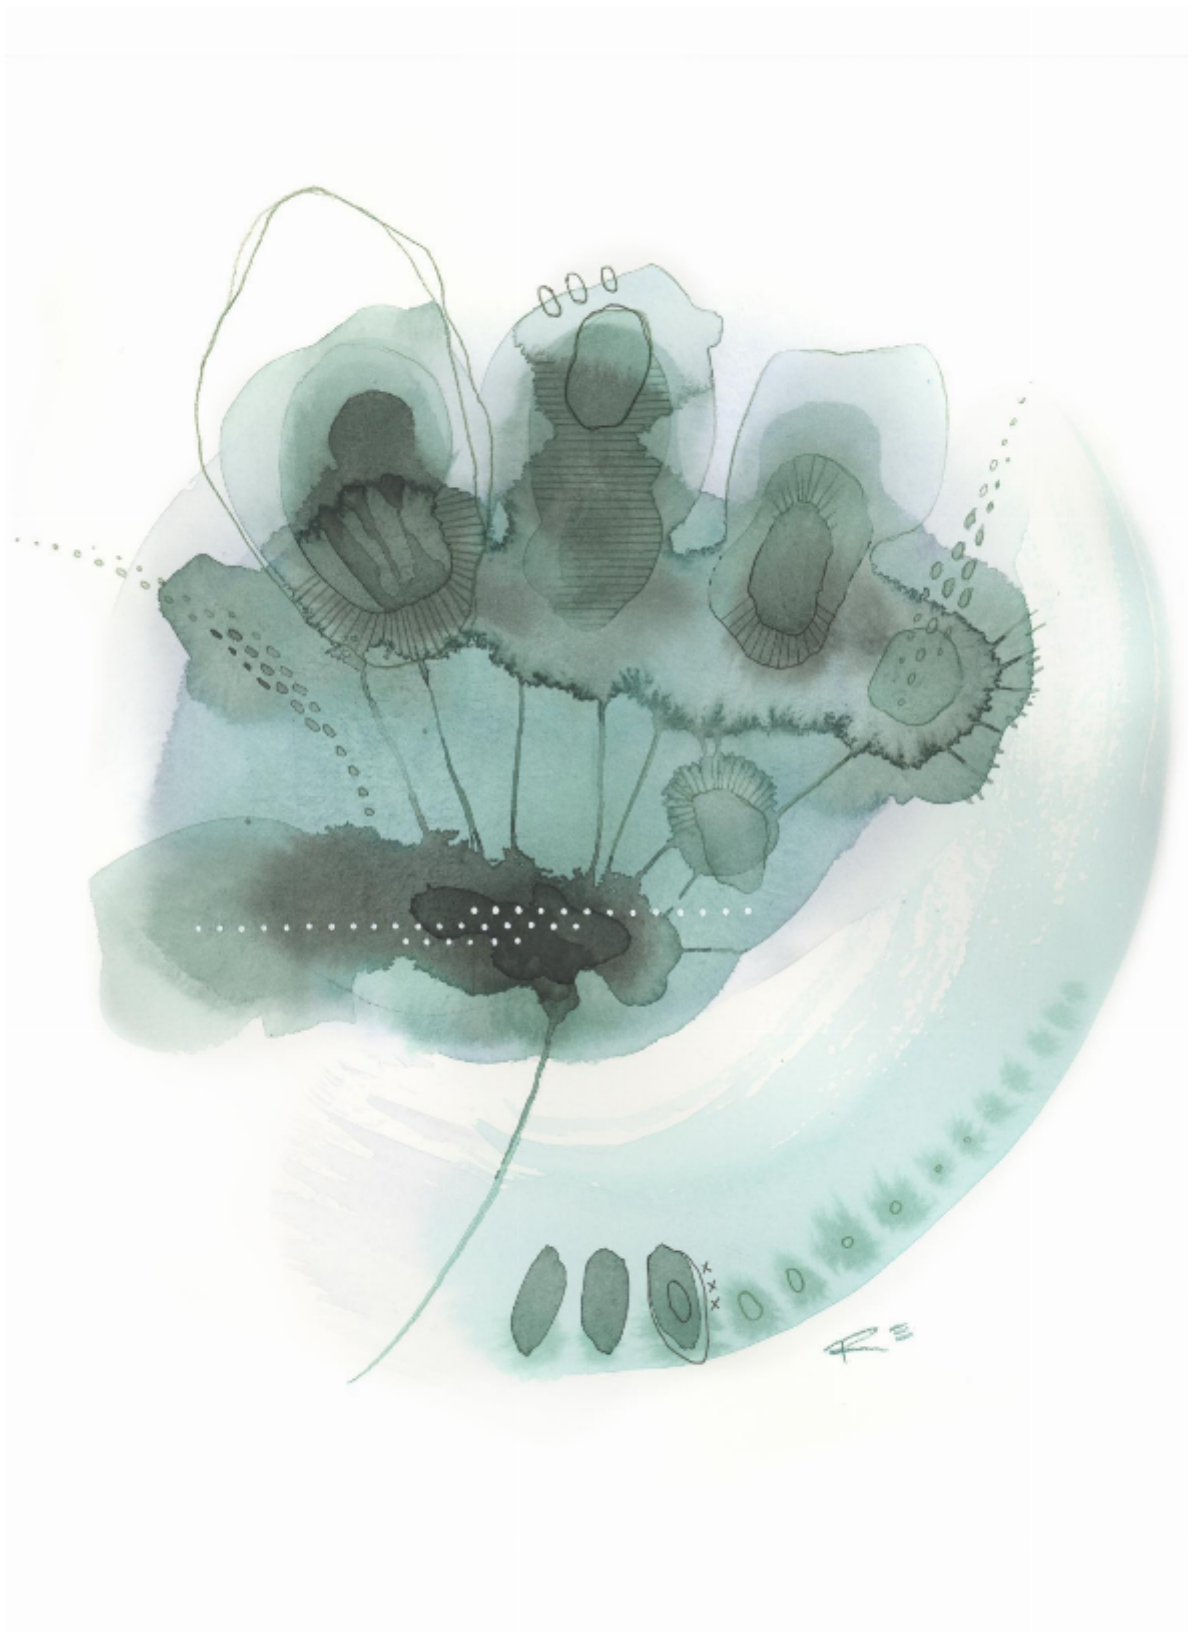

artéria

Abstraction no4

Renée Ève

CA\$210 + TAX

REF: 19712

Height: 27.93 cm (11")

Width: 35.55 cm (14")

## DESCRIPTION

---

Watercolor framed 2024