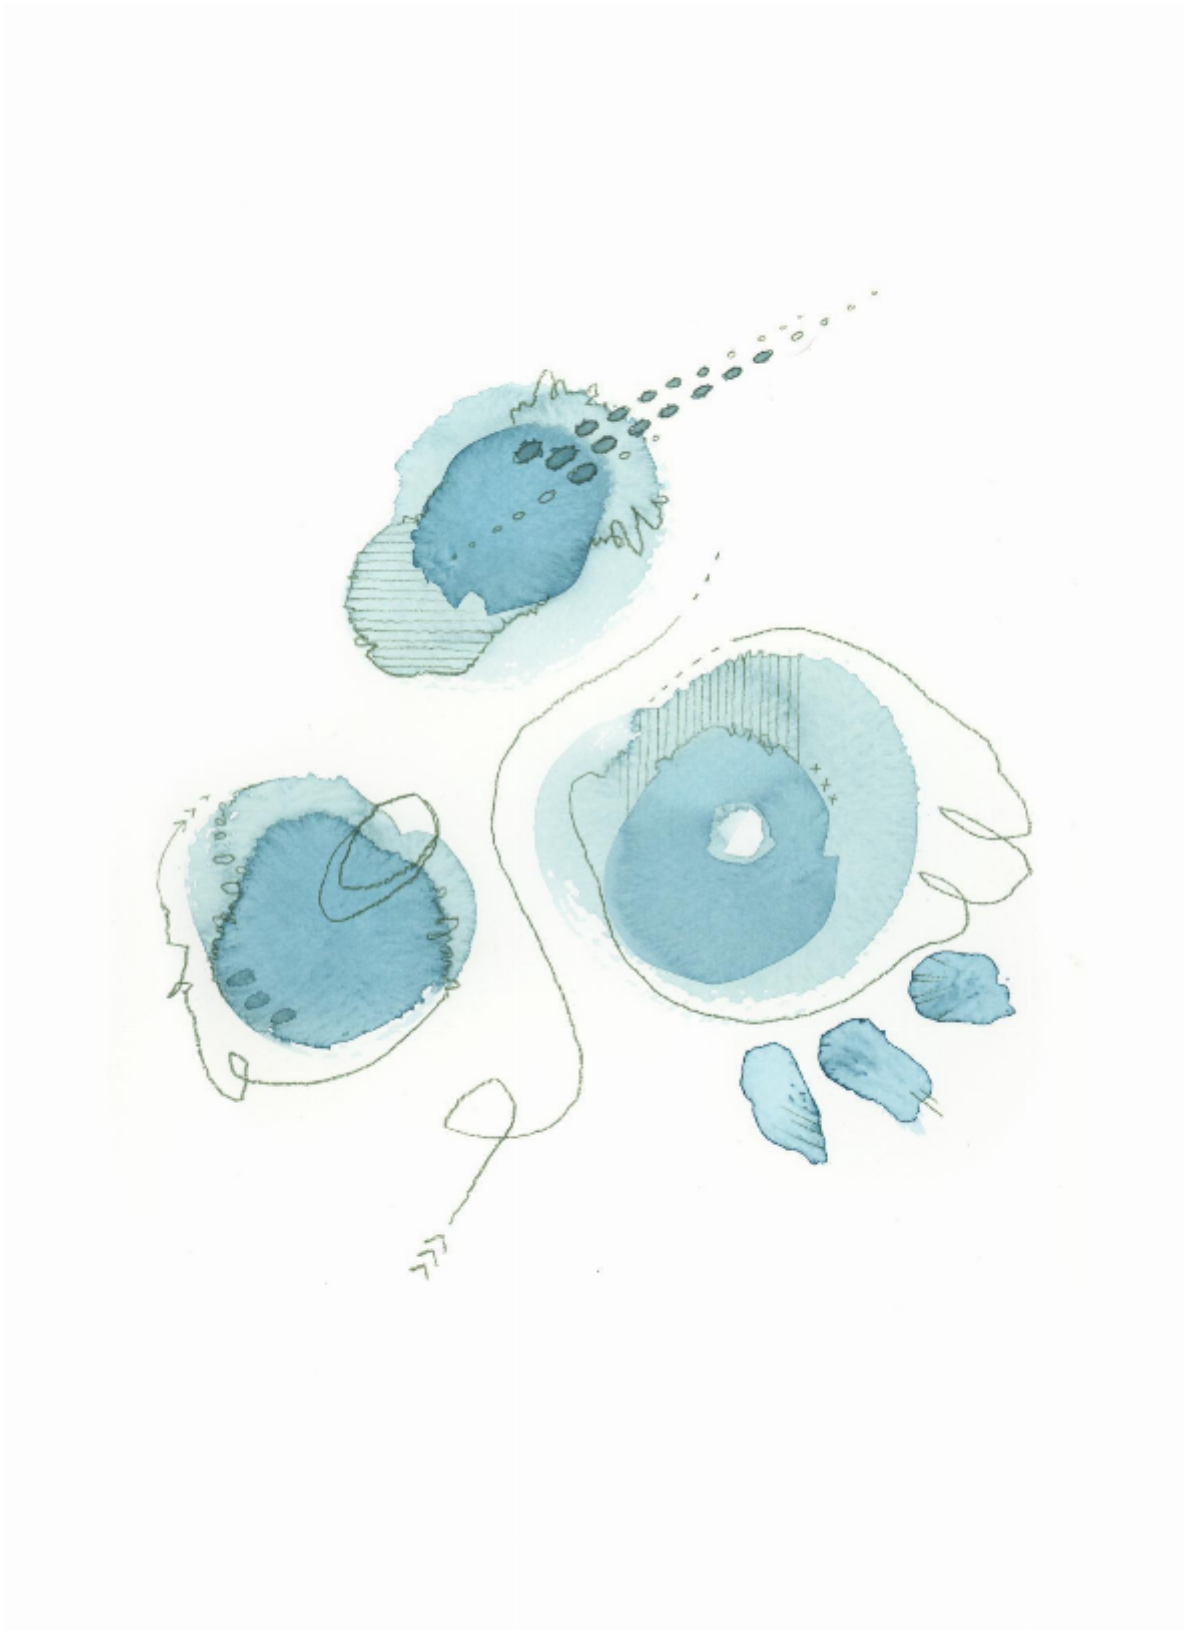

artéria

Abstraction no12

Renée Ève

Sold

REF: 19721

Height: 27.93 cm (11")

Width: 35.55 cm (14")

## DESCRIPTION

---

Watercolor framed 2024