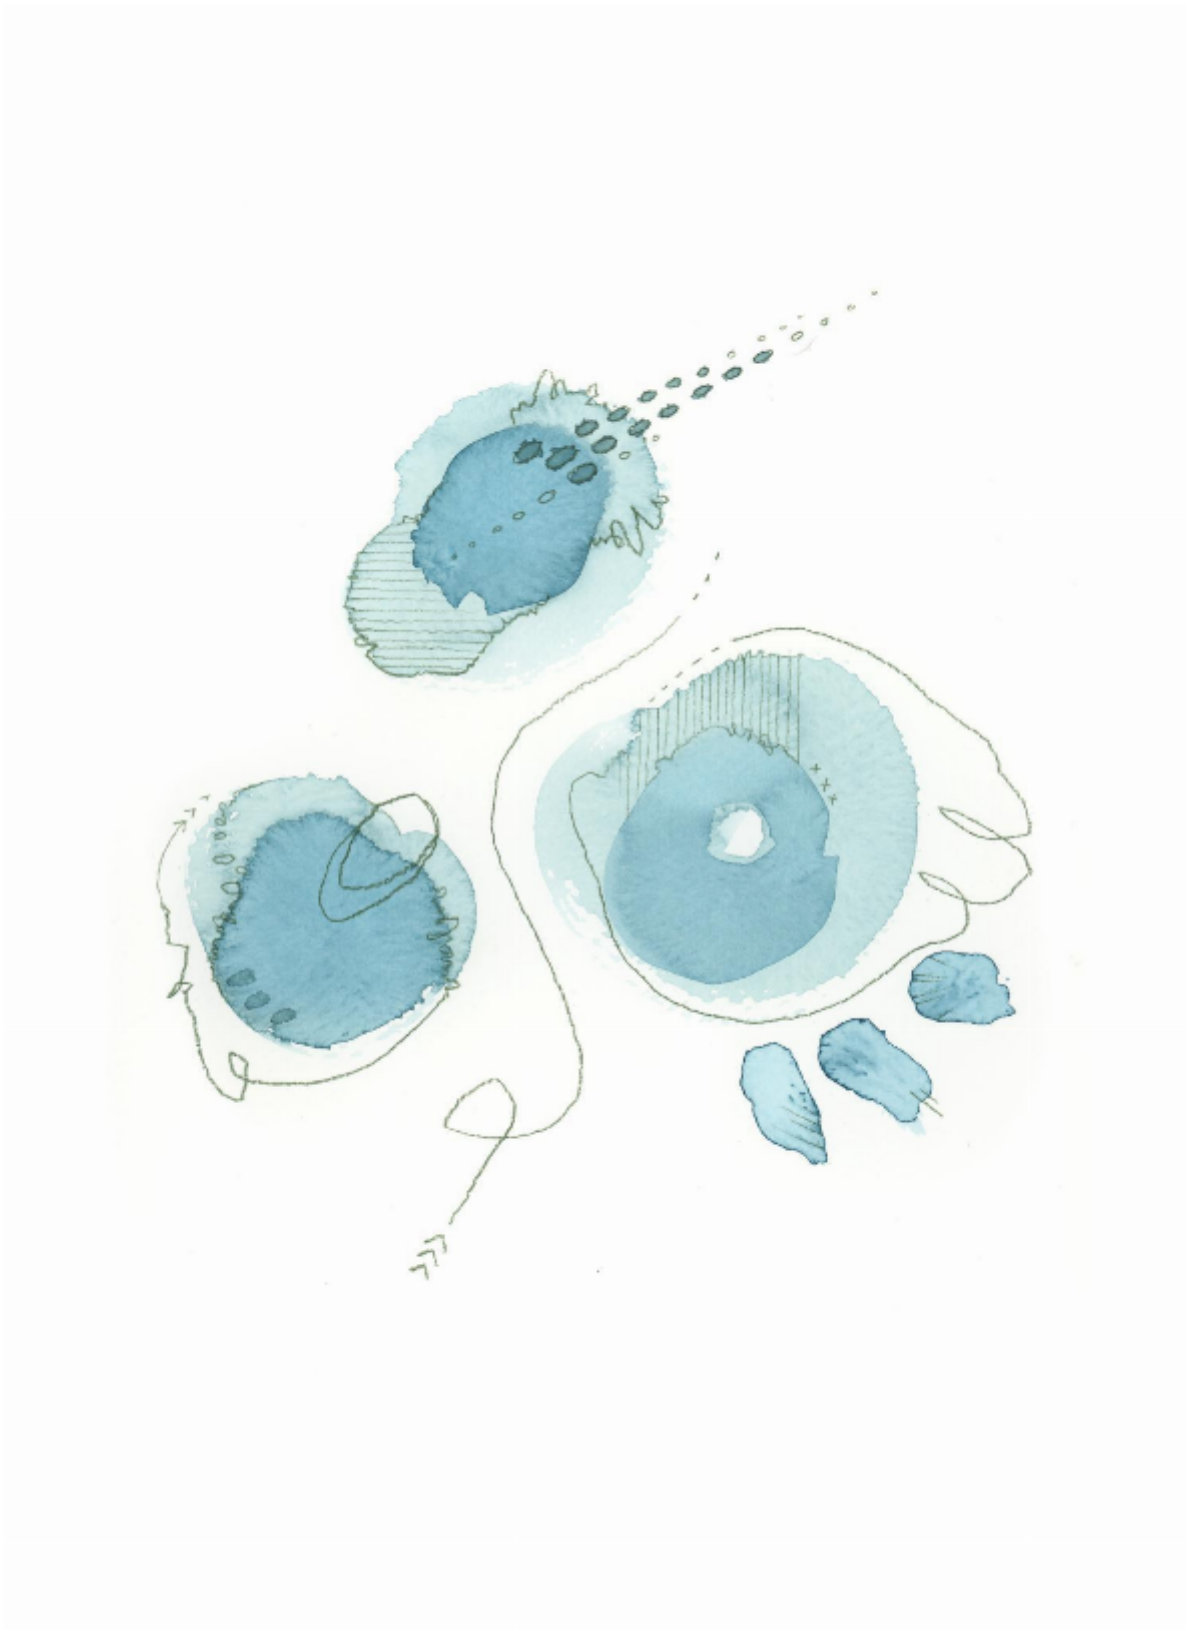

artéria

Abstraction no12

Renée Ève

CA\$210 + TAX

REF: 19721

Height: 27.93 cm (11")

Width: 35.55 cm (14")

## DESCRIPTION

---

Watercolor framed 2024