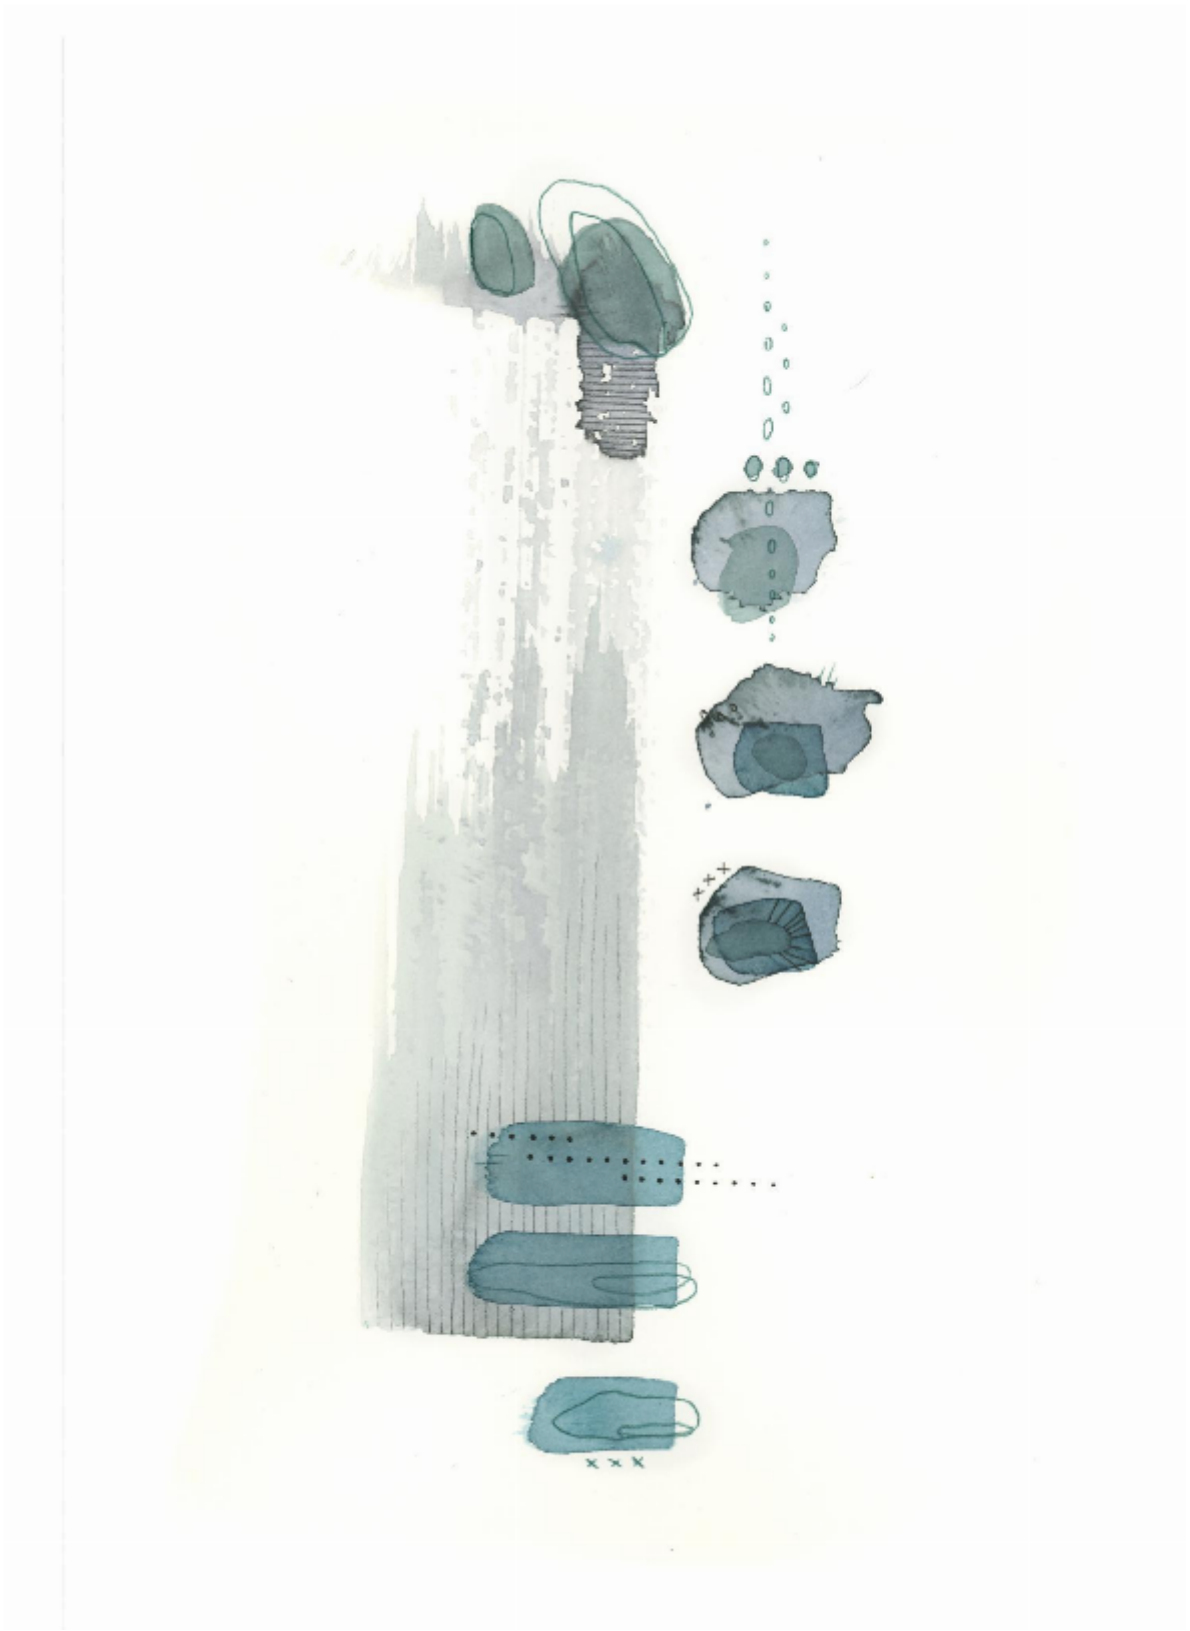

artéria

Abstraction no11

Renée Ève

CA\$210 + TAX

REF: 19720

Height: 27.93 cm (11")

Width: 35.55 cm (14")

DESCRIPTION

Watercolor framed 2024