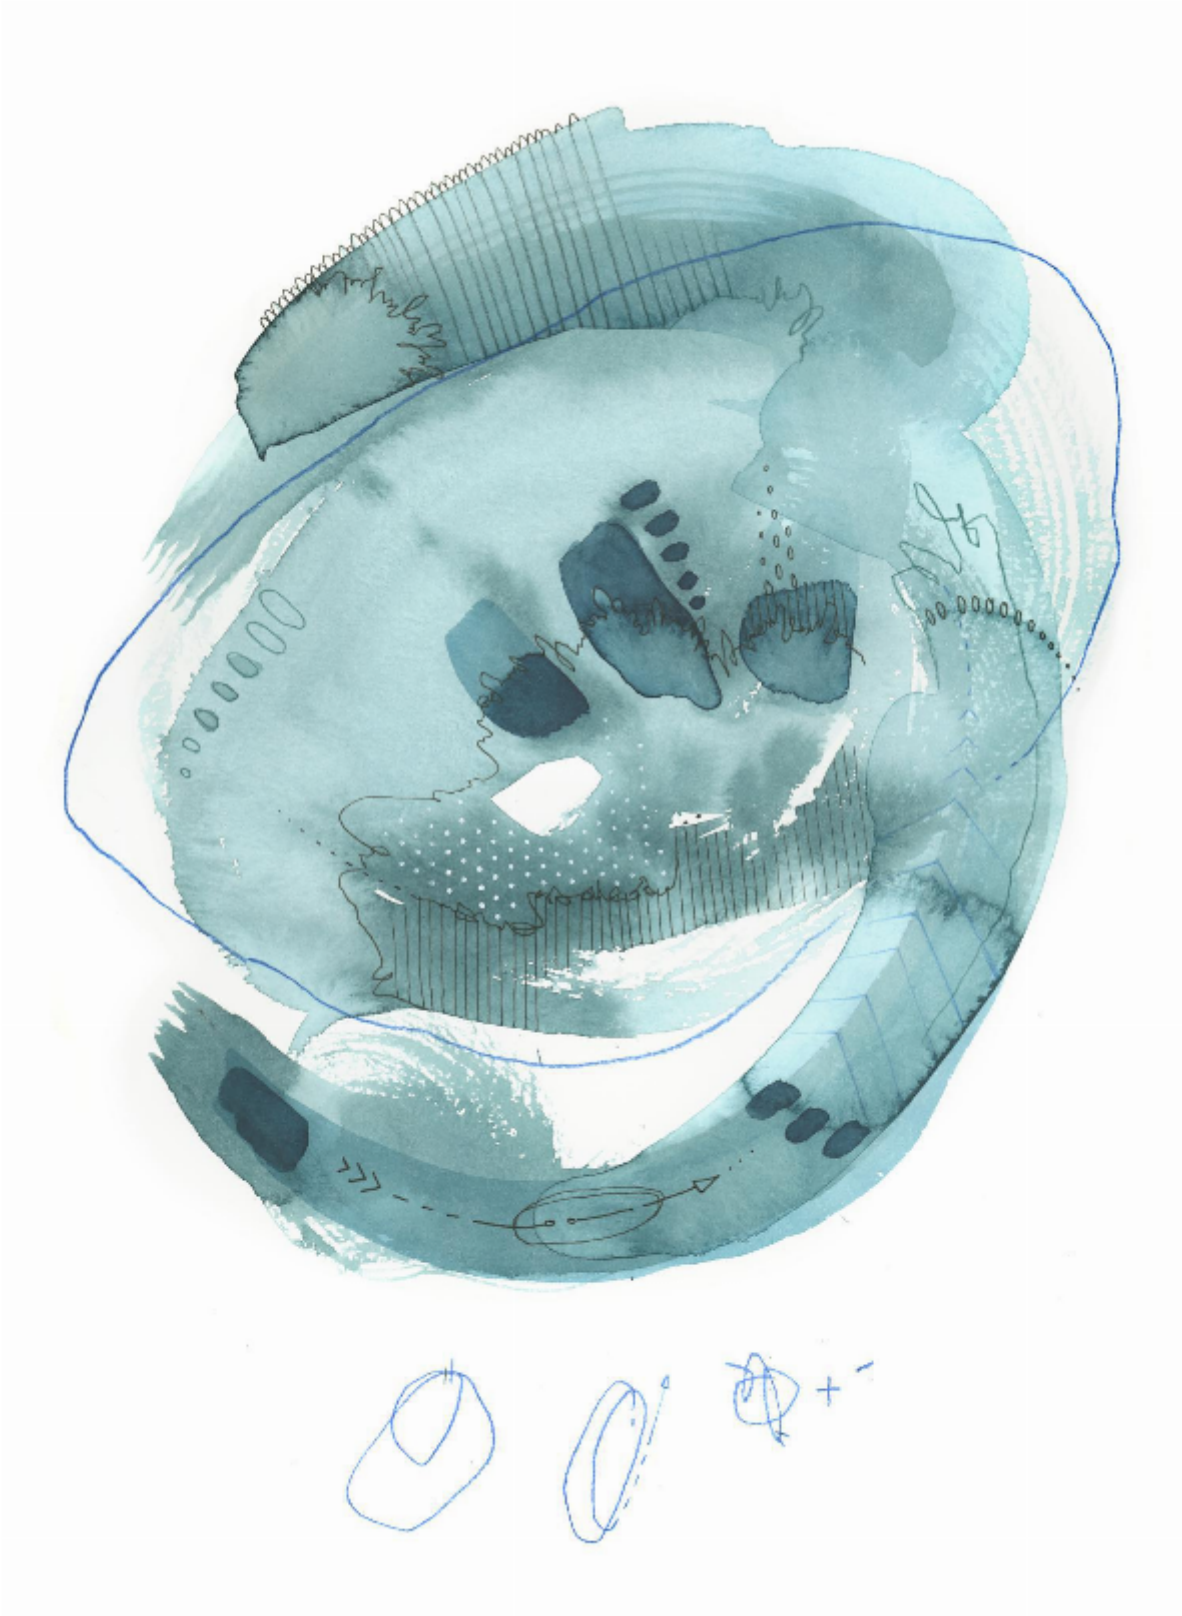

artéria

Abstraction no10

Renée Ève

CA\$210 + TAX

REF: 19719

Height: 27.93 cm (11")

Width: 35.55 cm (14")

DESCRIPTION

Watercolor framed 2024