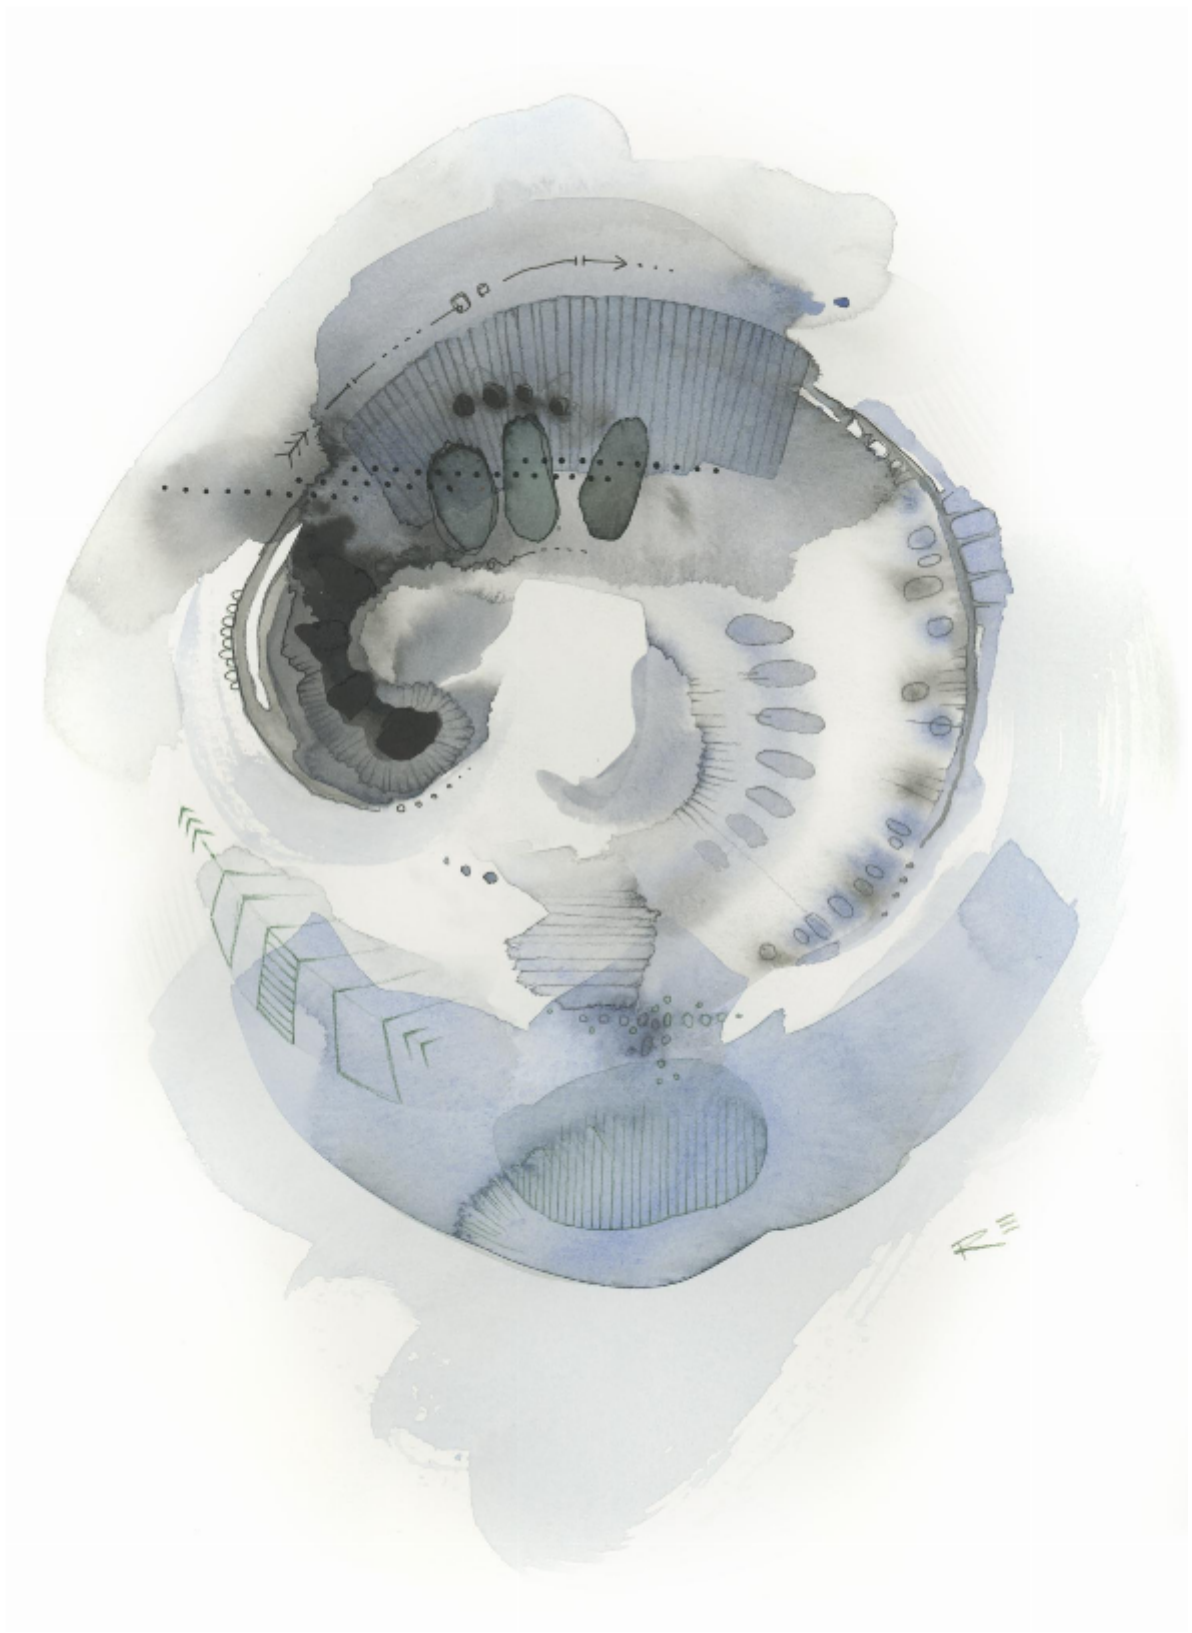

artéria

Abstraction no1

Renée Ève

CA\$210 + TAX

REF: 19709

Height: 27.93 cm (11")

Width: 35.55 cm (14")

DESCRIPTION

Watercolor framed 2024